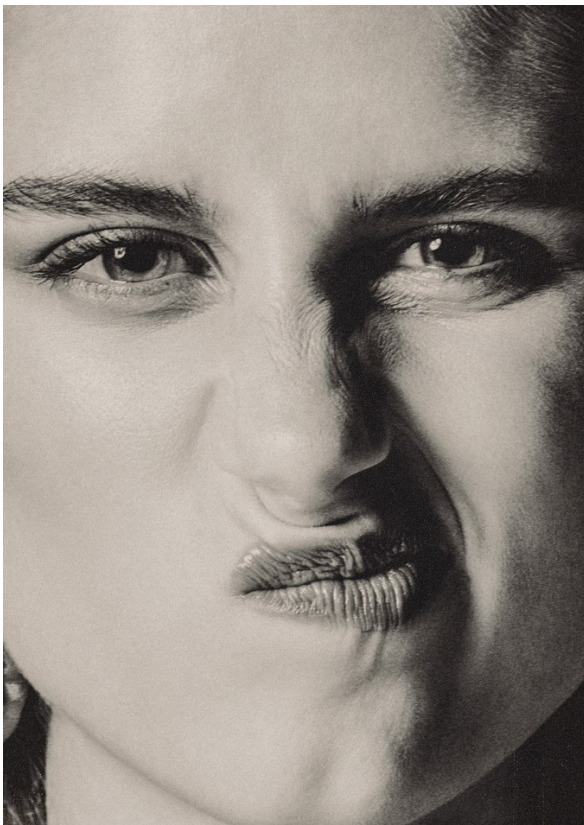

BOSS MODELS

CAPE TOWN

KARI ENGELA

Height: 172cm Bust: 78cm Waist: 59cm Hips: 87cm Shoe: 5 UK Hair: Brown Eyes: Blue/Grey

BOSS MODELS

CAPE TOWN

KARI ENGELA

Height: 172cm Bust: 78cm Waist: 59cm Hips: 87cm Shoe: 5 UK Hair: Brown Eyes: Blue/Grey