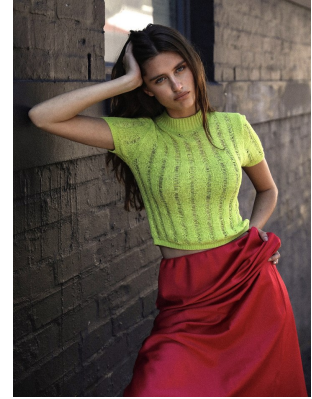

# BOSS MODELS

CAPE TOWN

## KARI ENGELA

Height: 172cm Bust: 78cm Waist: 59cm Hips: 87cm Shoe: 5 UK Hair: Brown Eyes: Blue/Grey