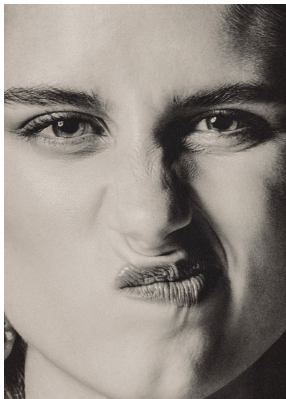

# BOSS MODELS

CAPE TOWN

## KARI ENGELA

Height: 172cm Bust: 78cm Waist: 59cm Hips: 87cm Shoe: 5 UK Hair: Brown Eyes: Blue/Grey