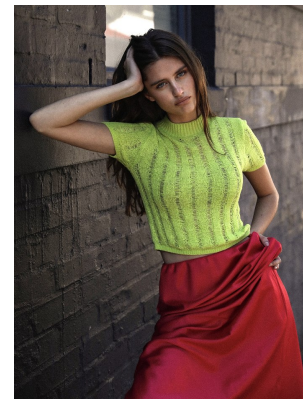

# BOSS MODELS

CAPE TOWN

## KARI ENGELA

Height: 172cm Bust: 78cm Waist: 59cm Hips: 87cm Shoe: 5 UK Hair: Brown Eyes: Blue/Grey