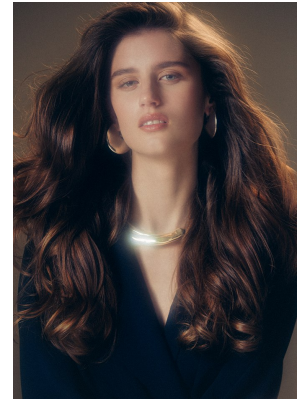

# BOSS MODELS

CAPE TOWN

## KARI ENGELA

Height: 172cm Bust: 78cm Waist: 59cm Hips: 87cm Shoe: 5 UK Hair: Brown Eyes: Blue/Grey