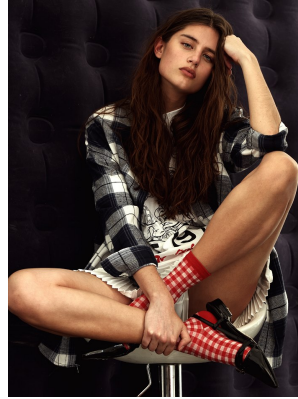

BOSS MODELS

CAPE TOWN

KARI ENGELA

Height: 172cm Bust: 78cm Waist: 59cm Hips: 87cm Shoe: 5 UK Hair: Brown Eyes: Blue/Grey