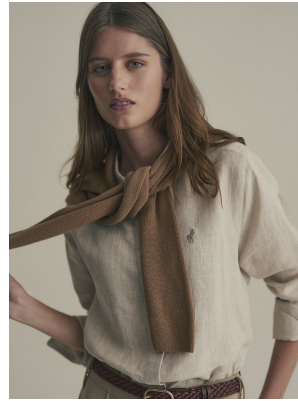

# BOSS MODELS

CAPE TOWN

## KARI ENGELA

Height: 172cm Bust: 78cm Waist: 59cm Hips: 87cm Shoe: 5 UK Hair: Brown Eyes: Blue/Grey