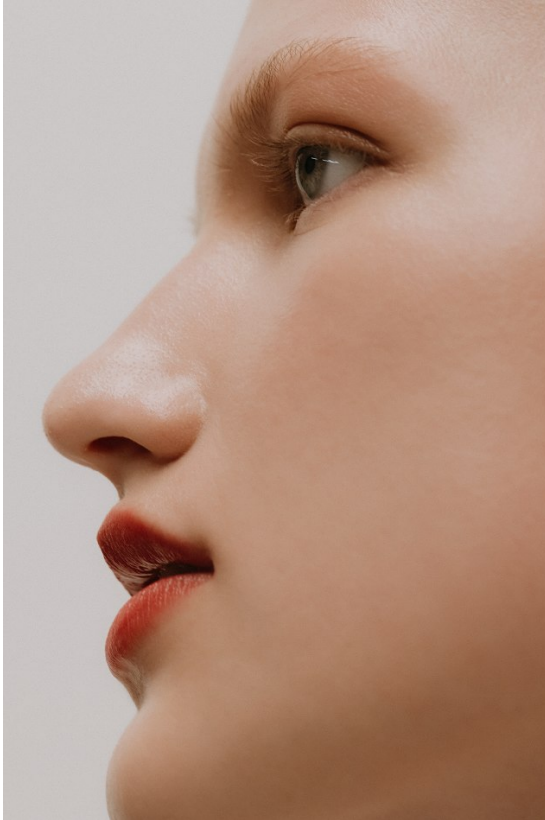

BOSS MODELS

CAPE TOWN

CLAURETTE OOSTHUIZEN

Height: 176cm Bust: 78cm Waist: 65cm Hips: 91cm Shoe: 5 UK Hair: Blonde Eyes: Blue