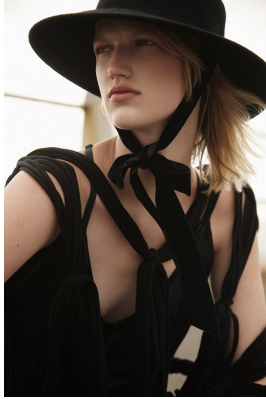

BOSS MODELS

CAPE TOWN

CLAURETTE OOSTHUIZEN

Height: 176cm Bust: 78cm Waist: 65cm Hips: 91cm Shoe: 5 UK Hair: Blonde Eyes: Blue

BOSS MODELS

CAPE TOWN

CLAURETTE OOSTHUIZEN

Height: 176cm Bust: 78cm Waist: 65cm Hips: 91cm Shoe: 5 UK Hair: Blonde Eyes: Blue