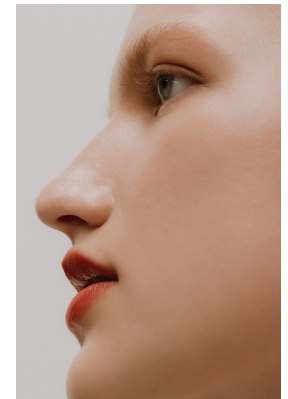

BOSS MODELS

CAPE TOWN

CLAURETTE OOSTHUIZEN

Height: 176cm Bust: 78cm Waist: 65cm Hips: 91cm Shoe: 5 UK Hair: Blonde Eyes: Blue

BOSS MODELS

CAPE TOWN

CLAURETTE OOSTHUIZEN

Height: 176cm Bust: 78cm Waist: 65cm Hips: 91cm Shoe: 5 UK Hair: Blonde Eyes: Blue