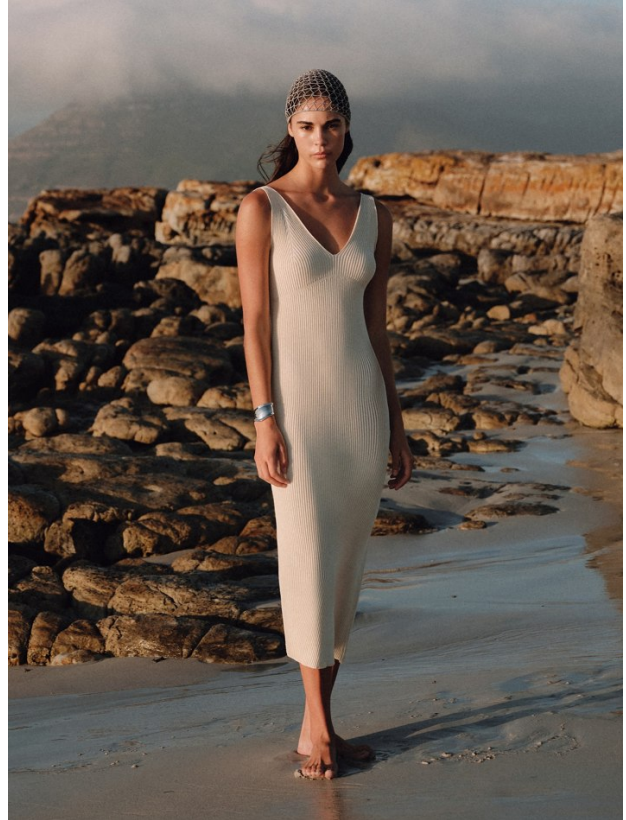

BOSS MODELS

CAPE TOWN

LISA HEYNS

Height: 180cm Bust: 86cm Waist: 66cm Hips: 92cm Shoe: 7 UK Hair: Dark Brown Eyes: Brown