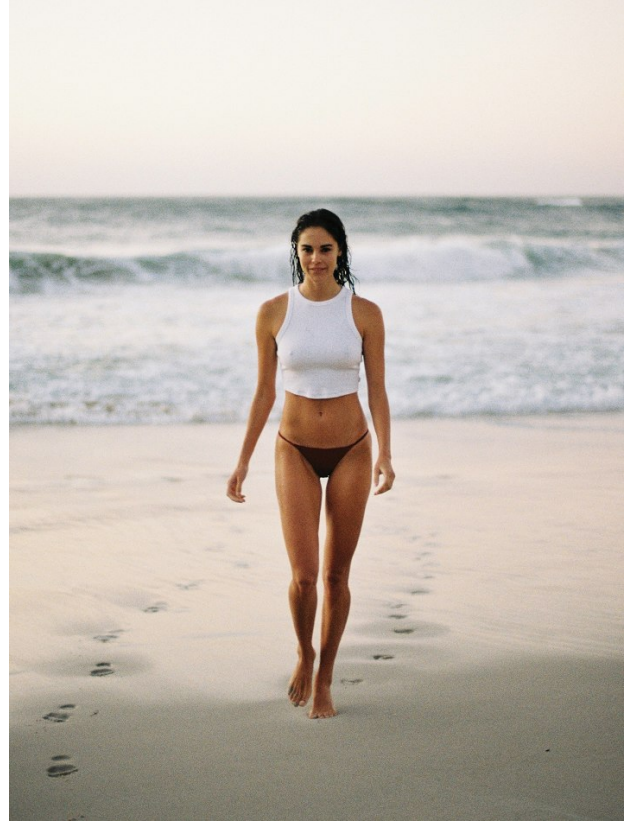

BOSS MODELS

CAPE TOWN

LISA HEYNS

Height: 180cm Bust: 86cm Waist: 66cm Hips: 92cm Shoe: 7 UK Hair: Dark Brown Eyes: Brown

BOSS MODELS

CAPE TOWN

LISA HEYNS

Height: 180cm Bust: 86cm Waist: 66cm Hips: 92cm Shoe: 7 UK Hair: Dark Brown Eyes: Brown