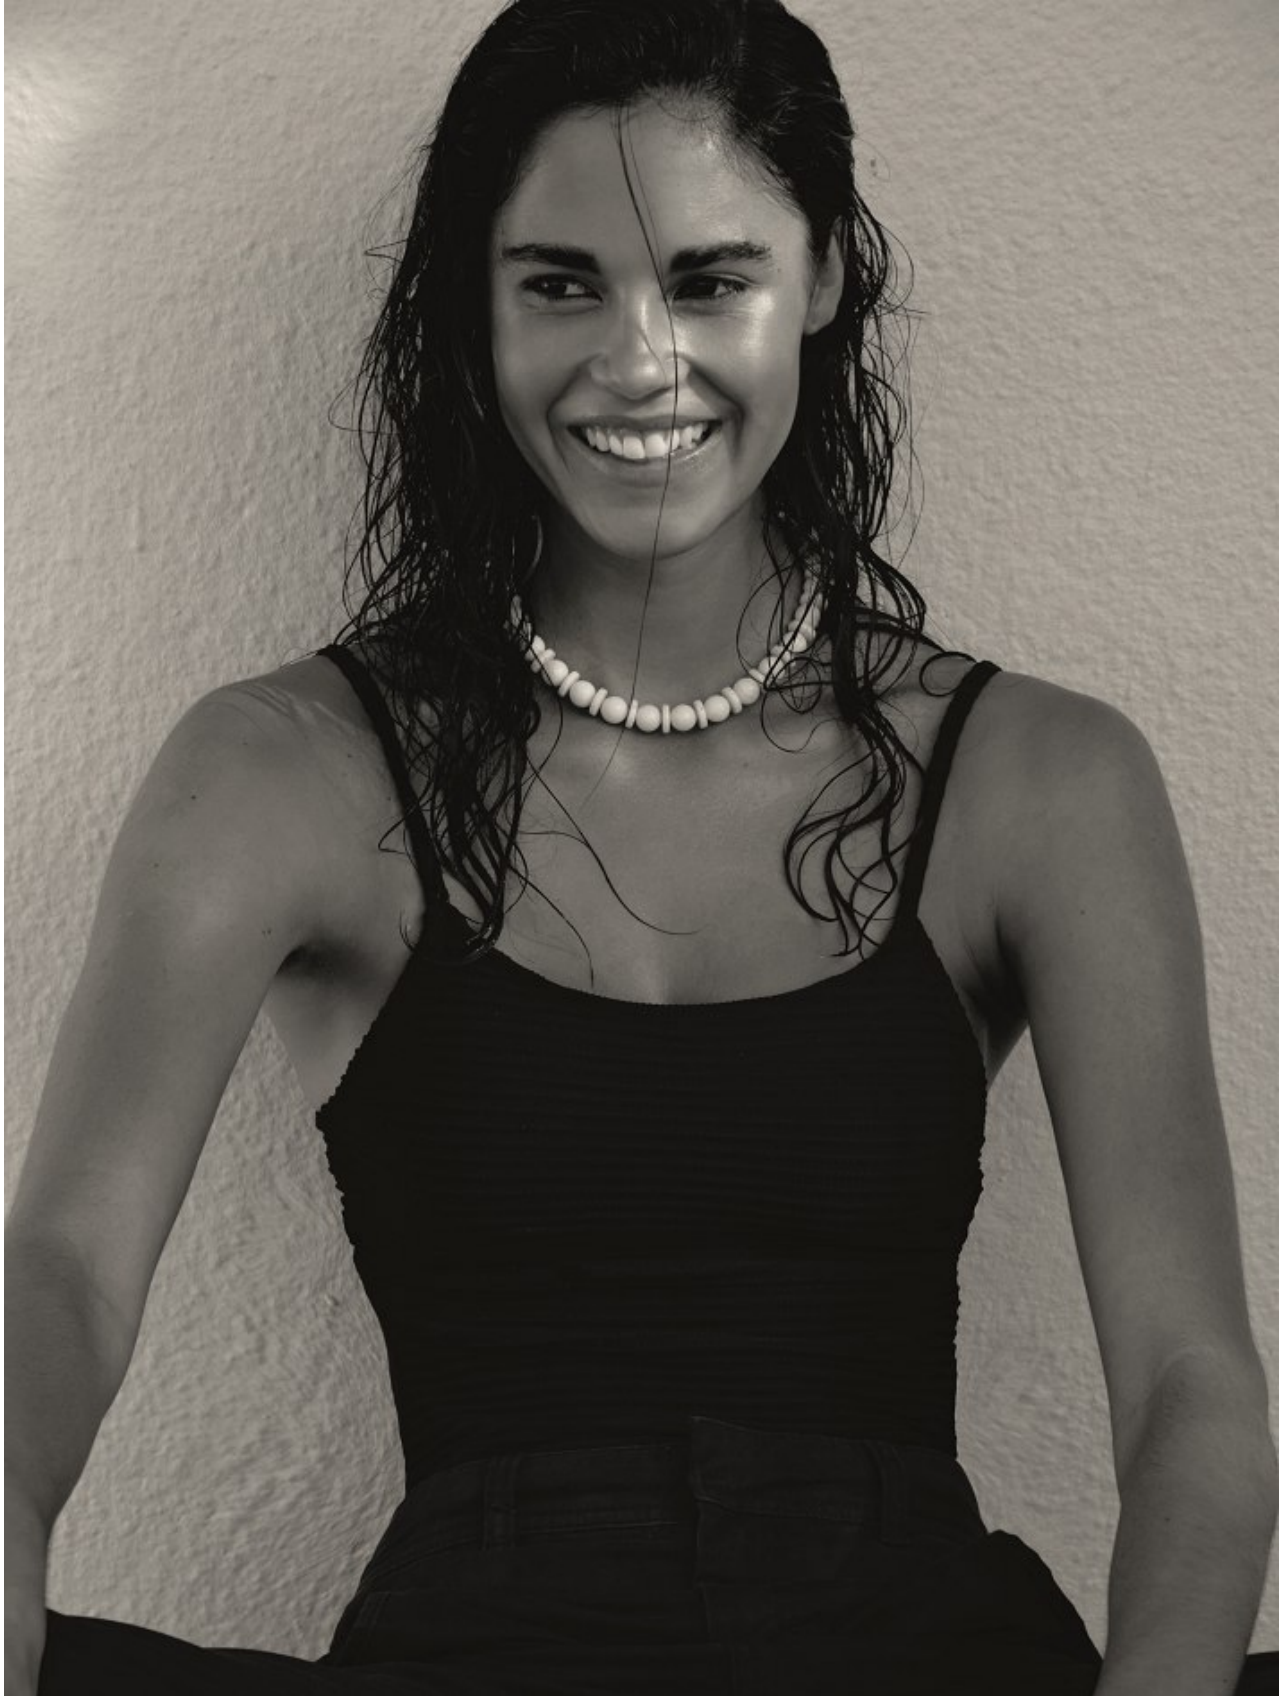

BOSS MODELS

CAPE TOWN

LISA HEYNS

Height: 180cm Bust: 86cm Waist: 66cm Hips: 92cm Shoe: 7 UK Hair: Dark Brown Eyes: Brown

BOSS MODELS

CAPE TOWN

LISA HEYNS

Height: 180cm Bust: 86cm Waist: 66cm Hips: 92cm Shoe: 7 UK Hair: Dark Brown Eyes: Brown