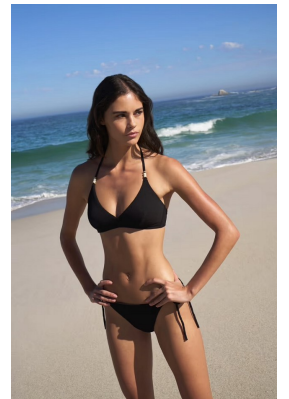

BOSS MODELS

CAPE TOWN

LISA HEYNS

Height: 180cm Bust: 86cm Waist: 66cm Hips: 92cm Shoe: 7 UK Hair: Dark Brown Eyes: Brown

BOSS MODELS

CAPE TOWN

LISA HEYNS

Height: 180cm Bust: 86cm Waist: 66cm Hips: 92cm Shoe: 7 UK Hair: Dark Brown Eyes: Brown

BOSS MODELS

CAPE TOWN

LISA HEYNS

Height: 180cm Bust: 86cm Waist: 66cm Hips: 92cm Shoe: 7 UK Hair: Dark Brown Eyes: Brown