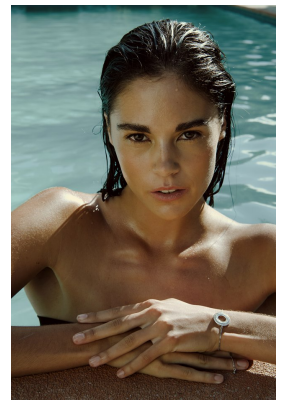

BOSS MODELS

CAPE TOWN

LISA HEYNS

Height: 180cm Bust: 86cm Waist: 66cm Hips: 92cm Shoe: 7 UK Hair: Dark Brown Eyes: Brown

BOSS MODELS

CAPE TOWN

LISA HEYNS

Height: 180cm Bust: 86cm Waist: 66cm Hips: 92cm Shoe: 7 UK Hair: Dark Brown Eyes: Brown

BOSS MODELS

CAPE TOWN

LISA HEYNS

Height: 180cm Bust: 86cm Waist: 66cm Hips: 92cm Shoe: 7 UK Hair: Dark Brown Eyes: Brown