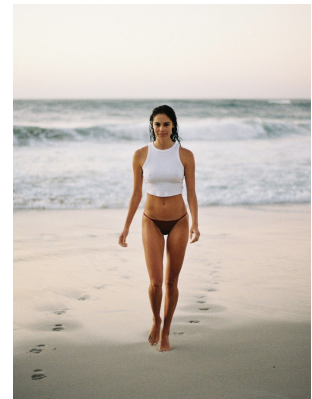

BOSS MODELS

CAPE TOWN

LISA HEYNS

Height: 180cm Bust: 86cm Waist: 66cm Hips: 92cm Shoe: 7 UK Hair: Dark Brown Eyes: Brown

BOSS MODELS

CAPE TOWN

LISA HEYNS

Height: 180cm Bust: 86cm Waist: 66cm Hips: 92cm Shoe: 7 UK Hair: Dark Brown Eyes: Brown

BOSS MODELS

CAPE TOWN

LISA HEYNS

Height: 180cm Bust: 86cm Waist: 66cm Hips: 92cm Shoe: 7 UK Hair: Dark Brown Eyes: Brown