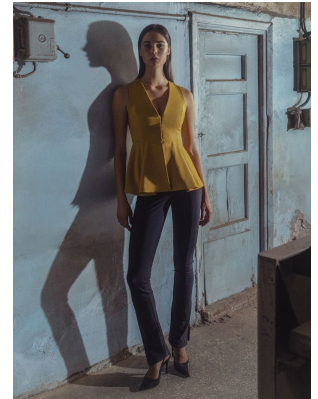

BOSS MODELS

CAPE TOWN

LISA HEYNS

Height: 180cm Bust: 86cm Waist: 66cm Hips: 92cm Shoe: 7 UK Hair: Dark Brown Eyes: Brown

BOSS MODELS

CAPE TOWN

LISA HEYNS

Height: 180cm Bust: 86cm Waist: 66cm Hips: 92cm Shoe: 7 UK Hair: Dark Brown Eyes: Brown

BOSS MODELS

CAPE TOWN

LISA HEYNS

Height: 180cm Bust: 86cm Waist: 66cm Hips: 92cm Shoe: 7 UK Hair: Dark Brown Eyes: Brown