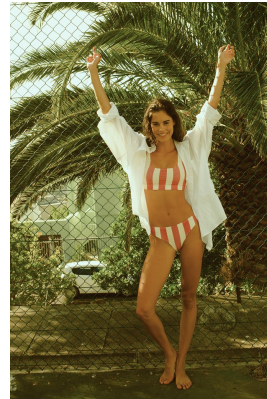

BOSS MODELS

CAPE TOWN

LISA HEYNS

Height: 180cm Bust: 86cm Waist: 66cm Hips: 92cm Shoe: 7 UK Hair: Dark Brown Eyes: Brown

BOSS MODELS

CAPE TOWN

LISA HEYNS

Height: 180cm Bust: 86cm Waist: 66cm Hips: 92cm Shoe: 7 UK Hair: Dark Brown Eyes: Brown

BOSS MODELS

CAPE TOWN

LISA HEYNS

Height: 180cm Bust: 86cm Waist: 66cm Hips: 92cm Shoe: 7 UK Hair: Dark Brown Eyes: Brown