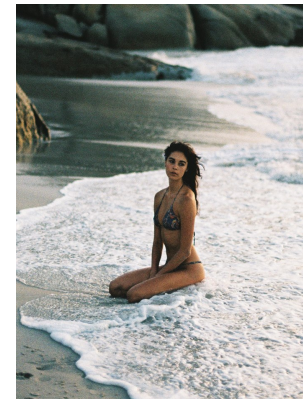

BOSS MODELS

CAPE TOWN

LISA HEYNS

Height: 180cm Bust: 86cm Waist: 66cm Hips: 92cm Shoe: 7 UK Hair: Dark Brown Eyes: Brown

BOSS MODELS

CAPE TOWN

LISA HEYNS

Height: 180cm Bust: 86cm Waist: 66cm Hips: 92cm Shoe: 7 UK Hair: Dark Brown Eyes: Brown

BOSS MODELS

CAPE TOWN

LISA HEYNS

Height: 180cm Bust: 86cm Waist: 66cm Hips: 92cm Shoe: 7 UK Hair: Dark Brown Eyes: Brown