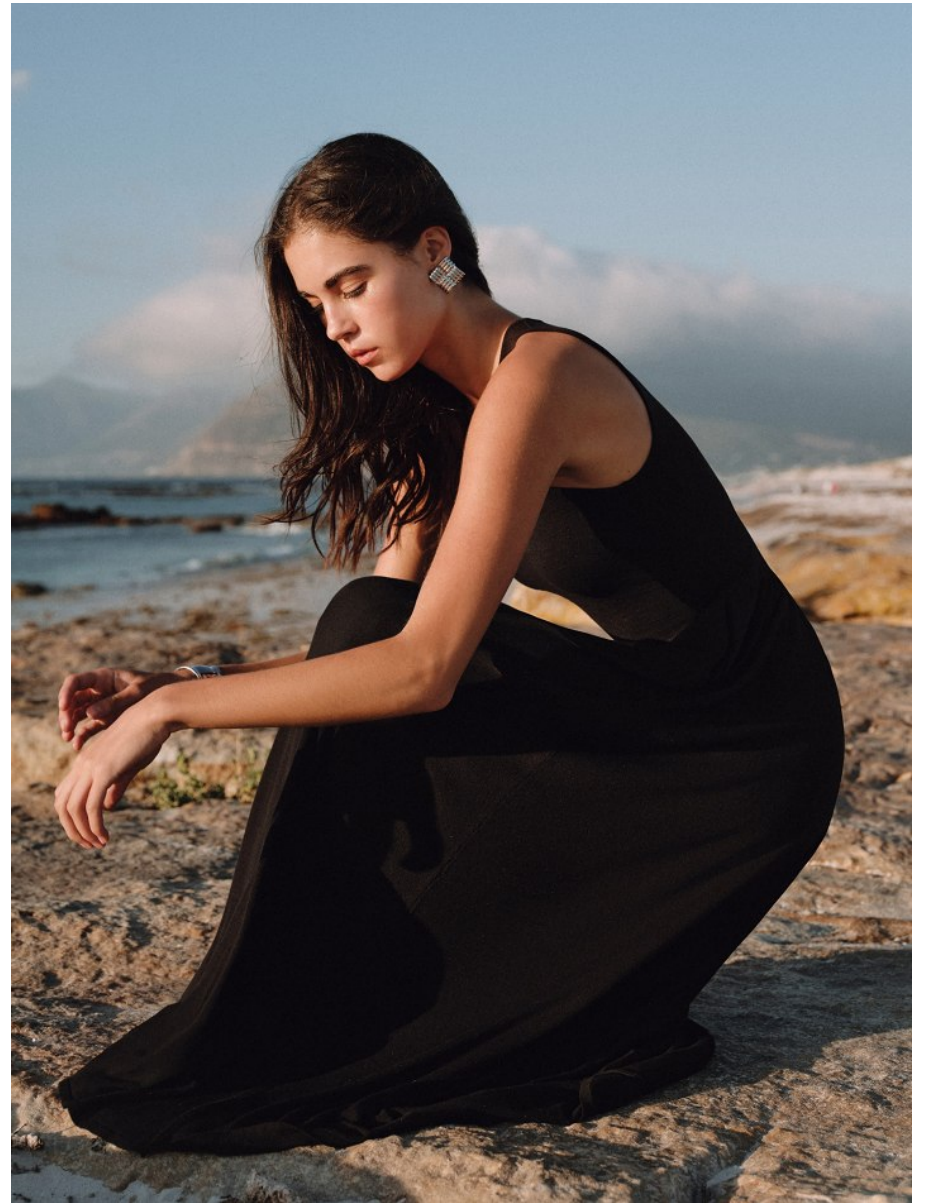

BOSS MODELS

CAPE TOWN

LISA HEYNS

Height: 180cm Bust: 86cm Waist: 66cm Hips: 92cm Shoe: 7 UK Hair: Dark Brown Eyes: Brown

BOSS MODELS

CAPE TOWN

LISA HEYNS

Height: 180cm Bust: 86cm Waist: 66cm Hips: 92cm Shoe: 7 UK Hair: Dark Brown Eyes: Brown