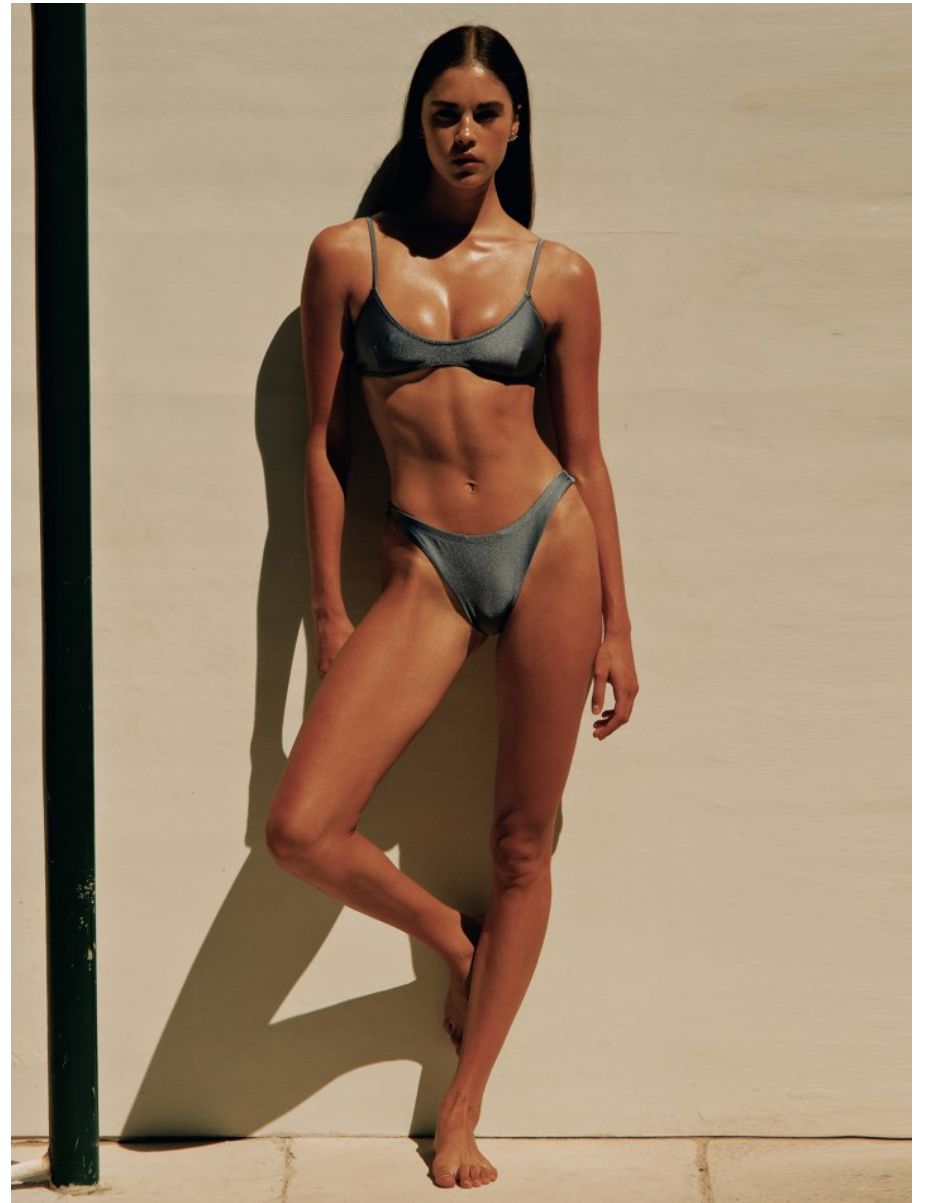

BOSS MODELS

CAPE TOWN

LISA HEYNS

Height: 180cm Bust: 86cm Waist: 66cm Hips: 92cm Shoe: 7 UK Hair: Dark Brown Eyes: Brown

BOSS MODELS

CAPE TOWN

LISA HEYNS

Height: 180cm Bust: 86cm Waist: 66cm Hips: 92cm Shoe: 7 UK Hair: Dark Brown Eyes: Brown