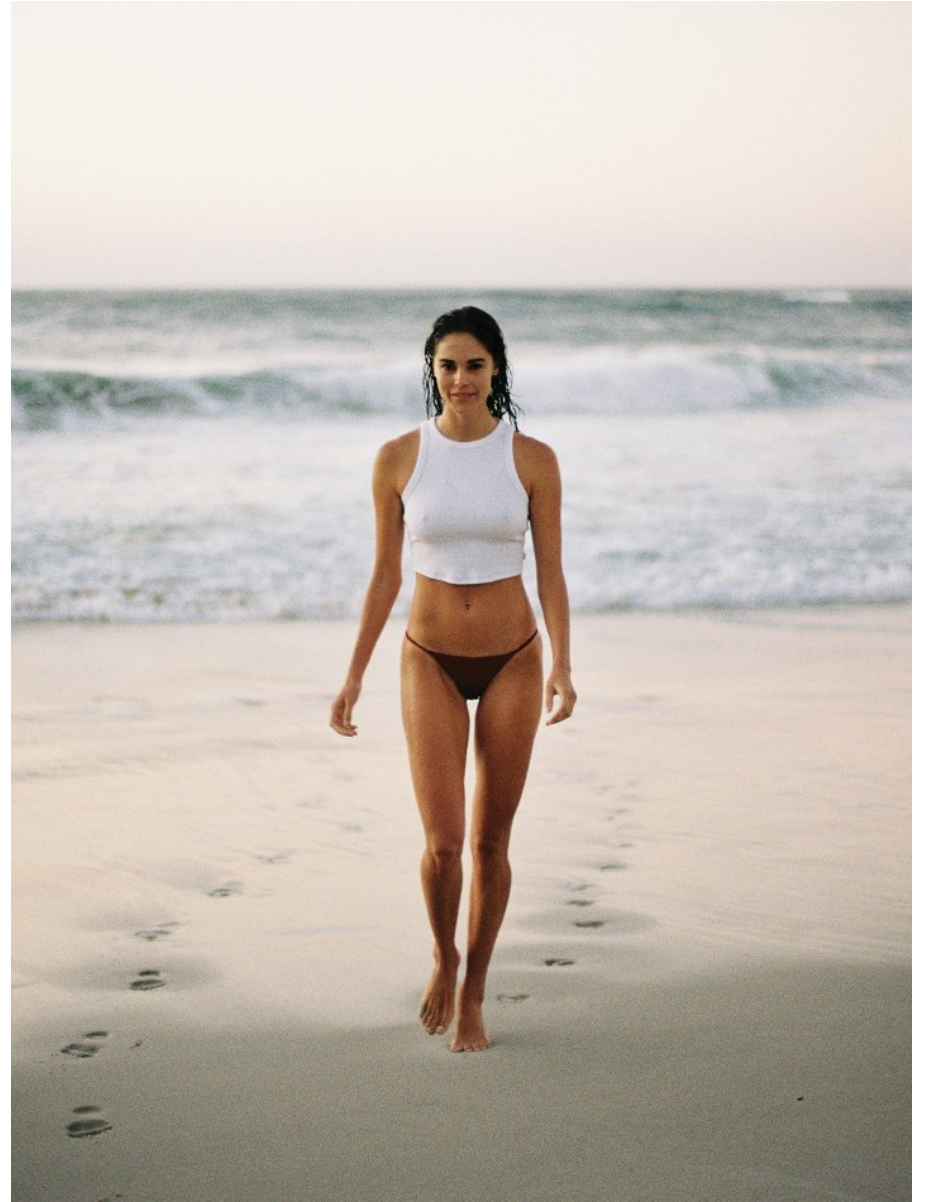

BOSS MODELS

CAPE TOWN

LISA HEYNS

Height: 180cm Bust: 86cm Waist: 66cm Hips: 92cm Shoe: 7 UK Hair: Dark Brown Eyes: Brown