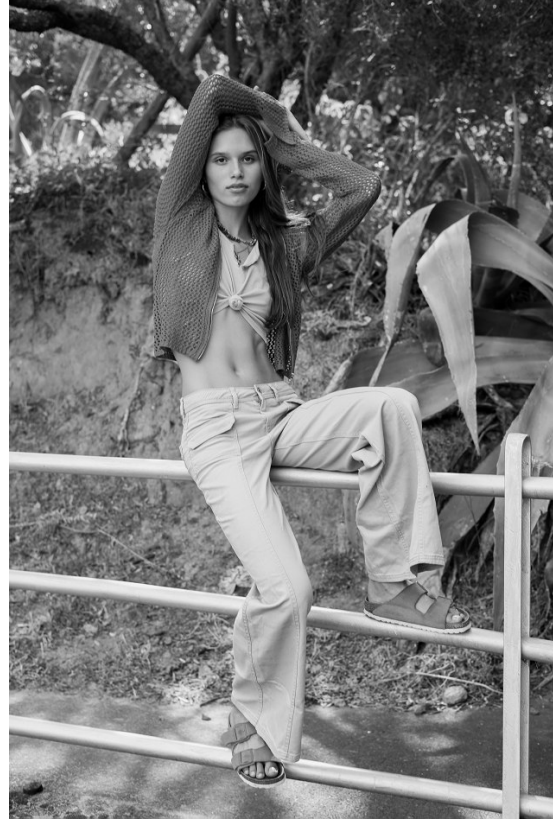

BOSS MODELS

CAPE TOWN

SARAH BRUWER

Height: 172cm Bust: 78cm Waist: 64cm Hips: 87cm Shoe: 6 UK Hair: Dirty Blonde Eyes: Brown

BOSS MODELS

CAPE TOWN

SARAH BRUWER

Height: 172cm Bust: 78cm Waist: 64cm Hips: 87cm Shoe: 6 UK Hair: Dirty Blonde Eyes: Brown