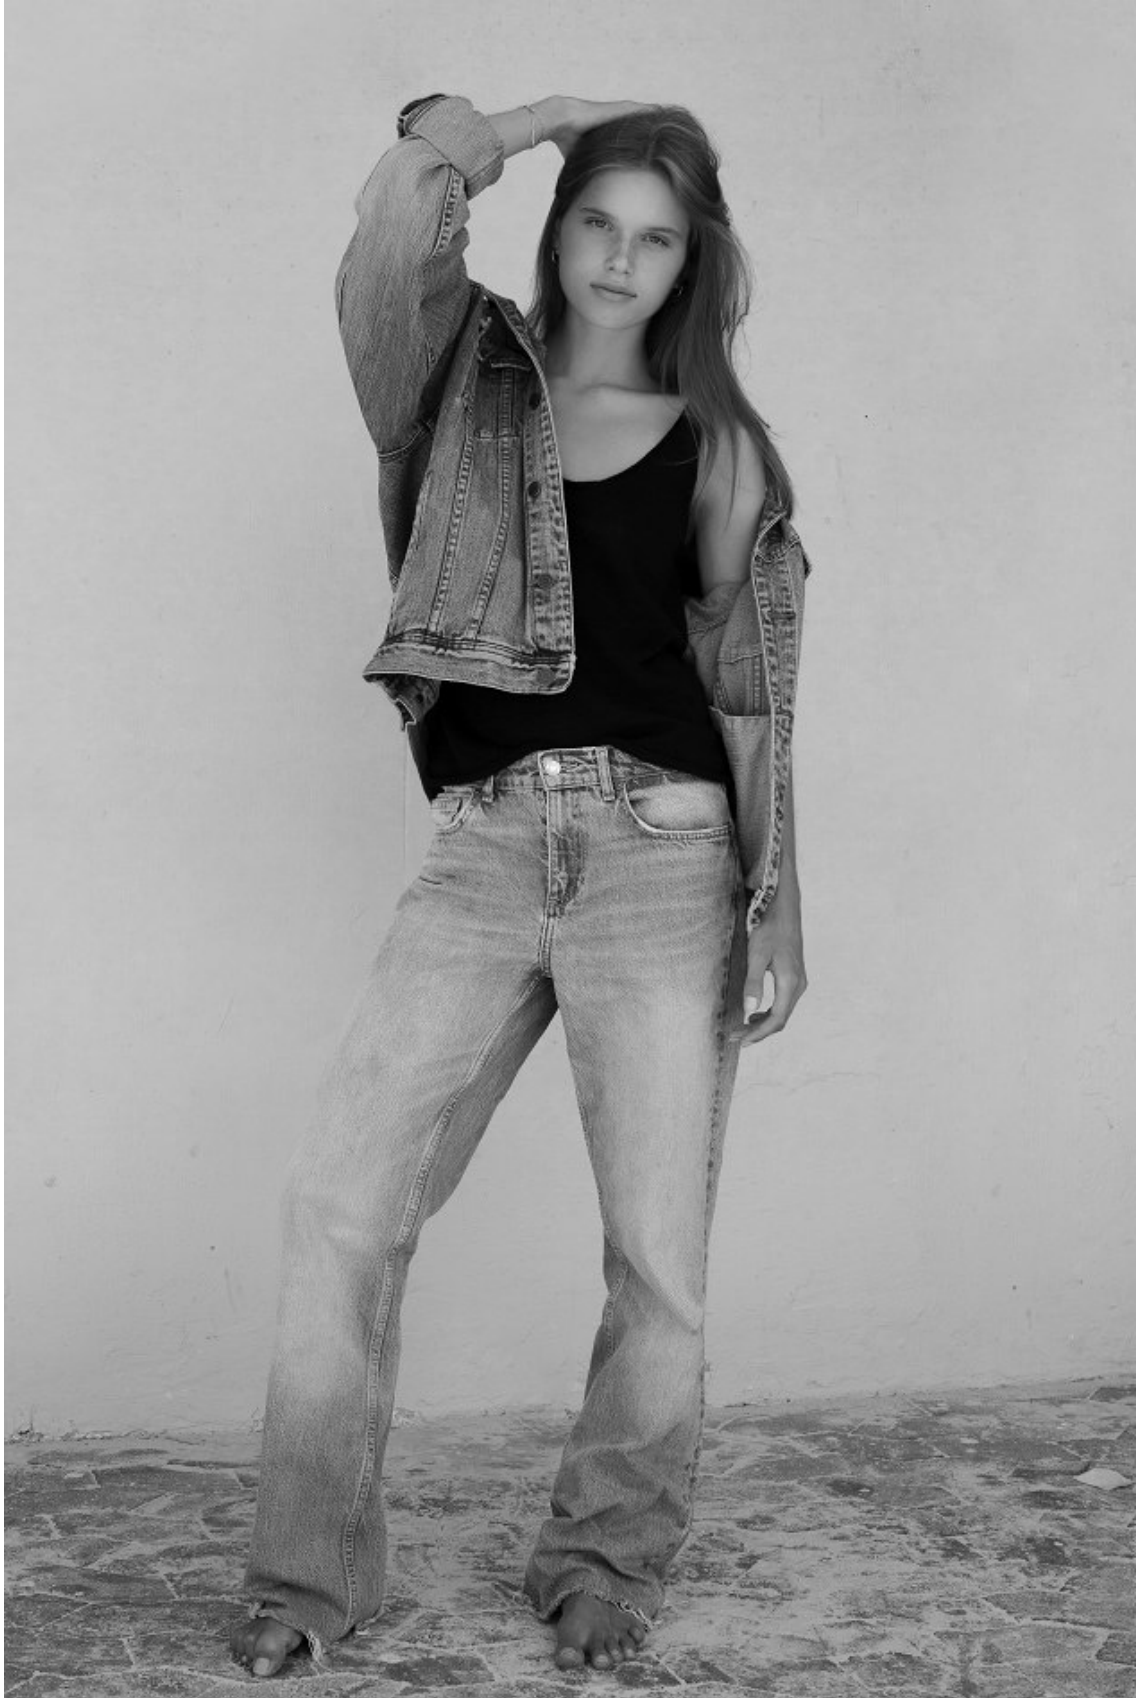

BOSS MODELS

CAPE TOWN

SARAH BRUWER

Height: 172cm Bust: 78cm Waist: 64cm Hips: 87cm Shoe: 6 UK Hair: Dirty Blonde Eyes: Brown