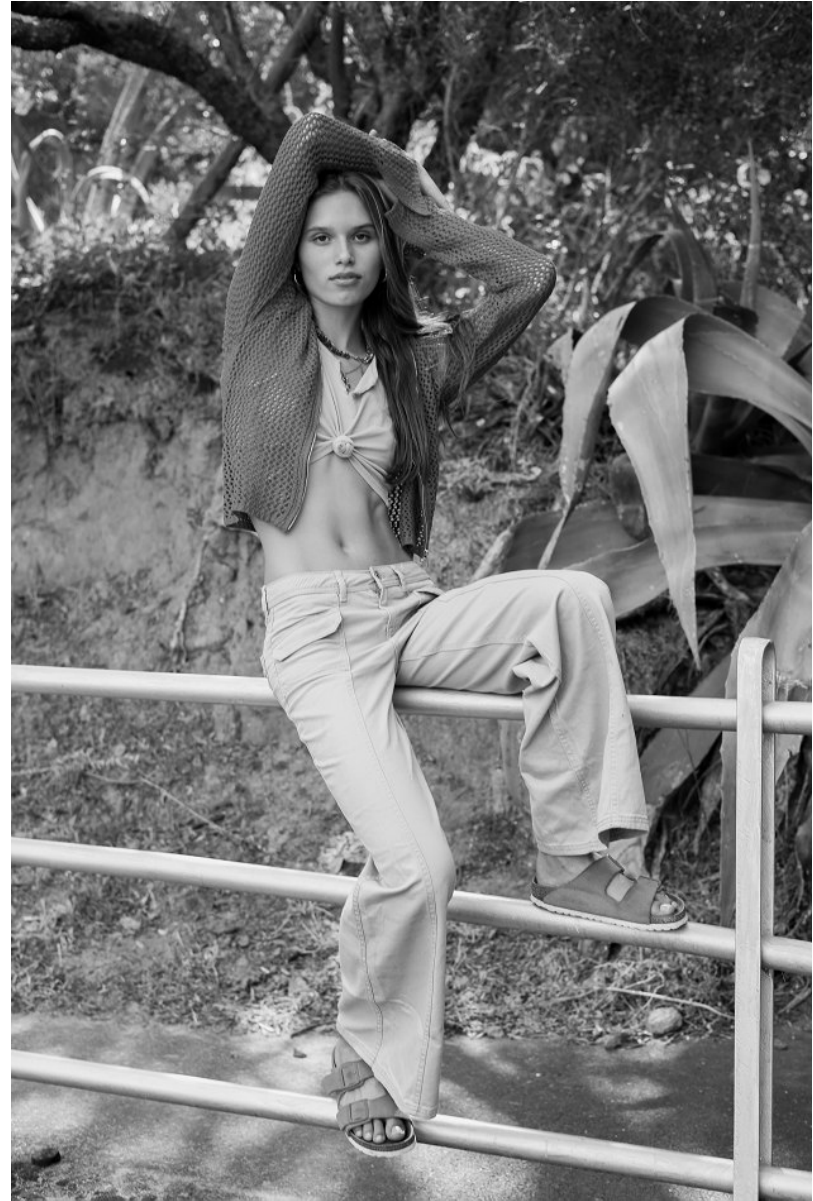

BOSS MODELS

CAPE TOWN

SARAH BRUWER

Height: 172cm Bust: 78cm Waist: 64cm Hips: 87cm Shoe: 6 UK Hair: Dirty Blonde Eyes: Brown