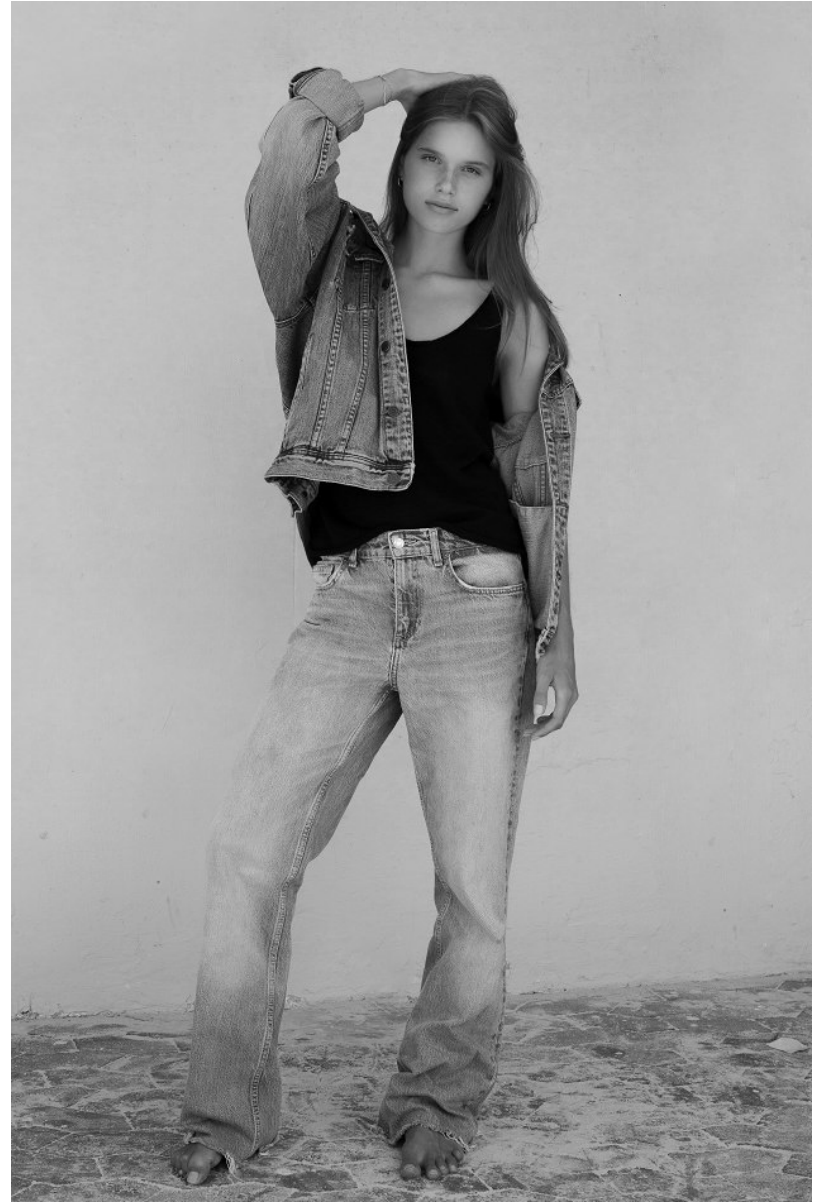

BOSS MODELS

CAPE TOWN

SARAH BRUWER

Height: 172cm Bust: 78cm Waist: 64cm Hips: 87cm Shoe: 6 UK Hair: Dirty Blonde Eyes: Brown