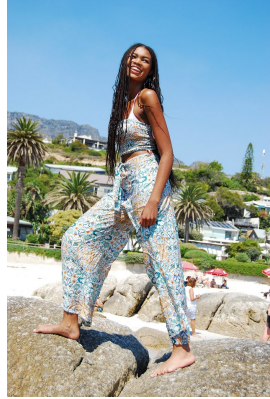

BOSS MODELS

CAPE TOWN

MOSA MASITHELA

Height: 177cm Bust: 80cm Waist: 66cm Hips: 96cm Shoe: 7 UK Hair: Dark Brown Eyes: Brown

BOSS MODELS

CAPE TOWN

MOSA MASITHELA

Height: 177cm Bust: 80cm Waist: 66cm Hips: 96cm Shoe: 7 UK Hair: Dark Brown Eyes: Brown