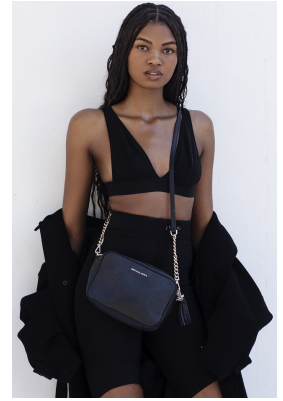

BOSS MODELS

CAPE TOWN

MOSA MASITHELA

Height: 177cm Bust: 80cm Waist: 66cm Hips: 96cm Shoe: 7 UK Hair: Dark Brown Eyes: Brown

BOSS MODELS

CAPE TOWN

MOSA MASITHELA

Height: 177cm Bust: 80cm Waist: 66cm Hips: 96cm Shoe: 7 UK Hair: Dark Brown Eyes: Brown