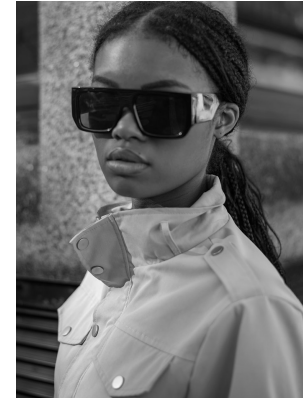

BOSS MODELS

CAPE TOWN

MOSA MASITHELA

Height: 177cm Bust: 80cm Waist: 66cm Hips: 96cm Shoe: 7 UK Hair: Dark Brown Eyes: Brown

BOSS MODELS

CAPE TOWN

MOSA MASITHELA

Height: 177cm Bust: 80cm Waist: 66cm Hips: 96cm Shoe: 7 UK Hair: Dark Brown Eyes: Brown