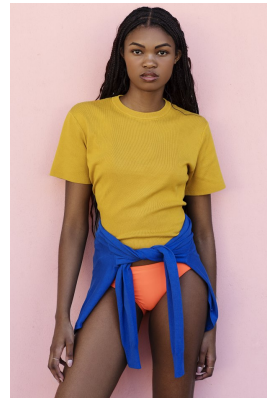

BOSS MODELS

CAPE TOWN

MOSA MASITHELA

Height: 177cm Bust: 80cm Waist: 66cm Hips: 96cm Shoe: 7 UK Hair: Dark Brown Eyes: Brown

BOSS MODELS

CAPE TOWN

MOSA MASITHELA

Height: 177cm Bust: 80cm Waist: 66cm Hips: 96cm Shoe: 7 UK Hair: Dark Brown Eyes: Brown