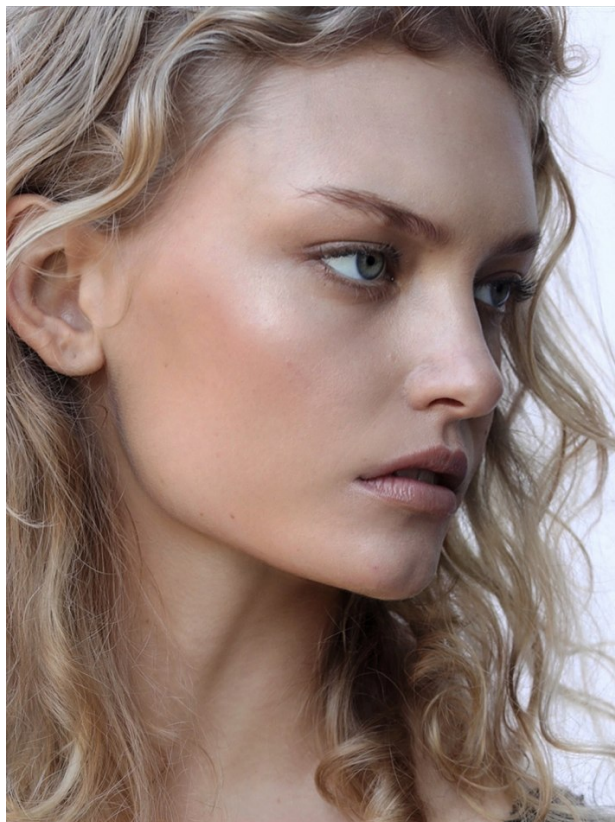

BOSS MODELS

CAPE TOWN

DANICA ETHERIDGE

Height: 182cm Bust: 85cm Waist: 67cm Hips: 92cm Shoe: 7 UK Hair: Blonde Eyes: Blue