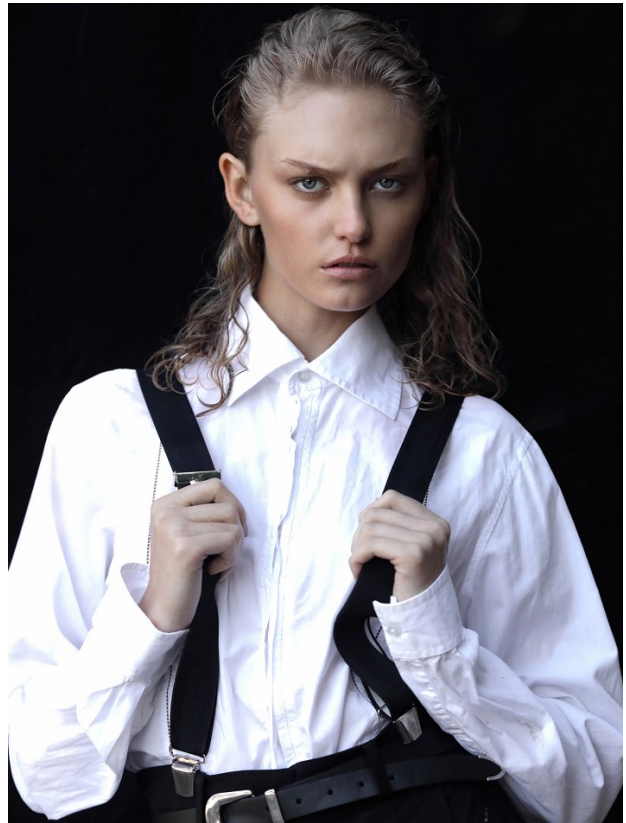

BOSS MODELS

CAPE TOWN

DANICA ETHERIDGE

Height: 182cm Bust: 85cm Waist: 67cm Hips: 92cm Shoe: 7 UK Hair: Blonde Eyes: Blue

BOSS MODELS

CAPE TOWN

DANICA ETHERIDGE

Height: 182cm Bust: 85cm Waist: 67cm Hips: 92cm Shoe: 7 UK Hair: Blonde Eyes: Blue