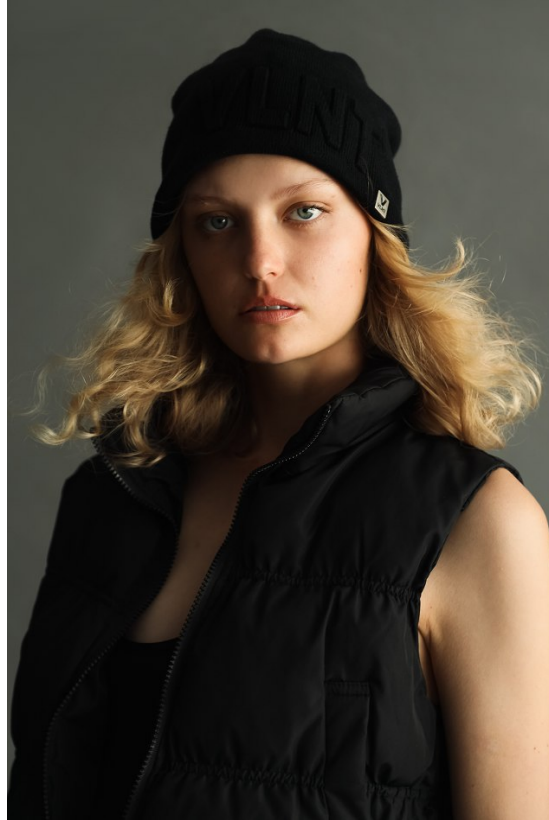

BOSS MODELS

CAPE TOWN

DANICA ETHERIDGE

Height: 182cm Bust: 85cm Waist: 67cm Hips: 92cm Shoe: 7 UK Hair: Blonde Eyes: Blue

BOSS MODELS

CAPE TOWN

DANICA ETHERIDGE

Height: 182cm Bust: 85cm Waist: 67cm Hips: 92cm Shoe: 7 UK Hair: Blonde Eyes: Blue