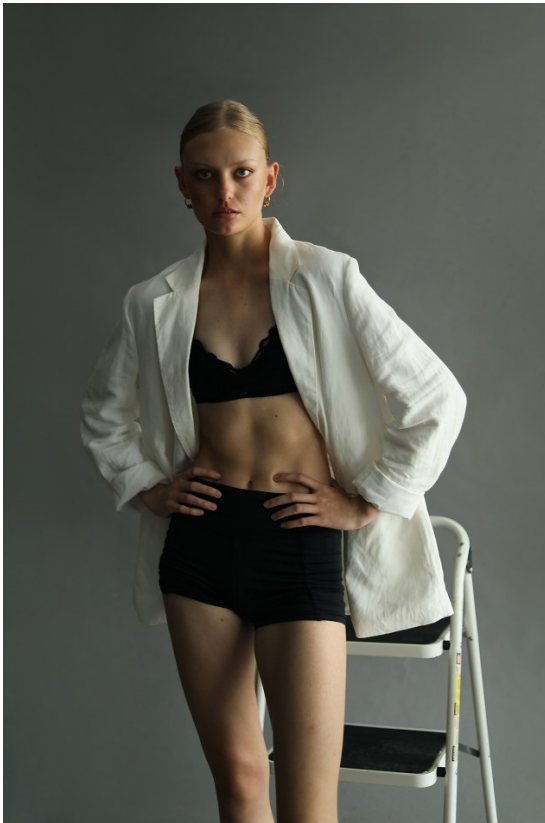

BOSS MODELS

CAPE TOWN

DANICA ETHERIDGE

Height: 182cm Bust: 85cm Waist: 67cm Hips: 92cm Shoe: 7 UK Hair: Blonde Eyes: Blue

BOSS MODELS

CAPE TOWN

DANICA ETHERIDGE

Height: 182cm Bust: 85cm Waist: 67cm Hips: 92cm Shoe: 7 UK Hair: Blonde Eyes: Blue