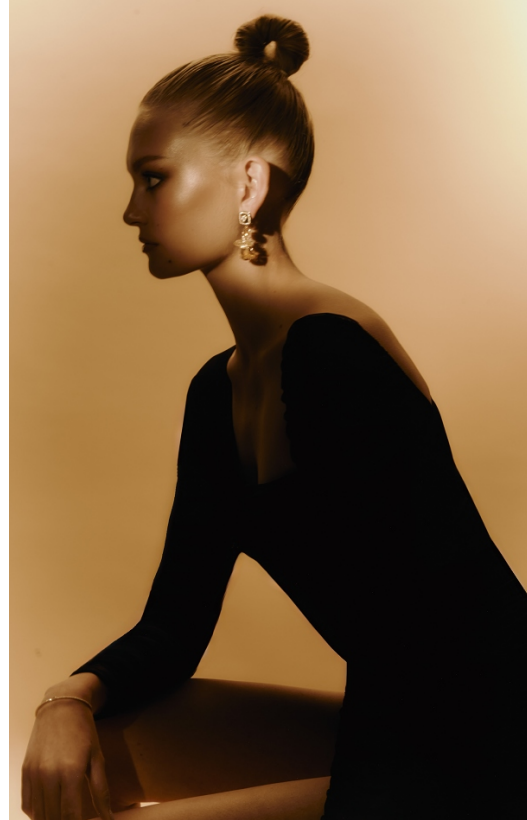

BOSS MODELS

CAPE TOWN

DANICA ETHERIDGE

Height: 182cm Bust: 85cm Waist: 67cm Hips: 92cm Shoe: 7 UK Hair: Blonde Eyes: Blue

BOSS MODELS

CAPE TOWN

DANICA ETHERIDGE

Height: 182cm Bust: 85cm Waist: 67cm Hips: 92cm Shoe: 7 UK Hair: Blonde Eyes: Blue