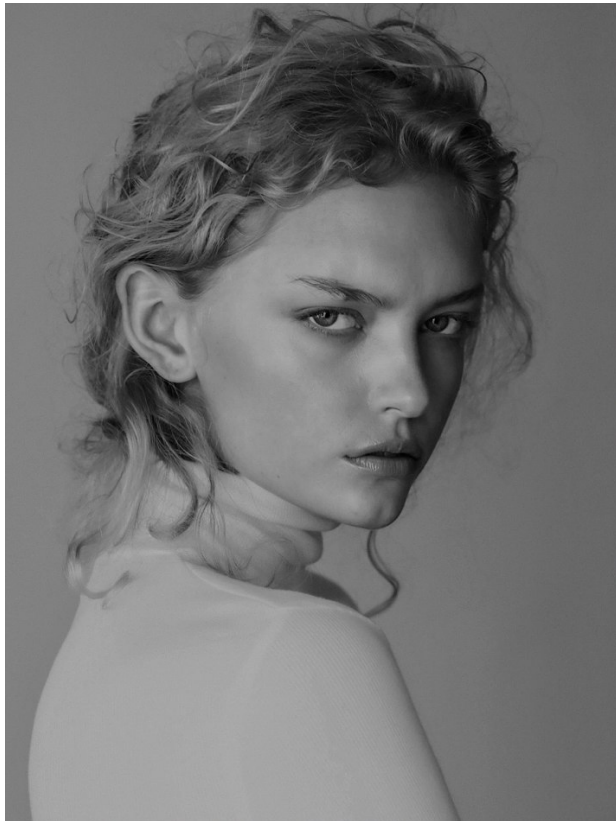

BOSS MODELS

CAPE TOWN

DANICA ETHERIDGE

Height: 182cm Bust: 85cm Waist: 67cm Hips: 92cm Shoe: 7 UK Hair: Blonde Eyes: Blue

BOSS MODELS

CAPE TOWN

DANICA ETHERIDGE

Height: 182cm Bust: 85cm Waist: 67cm Hips: 92cm Shoe: 7 UK Hair: Blonde Eyes: Blue

BOSS MODELS

CAPE TOWN

DANICA ETHERIDGE

Height: 182cm Bust: 85cm Waist: 67cm Hips: 92cm Shoe: 7 UK Hair: Blonde Eyes: Blue