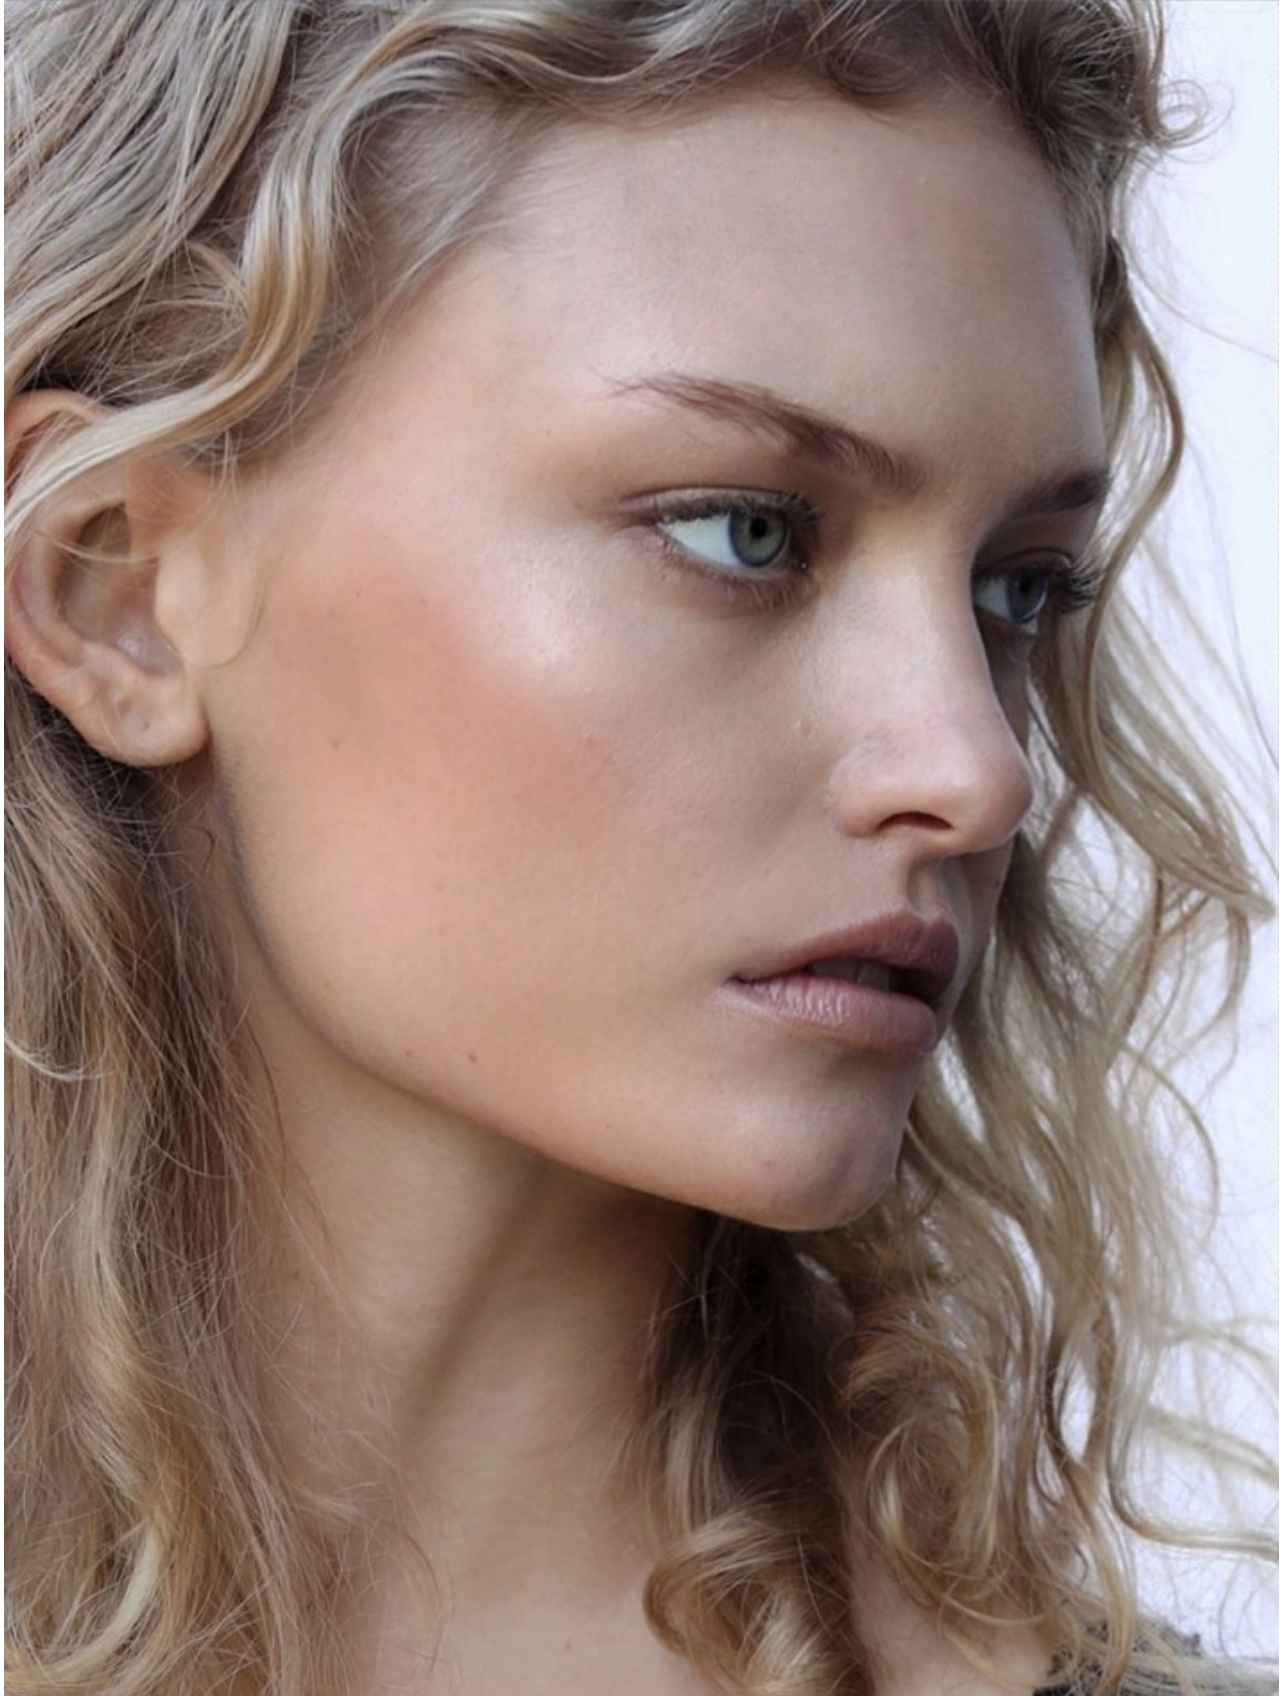

DANICA ETHERIDGE

BOSS MODELS

CAPE TOWN

DANICA ETHERIDGE

Height: 182cm Bust: 85cm Waist: 67cm Hips: 92cm Shoe: 7 UK Hair: Blonde Eyes: Blue