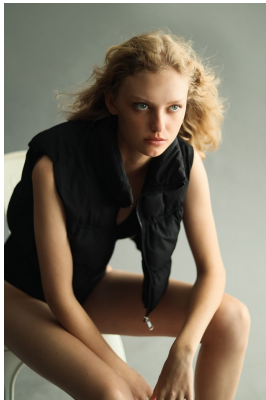

BOSS MODELS

CAPE TOWN

DANICA ETHERIDGE

Height: 182cm Bust: 85cm Waist: 67cm Hips: 92cm Shoe: 7 UK Hair: Blonde Eyes: Blue

BOSS MODELS

CAPE TOWN

DANICA ETHERIDGE

Height: 182cm Bust: 85cm Waist: 67cm Hips: 92cm Shoe: 7 UK Hair: Blonde Eyes: Blue