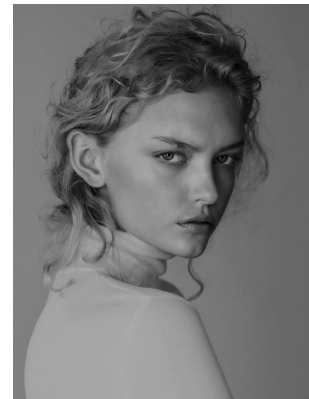

BOSS MODELS

CAPE TOWN

DANICA ETHERIDGE

Height: 182cm Bust: 85cm Waist: 67cm Hips: 92cm Shoe: 7 UK Hair: Blonde Eyes: Blue

BOSS MODELS

CAPE TOWN

DANICA ETHERIDGE

Height: 182cm Bust: 85cm Waist: 67cm Hips: 92cm Shoe: 7 UK Hair: Blonde Eyes: Blue