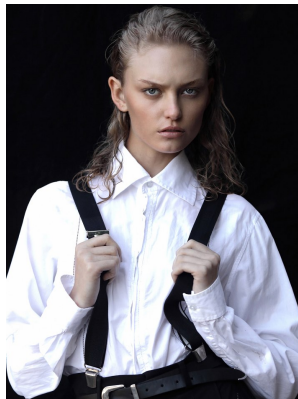

BOSS MODELS

CAPE TOWN

DANICA ETHERIDGE

Height: 182cm Bust: 85cm Waist: 67cm Hips: 92cm Shoe: 7 UK Hair: Blonde Eyes: Blue

BOSS MODELS

CAPE TOWN

DANICA ETHERIDGE

Height: 182cm Bust: 85cm Waist: 67cm Hips: 92cm Shoe: 7 UK Hair: Blonde Eyes: Blue