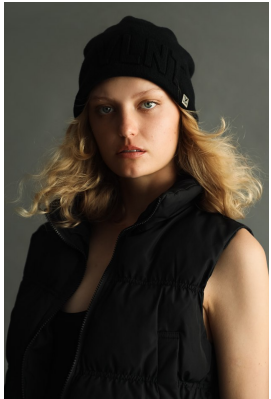

BOSS MODELS

CAPE TOWN

DANICA ETHERIDGE

Height: 182cm Bust: 85cm Waist: 67cm Hips: 92cm Shoe: 7 UK Hair: Blonde Eyes: Blue

BOSS MODELS

CAPE TOWN

DANICA ETHERIDGE

Height: 182cm Bust: 85cm Waist: 67cm Hips: 92cm Shoe: 7 UK Hair: Blonde Eyes: Blue