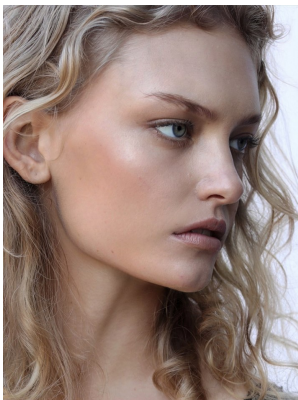

BOSS MODELS

CAPE TOWN

DANICA ETHERIDGE

Height: 182cm Bust: 85cm Waist: 67cm Hips: 92cm Shoe: 7 UK Hair: Blonde Eyes: Blue

BOSS MODELS

CAPE TOWN

DANICA ETHERIDGE

Height: 182cm Bust: 85cm Waist: 67cm Hips: 92cm Shoe: 7 UK Hair: Blonde Eyes: Blue