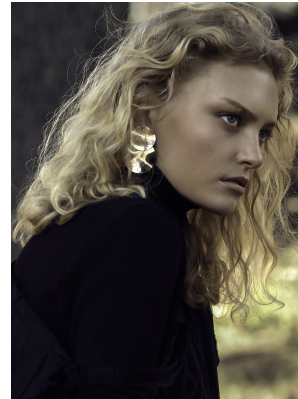

BOSS MODELS

CAPE TOWN

DANICA ETHERIDGE

Height: 182cm Bust: 85cm Waist: 67cm Hips: 92cm Shoe: 7 UK Hair: Blonde Eyes: Blue

BOSS MODELS

CAPE TOWN

DANICA ETHERIDGE

Height: 182cm Bust: 85cm Waist: 67cm Hips: 92cm Shoe: 7 UK Hair: Blonde Eyes: Blue