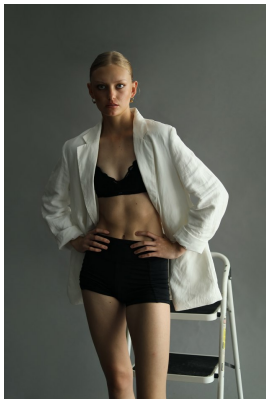

BOSS MODELS

CAPE TOWN

DANICA ETHERIDGE

Height: 182cm Bust: 85cm Waist: 67cm Hips: 92cm Shoe: 7 UK Hair: Blonde Eyes: Blue

BOSS MODELS

CAPE TOWN

DANICA ETHERIDGE

Height: 182cm Bust: 85cm Waist: 67cm Hips: 92cm Shoe: 7 UK Hair: Blonde Eyes: Blue