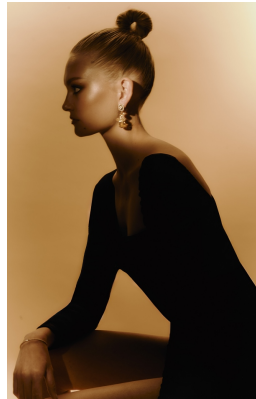

BOSS MODELS

CAPE TOWN

DANICA ETHERIDGE

Height: 182cm Bust: 85cm Waist: 67cm Hips: 92cm Shoe: 7 UK Hair: Blonde Eyes: Blue

BOSS MODELS

CAPE TOWN

DANICA ETHERIDGE

Height: 182cm Bust: 85cm Waist: 67cm Hips: 92cm Shoe: 7 UK Hair: Blonde Eyes: Blue