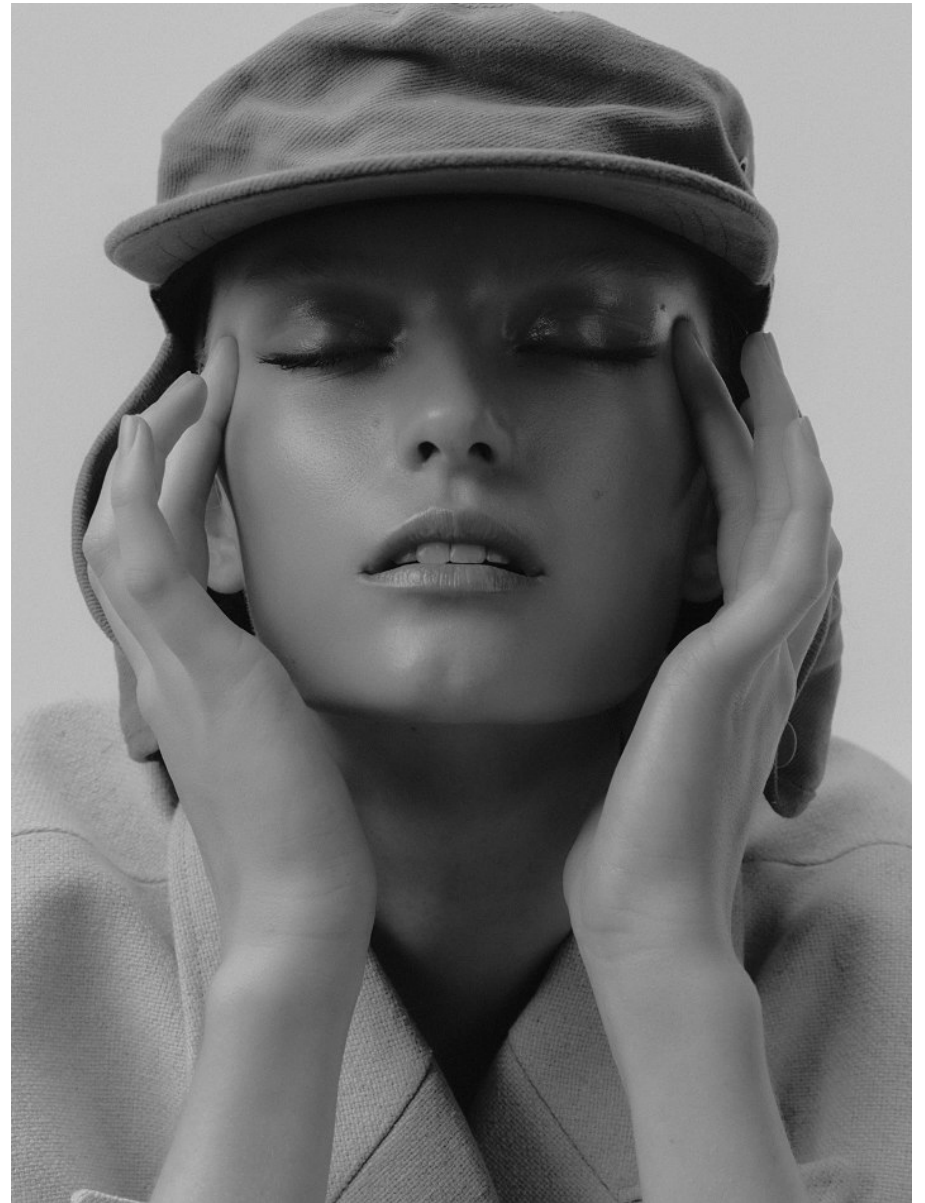

BOSS MODELS

CAPE TOWN

DANICA ETHERIDGE

Height: 182cm Bust: 85cm Waist: 67cm Hips: 92cm Shoe: 7 UK Hair: Blonde Eyes: Blue