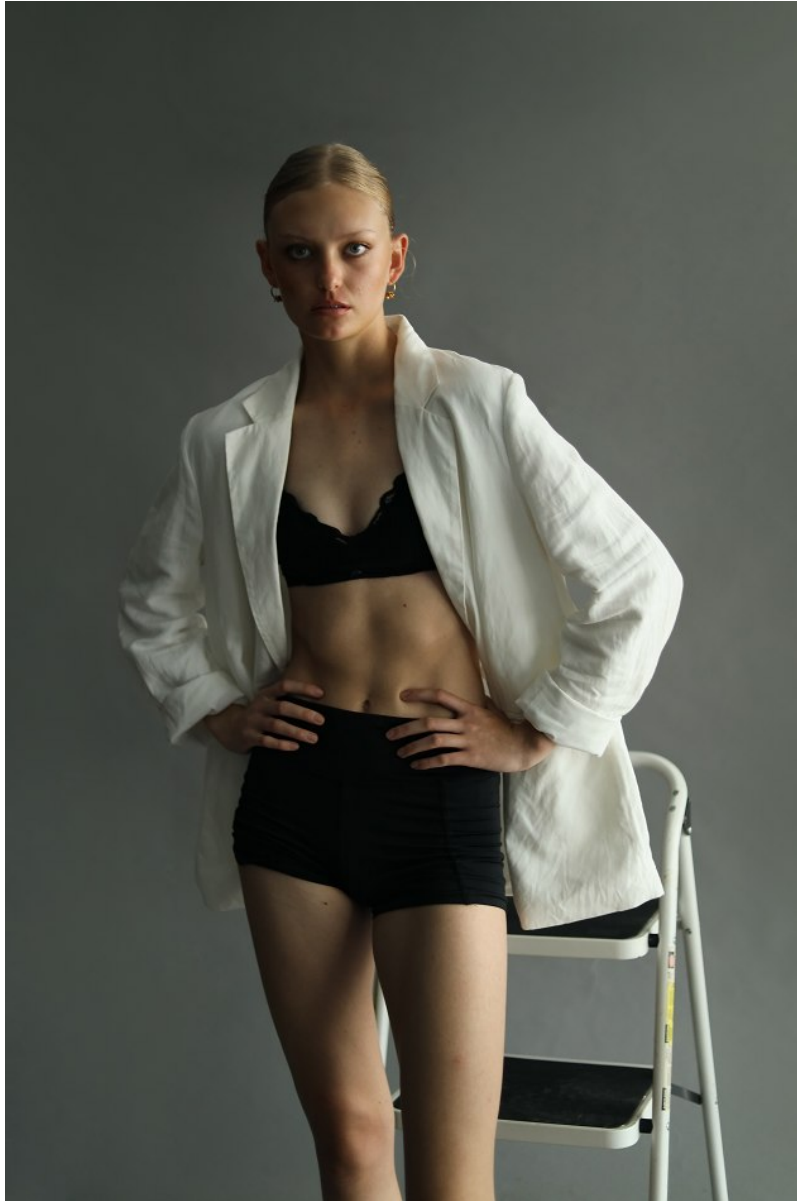

BOSS MODELS

CAPE TOWN

DANICA ETHERIDGE

Height: 182cm Bust: 85cm Waist: 67cm Hips: 92cm Shoe: 7 UK Hair: Blonde Eyes: Blue

BOSS MODELS

CAPE TOWN

DANICA ETHERIDGE

Height: 182cm Bust: 85cm Waist: 67cm Hips: 92cm Shoe: 7 UK Hair: Blonde Eyes: Blue