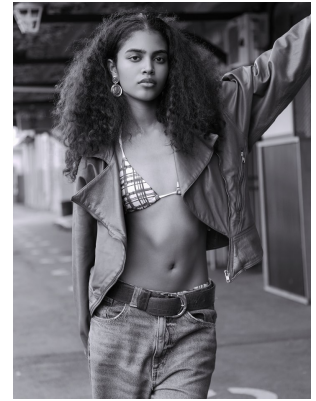

BOSS MODELS

CAPE TOWN

SKYE JOSEPH

Height: 173cm Bust: 73cm Waist: 59cm Hips: 90cm Shoe: 5.5 UK Hair: Black Eyes: Brown

BOSS MODELS

CAPE TOWN

Image: Skye Joseph represented by Boss Models Cape Town

SKYE JOSEPH

Height: 173cm Bust: 73cm Waist: 59cm Hips: 90cm Shoe: 5.5 UK Hair: Black Eyes: Brown

BOSS MODELS

CAPE TOWN

Image: Skye Joseph represented by Boss Models Cape Town

SKYE JOSEPH

Height: 173cm Bust: 73cm Waist: 59cm Hips: 90cm Shoe: 5.5 UK Hair: Black Eyes: Brown