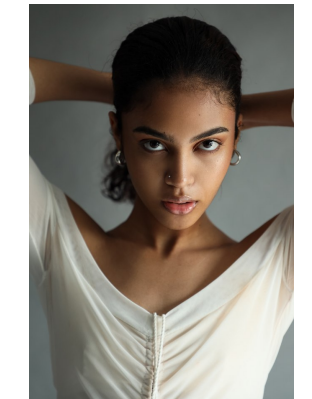

BOSS MODELS

CAPE TOWN

SKYE JOSEPH

Height: 173cm Bust: 73cm Waist: 59cm Hips: 90cm Shoe: 5.5 UK Hair: Black Eyes: Brown

BOSS MODELS

CAPE TOWN

Image: Skye Joseph represented by Boss Models Cape Town

SKYE JOSEPH

Height: 173cm Bust: 73cm Waist: 59cm Hips: 90cm Shoe: 5.5 UK Hair: Black Eyes: Brown

BOSS MODELS

CAPE TOWN

Image: Skye Joseph represented by Boss Models Cape Town

SKYE JOSEPH

Height: 173cm Bust: 73cm Waist: 59cm Hips: 90cm Shoe: 5.5 UK Hair: Black Eyes: Brown