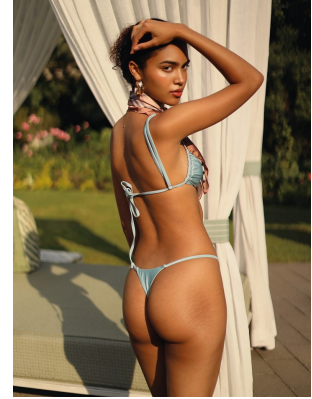

BOSS MODELS

CAPE TOWN

SKYE JOSEPH

Height: 173cm Bust: 73cm Waist: 59cm Hips: 90cm Shoe: 5.5 UK Hair: Black Eyes: Brown

BOSS MODELS

CAPE TOWN

Image: Skye Joseph represented by Boss Models Cape Town

SKYE JOSEPH

Height: 173cm Bust: 73cm Waist: 59cm Hips: 90cm Shoe: 5.5 UK Hair: Black Eyes: Brown

BOSS MODELS

CAPE TOWN

Image: Skye Joseph represented by Boss Models Cape Town

SKYE JOSEPH

Height: 173cm Bust: 73cm Waist: 59cm Hips: 90cm Shoe: 5.5 UK Hair: Black Eyes: Brown