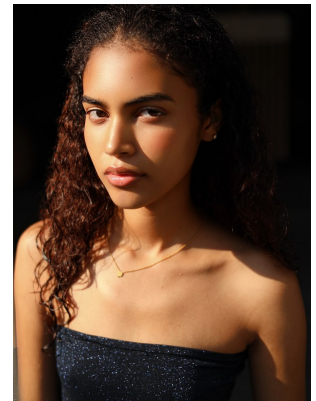

BOSS MODELS

CAPE TOWN

SKYE JOSEPH

Height: 173cm Bust: 73cm Waist: 59cm Hips: 90cm Shoe: 5.5 UK Hair: Black Eyes: Brown

BOSS MODELS

CAPE TOWN

Image: Skye Joseph represented by Boss Models Cape Town

SKYE JOSEPH

Height: 173cm Bust: 73cm Waist: 59cm Hips: 90cm Shoe: 5.5 UK Hair: Black Eyes: Brown

BOSS MODELS

CAPE TOWN

Image: Skye Joseph represented by Boss Models Cape Town

SKYE JOSEPH

Height: 173cm Bust: 73cm Waist: 59cm Hips: 90cm Shoe: 5.5 UK Hair: Black Eyes: Brown