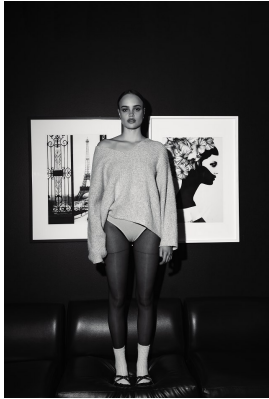

BOSS MODELS

CAPE TOWN

KRISTINA SHEPPARD

Height: 176cm Bust: 78cm Waist: 61cm Hips: 90cm Shoe: 6 UK Hair: Brown Eyes: Brown

BOSS MODELS

CAPE TOWN

KRISTINA SHEPPARD

Height: 176cm Bust: 78cm Waist: 61cm Hips: 90cm Shoe: 6 UK Hair: Brown Eyes: Brown

BOSS MODELS

CAPE TOWN

Image: Kristina Sheppard represented by Boss Models Cape Town

Image: Kristina Sheppard represented by Boss Models Cape Town

KRISTINA SHEPPARD

Height: 176cm Bust: 78cm Waist: 61cm Hips: 90cm Shoe: 6 UK Hair: Brown Eyes: Brown