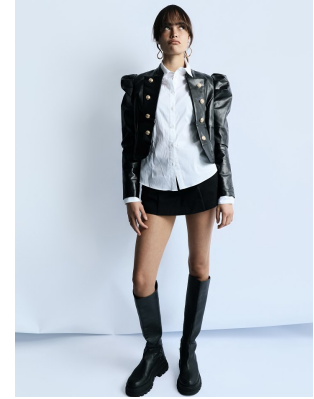

BOSS MODELS

CAPE TOWN

KRISTINA SHEPPARD

Height: 176cm Bust: 81cm Waist: 65cm Hips: 92cm Shoe: 6 UK Hair: Brown Eyes: Brown

BOSS MODELS

CAPE TOWN

Image: Kristina Sheppard represented by Boss Models Cape Town

KRISTINA SHEPPARD

Height: 176cm Bust: 81cm Waist: 65cm Hips: 92cm Shoe: 6 UK Hair: Brown Eyes: Brown

BOSS MODELS

CAPE TOWN

Image: Kristina Sheppard represented by Boss Models Cape Town

KRISTINA SHEPPARD

Height: 176cm Bust: 81cm Waist: 65cm Hips: 92cm Shoe: 6 UK Hair: Brown Eyes: Brown