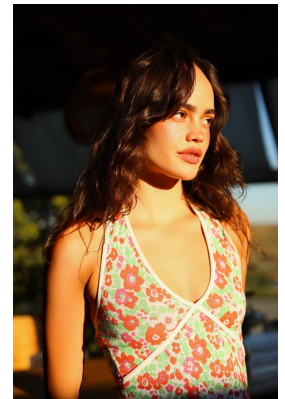

BOSS MODELS

CAPE TOWN

KRISTINA SHEPPARD

Height: 176cm Bust: 78cm Waist: 61cm Hips: 90cm Shoe: 6 UK Hair: Brown Eyes: Brown

BOSS MODELS

CAPE TOWN

KRISTINA SHEPPARD

Height: 176cm Bust: 78cm Waist: 61cm Hips: 90cm Shoe: 6 UK Hair: Brown Eyes: Brown

BOSS MODELS

CAPE TOWN

Image: Kristina Sheppard represented by Boss Models Cape Town

Image: Kristina Sheppard represented by Boss Models Cape Town

KRISTINA SHEPPARD

Height: 176cm Bust: 78cm Waist: 61cm Hips: 90cm Shoe: 6 UK Hair: Brown Eyes: Brown