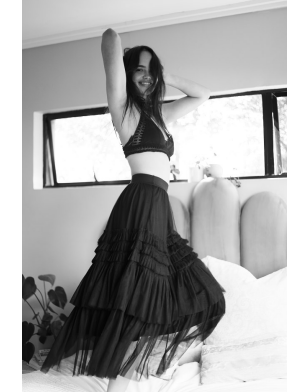

BOSS MODELS

CAPE TOWN

KRISTINA SHEPPARD

Height: 176cm Bust: 81cm Waist: 65cm Hips: 92cm Shoe: 6 UK Hair: Brown Eyes: Brown

BOSS MODELS

CAPE TOWN

Image: Kristina Sheppard represented by Boss Models Cape Town

KRISTINA SHEPPARD

Height: 176cm Bust: 81cm Waist: 65cm Hips: 92cm Shoe: 6 UK Hair: Brown Eyes: Brown

BOSS MODELS

CAPE TOWN

Image: Kristina Sheppard represented by Boss Models Cape Town

KRISTINA SHEPPARD

Height: 176cm Bust: 81cm Waist: 65cm Hips: 92cm Shoe: 6 UK Hair: Brown Eyes: Brown