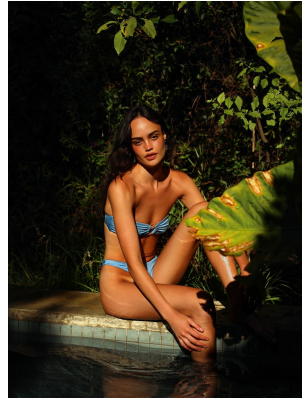

BOSS MODELS

CAPE TOWN

KRISTINA SHEPPARD

Height: 176cm Bust: 78cm Waist: 61cm Hips: 90cm Shoe: 6 UK Hair: Brown Eyes: Brown

BOSS MODELS

CAPE TOWN

KRISTINA SHEPPARD

Height: 176cm Bust: 78cm Waist: 61cm Hips: 90cm Shoe: 6 UK Hair: Brown Eyes: Brown

BOSS MODELS

CAPE TOWN

Image: Kristina Sheppard represented by Boss Models Cape Town

Image: Kristina Sheppard represented by Boss Models Cape Town

KRISTINA SHEPPARD

Height: 176cm Bust: 78cm Waist: 61cm Hips: 90cm Shoe: 6 UK Hair: Brown Eyes: Brown