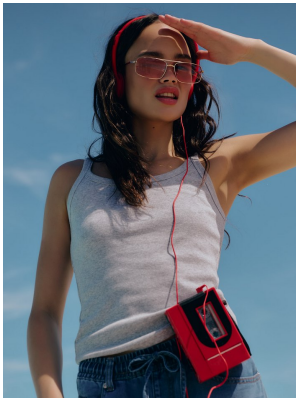

BOSS MODELS

CAPE TOWN

KRISTINA SHEPPARD

Height: 176cm Bust: 78cm Waist: 61cm Hips: 90cm Shoe: 6 UK Hair: Brown Eyes: Brown

BOSS MODELS

CAPE TOWN

KRISTINA SHEPPARD

Height: 176cm Bust: 78cm Waist: 61cm Hips: 90cm Shoe: 6 UK Hair: Brown Eyes: Brown

BOSS MODELS

CAPE TOWN

Image: Kristina Sheppard represented by Boss Models Cape Town

Image: Kristina Sheppard represented by Boss Models Cape Town

KRISTINA SHEPPARD

Height: 176cm Bust: 78cm Waist: 61cm Hips: 90cm Shoe: 6 UK Hair: Brown Eyes: Brown