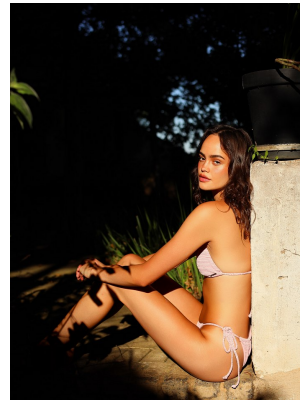

BOSS MODELS

CAPE TOWN

KRISTINA SHEPPARD

Height: 176cm Bust: 78cm Waist: 61cm Hips: 90cm Shoe: 6 UK Hair: Brown Eyes: Brown

BOSS MODELS

CAPE TOWN

KRISTINA SHEPPARD

Height: 176cm Bust: 78cm Waist: 61cm Hips: 90cm Shoe: 6 UK Hair: Brown Eyes: Brown

BOSS MODELS

CAPE TOWN

Image: Kristina Sheppard represented by Boss Models Cape Town

Image: Kristina Sheppard represented by Boss Models Cape Town

KRISTINA SHEPPARD

Height: 176cm Bust: 78cm Waist: 61cm Hips: 90cm Shoe: 6 UK Hair: Brown Eyes: Brown