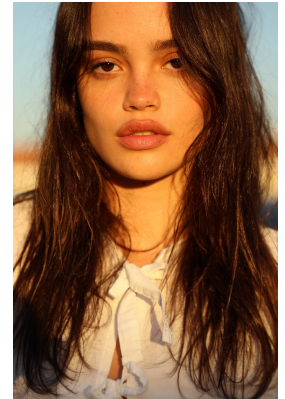

BOSS MODELS

CAPE TOWN

KRISTINA SHEPPARD

Height: 176cm Bust: 78cm Waist: 61cm Hips: 90cm Shoe: 6 UK Hair: Brown Eyes: Brown

BOSS MODELS

CAPE TOWN

KRISTINA SHEPPARD

Height: 176cm Bust: 78cm Waist: 61cm Hips: 90cm Shoe: 6 UK Hair: Brown Eyes: Brown

BOSS MODELS

CAPE TOWN

Image: Kristina Sheppard represented by Boss Models Cape Town

Image: Kristina Sheppard represented by Boss Models Cape Town

KRISTINA SHEPPARD

Height: 176cm Bust: 78cm Waist: 61cm Hips: 90cm Shoe: 6 UK Hair: Brown Eyes: Brown