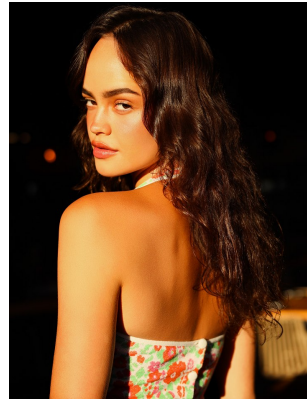

BOSS MODELS

CAPE TOWN

KRISTINA SHEPPARD

Height: 176cm Bust: 78cm Waist: 61cm Hips: 90cm Shoe: 6 UK Hair: Brown Eyes: Brown

BOSS MODELS

CAPE TOWN

KRISTINA SHEPPARD

Height: 176cm Bust: 78cm Waist: 61cm Hips: 90cm Shoe: 6 UK Hair: Brown Eyes: Brown

BOSS MODELS

CAPE TOWN

Image: Kristina Sheppard represented by Boss Models Cape Town

Image: Kristina Sheppard represented by Boss Models Cape Town

KRISTINA SHEPPARD

Height: 176cm Bust: 78cm Waist: 61cm Hips: 90cm Shoe: 6 UK Hair: Brown Eyes: Brown