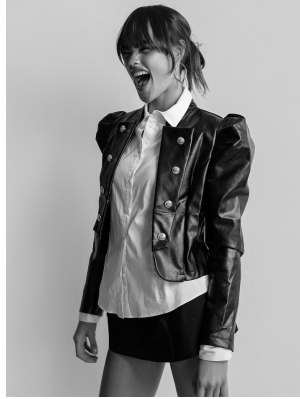

BOSS MODELS

CAPE TOWN

KRISTINA SHEPPARD

Height: 176cm Bust: 81cm Waist: 65cm Hips: 92cm Shoe: 6 UK Hair: Brown Eyes: Brown

BOSS MODELS

CAPE TOWN

Image: Kristina Sheppard represented by Boss Models Cape Town

KRISTINA SHEPPARD

Height: 176cm Bust: 81cm Waist: 65cm Hips: 92cm Shoe: 6 UK Hair: Brown Eyes: Brown

BOSS MODELS

CAPE TOWN

Image: Kristina Sheppard represented by Boss Models Cape Town

KRISTINA SHEPPARD

Height: 176cm Bust: 81cm Waist: 65cm Hips: 92cm Shoe: 6 UK Hair: Brown Eyes: Brown