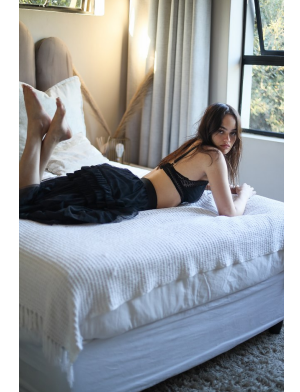

BOSS MODELS

CAPE TOWN

KRISTINA SHEPPARD

Height: 176cm Bust: 81cm Waist: 65cm Hips: 92cm Shoe: 6 UK Hair: Brown Eyes: Brown

BOSS MODELS

CAPE TOWN

Image: Kristina Sheppard represented by Boss Models Cape Town

KRISTINA SHEPPARD

Height: 176cm Bust: 81cm Waist: 65cm Hips: 92cm Shoe: 6 UK Hair: Brown Eyes: Brown

BOSS MODELS

CAPE TOWN

Image: Kristina Sheppard represented by Boss Models Cape Town

KRISTINA SHEPPARD

Height: 176cm Bust: 81cm Waist: 65cm Hips: 92cm Shoe: 6 UK Hair: Brown Eyes: Brown