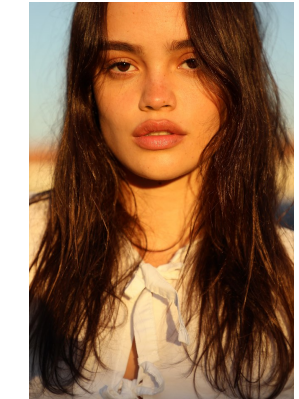

BOSS MODELS

CAPE TOWN

KRISTINA SHEPPARD

Height: 176cm Bust: 81cm Waist: 65cm Hips: 92cm Shoe: 6 UK Hair: Brown Eyes: Brown

BOSS MODELS

CAPE TOWN

Image: Kristina Sheppard represented by Boss Models Cape Town

KRISTINA SHEPPARD

Height: 176cm Bust: 81cm Waist: 65cm Hips: 92cm Shoe: 6 UK Hair: Brown Eyes: Brown

BOSS MODELS

CAPE TOWN

Image: Kristina Sheppard represented by Boss Models Cape Town

KRISTINA SHEPPARD

Height: 176cm Bust: 81cm Waist: 65cm Hips: 92cm Shoe: 6 UK Hair: Brown Eyes: Brown