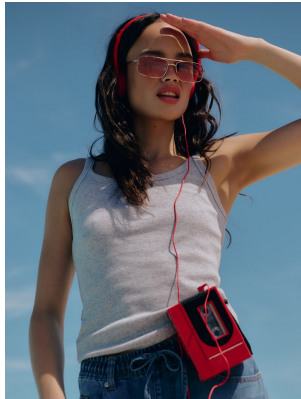

BOSS MODELS

CAPE TOWN

KRISTINA SHEPPARD

Height: 176cm Bust: 81cm Waist: 65cm Hips: 92cm Shoe: 6 UK Hair: Brown Eyes: Brown

BOSS MODELS

CAPE TOWN

Image: Kristina Sheppard represented by Boss Models Cape Town

KRISTINA SHEPPARD

Height: 176cm Bust: 81cm Waist: 65cm Hips: 92cm Shoe: 6 UK Hair: Brown Eyes: Brown

BOSS MODELS

CAPE TOWN

Image: Kristina Sheppard represented by Boss Models Cape Town

KRISTINA SHEPPARD

Height: 176cm Bust: 81cm Waist: 65cm Hips: 92cm Shoe: 6 UK Hair: Brown Eyes: Brown