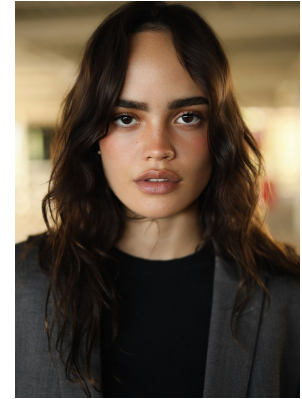

BOSS MODELS

CAPE TOWN

KRISTINA SHEPPARD

Height: 176cm Bust: 81cm Waist: 65cm Hips: 92cm Shoe: 6 UK Hair: Brown Eyes: Brown

BOSS MODELS

CAPE TOWN

Image: Kristina Sheppard represented by Boss Models Cape Town

KRISTINA SHEPPARD

Height: 176cm Bust: 81cm Waist: 65cm Hips: 92cm Shoe: 6 UK Hair: Brown Eyes: Brown

BOSS MODELS

CAPE TOWN

Image: Kristina Sheppard represented by Boss Models Cape Town

KRISTINA SHEPPARD

Height: 176cm Bust: 81cm Waist: 65cm Hips: 92cm Shoe: 6 UK Hair: Brown Eyes: Brown