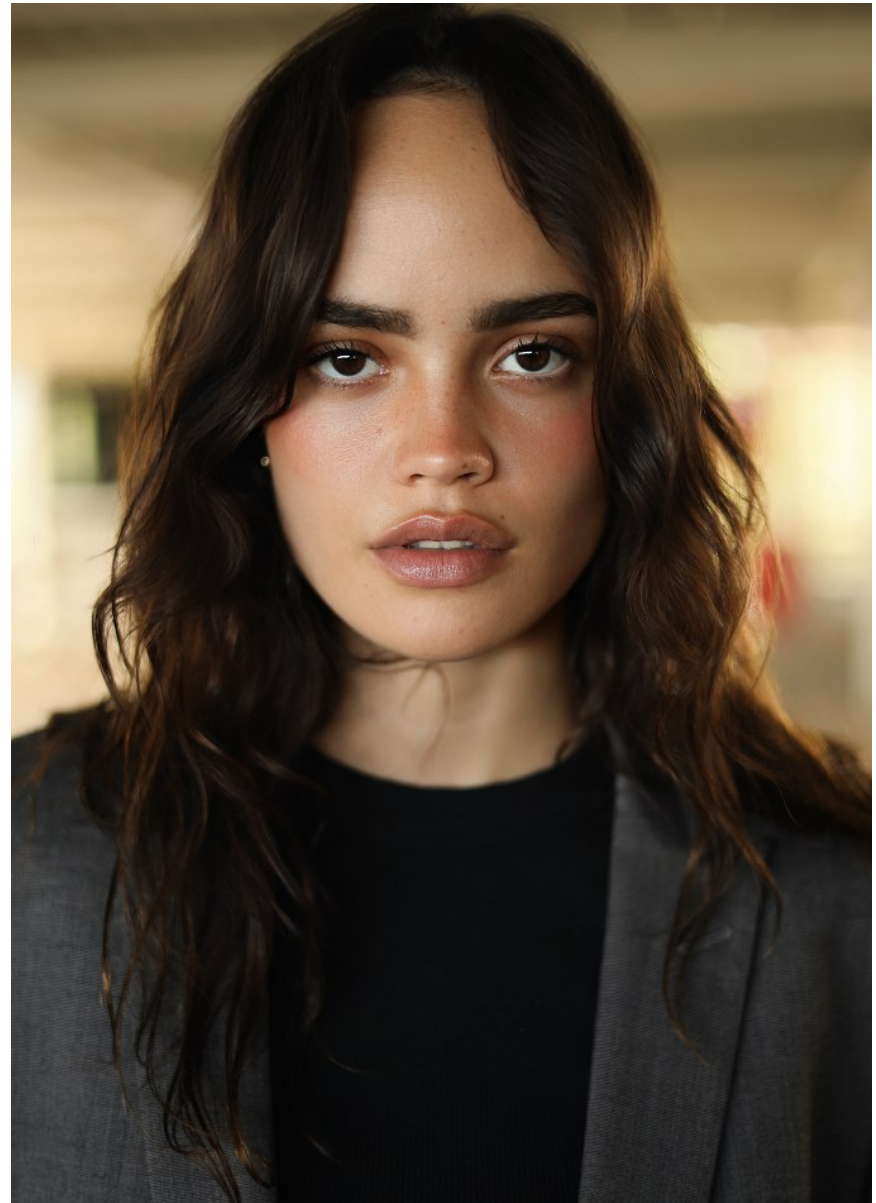

BOSS MODELS

CAPE TOWN

KRISTINA SHEPPARD

Height: 176cm Bust: 81cm Waist: 65cm Hips: 92cm Shoe: 6 UK Hair: Brown Eyes: Brown