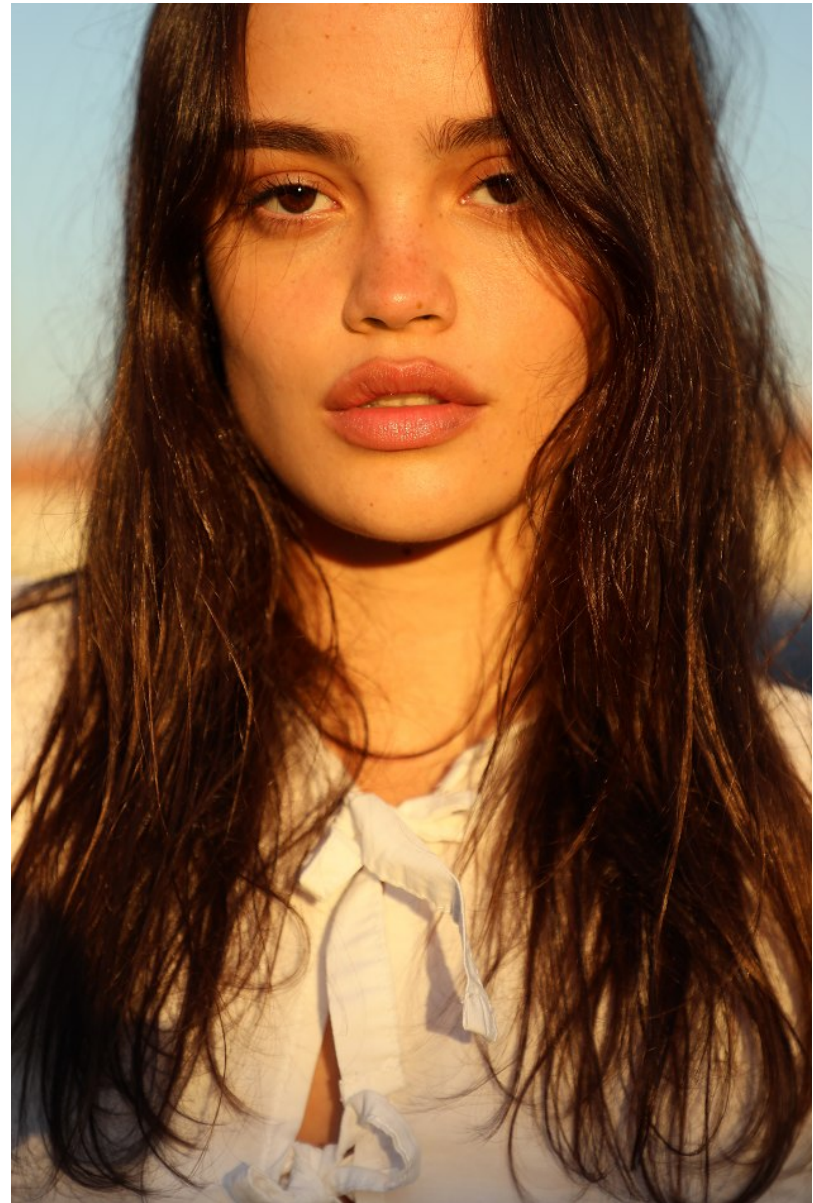

BOSS MODELS

CAPE TOWN

KRISTINA SHEPPARD

Height: 176cm Bust: 81cm Waist: 65cm Hips: 92cm Shoe: 6 UK Hair: Brown Eyes: Brown