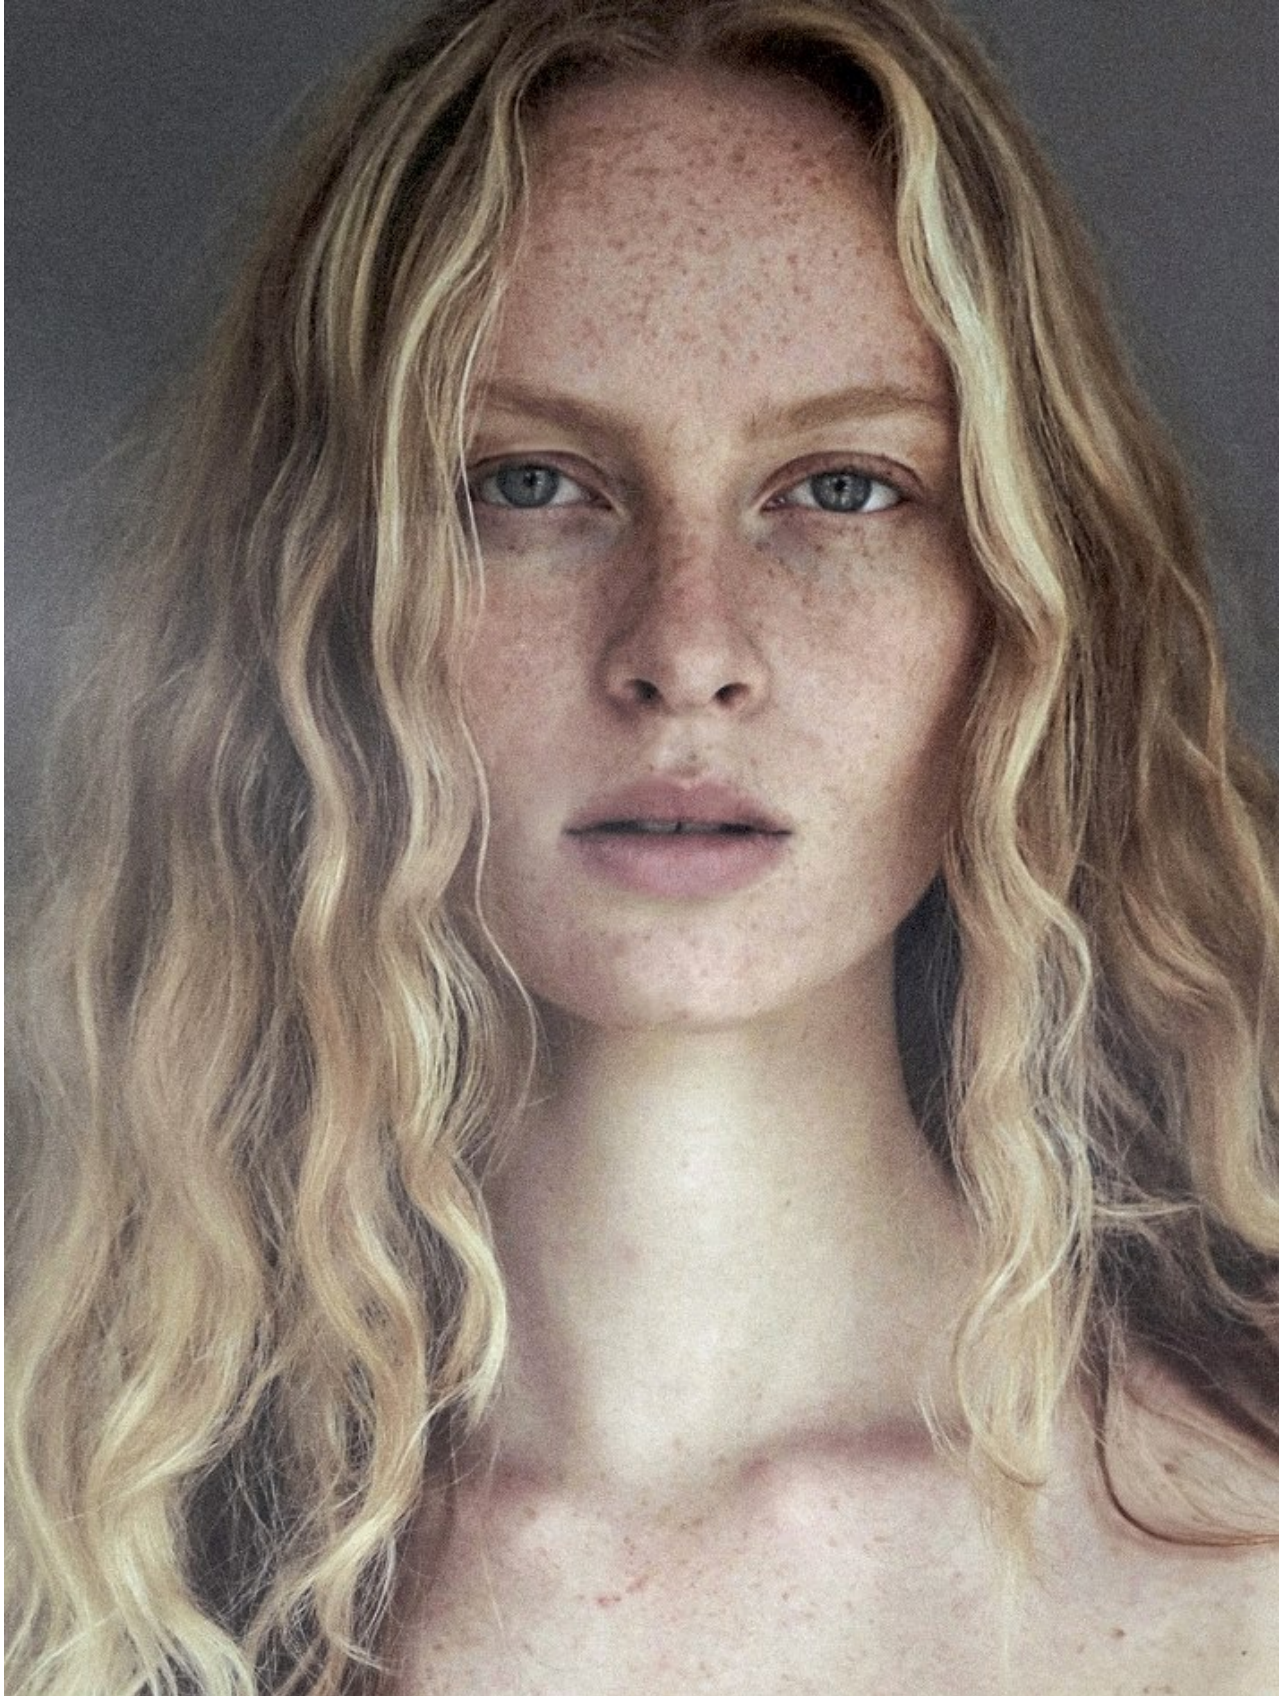

BOSS MODELS

CAPE TOWN

ELOISE FOURIE

Height: 177cm Bust: 82cm Waist: 62cm Hips: 91cm Shoe: 7 UK Hair: Strawberry Blonde Eyes: Blue/Green

BOSS MODELS

CAPE TOWN

ELOISE FOURIE

Height: 177cm Bust: 82cm Waist: 62cm Hips: 91cm Shoe: 7 UK Hair: Strawberry Blonde Eyes: Blue/Green