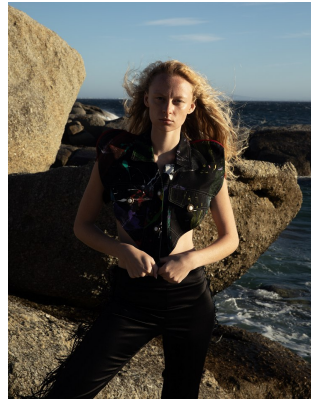

# BOSS MODELS

CAPE TOWN

## ELOISE FOURIE

Height: 177cm Bust: 82cm Waist: 62cm Hips: 91cm Shoe: 7 UK Hair: Strawberry Blonde Eyes: Blue/Green