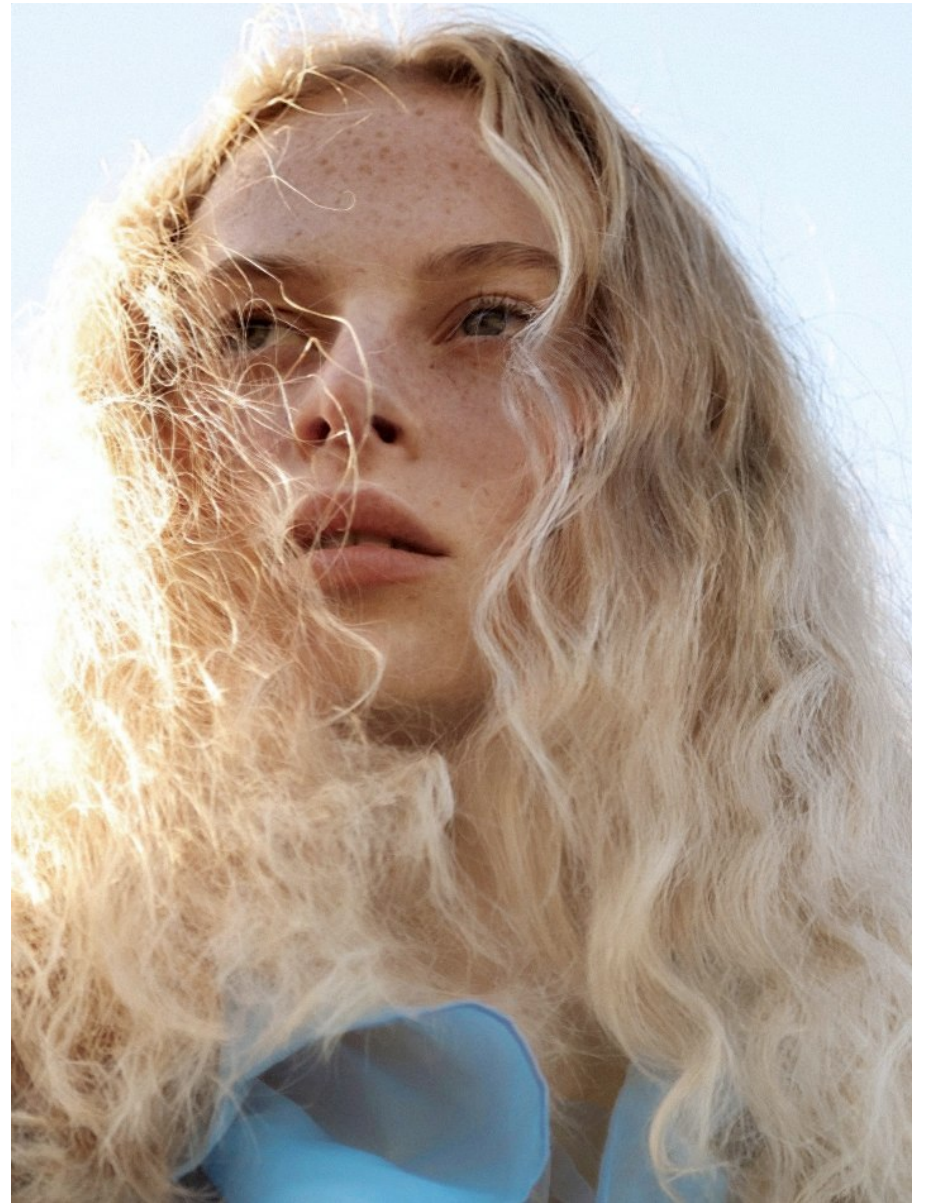

BOSS MODELS

CAPE TOWN

ELOISE FOURIE

Height: 177cm Bust: 82cm Waist: 62cm Hips: 91cm Shoe: 7 UK Hair: Strawberry Blonde Eyes: Blue/Green