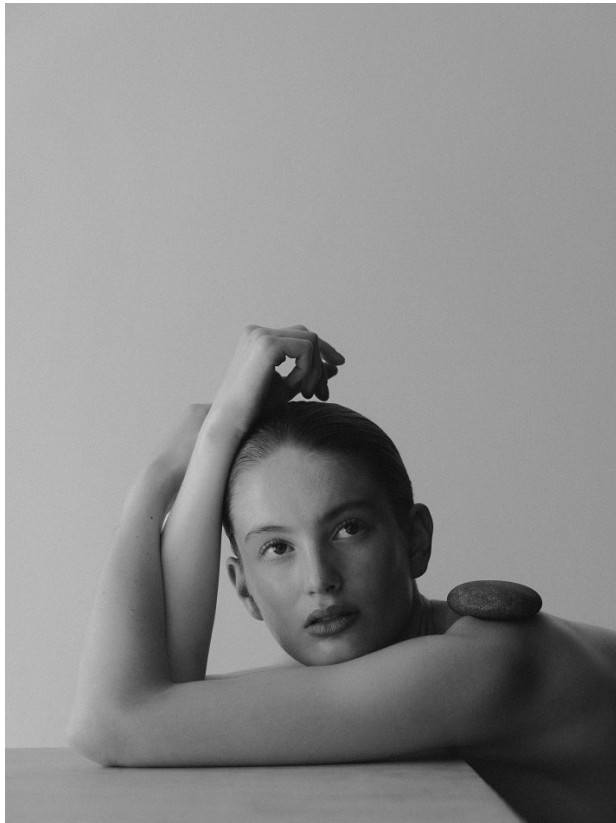

BOSS MODELS

CAPE TOWN

ZOE MYBURGH

Height: 178cm Bust: 80cm Waist: 62cm Hips: 95cm Shoe: 7 UK Hair: Red Eyes: Hazel

BOSS MODELS

CAPE TOWN

ZOE MYBURGH

Height: 178cm Bust: 80cm Waist: 62cm Hips: 95cm Shoe: 7 UK Hair: Red Eyes: Hazel