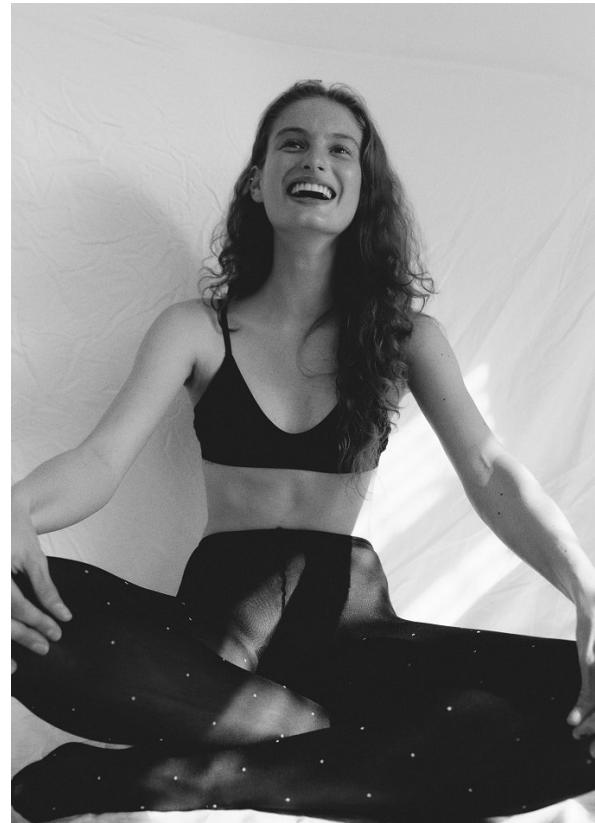

BOSS MODELS

CAPE TOWN

ZOE MYBURGH

Height: 178cm Bust: 80cm Waist: 62cm Hips: 95cm Shoe: 7 UK Hair: Red Eyes: Hazel

BOSS MODELS

CAPE TOWN

ZOE MYBURGH

Height: 178cm Bust: 80cm Waist: 62cm Hips: 95cm Shoe: 7 UK Hair: Red Eyes: Hazel