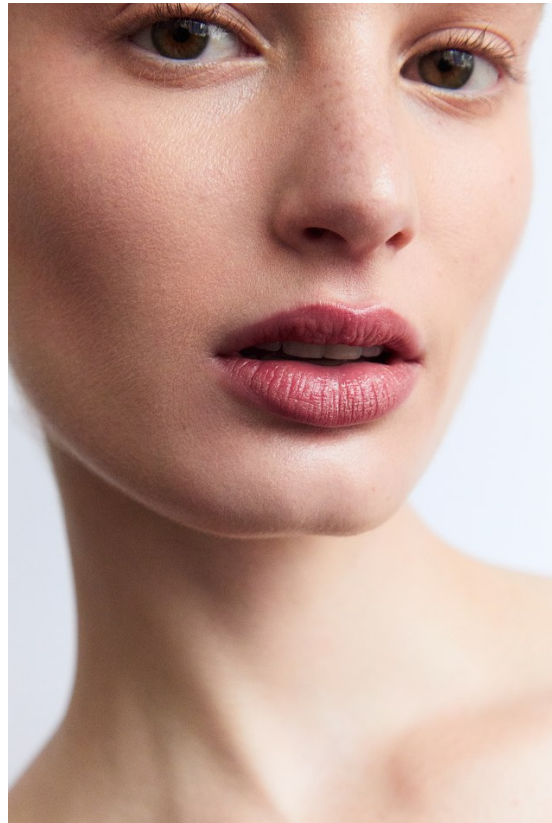

BOSS MODELS

CAPE TOWN

ZOE MYBURGH

Height: 178cm Bust: 80cm Waist: 62cm Hips: 95cm Shoe: 7 UK Hair: Red Eyes: Hazel

BOSS MODELS

CAPE TOWN

ZOE MYBURGH

Height: 178cm Bust: 80cm Waist: 62cm Hips: 95cm Shoe: 7 UK Hair: Red Eyes: Hazel