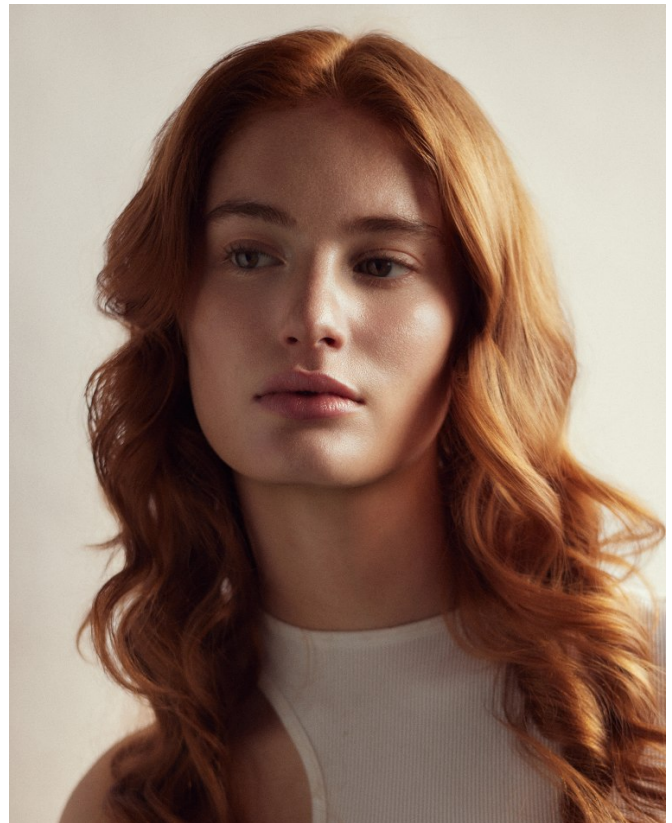

BOSS MODELS

CAPE TOWN

ZOE MYBURGH

Height: 178cm Bust: 80cm Waist: 62cm Hips: 95cm Shoe: 7 UK Hair: Red Eyes: Hazel

BOSS MODELS

CAPE TOWN

ZOE MYBURGH

Height: 178cm Bust: 80cm Waist: 62cm Hips: 95cm Shoe: 7 UK Hair: Red Eyes: Hazel