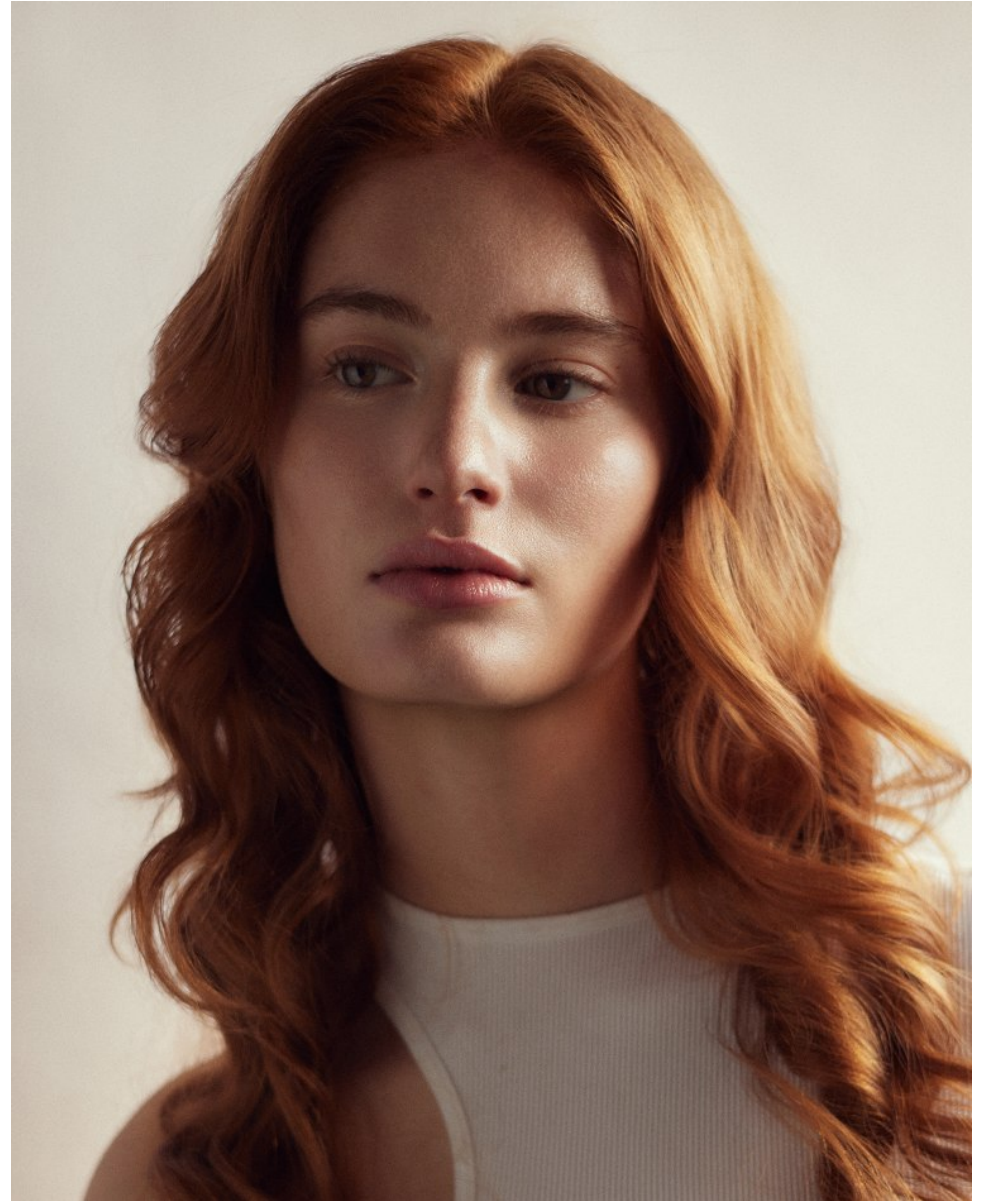

# BOSS MODELS

CAPE TOWN

ZOE MYBURGH

Height: 178cm Bust: 80cm Waist: 62cm Hips: 95cm Shoe: 7 UK Hair: Red Eyes: Hazel