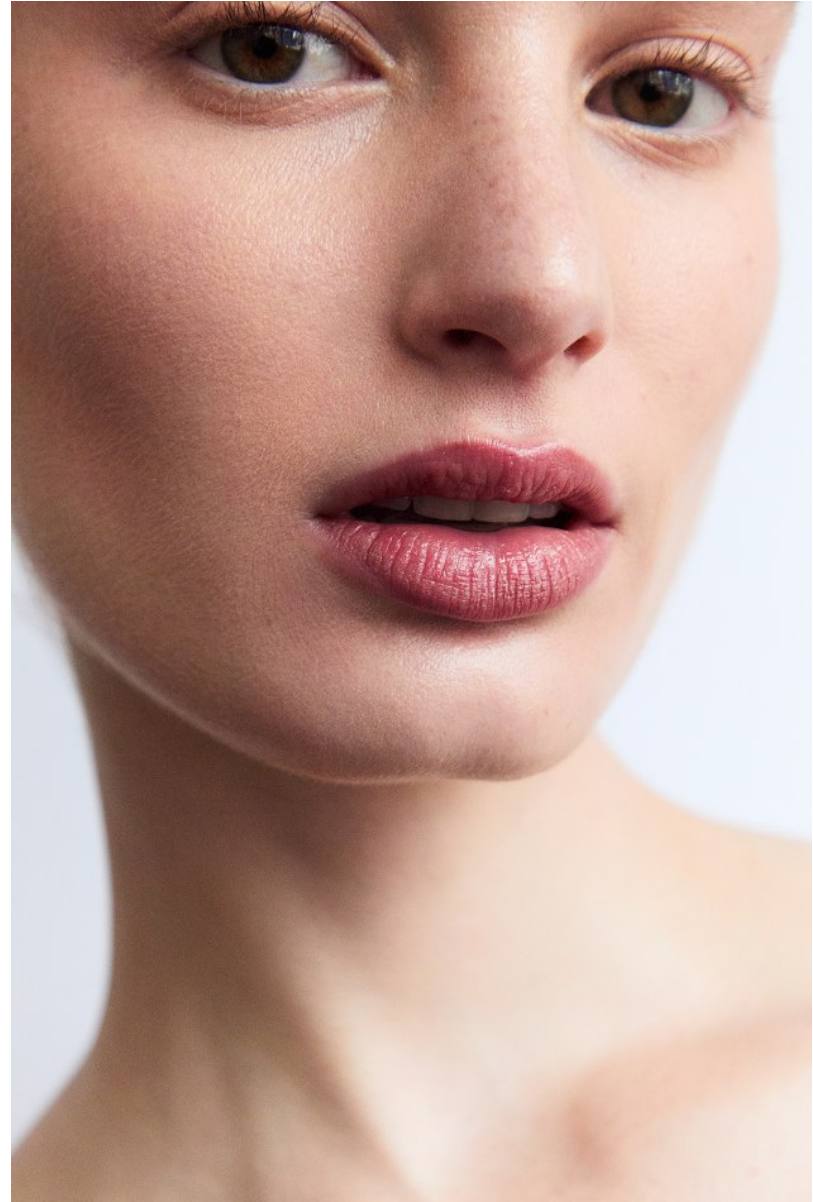

BOSS MODELS

CAPE TOWN

ZOE MYBURGH

Height: 178cm Bust: 80cm Waist: 62cm Hips: 95cm Shoe: 7 UK Hair: Red Eyes: Hazel