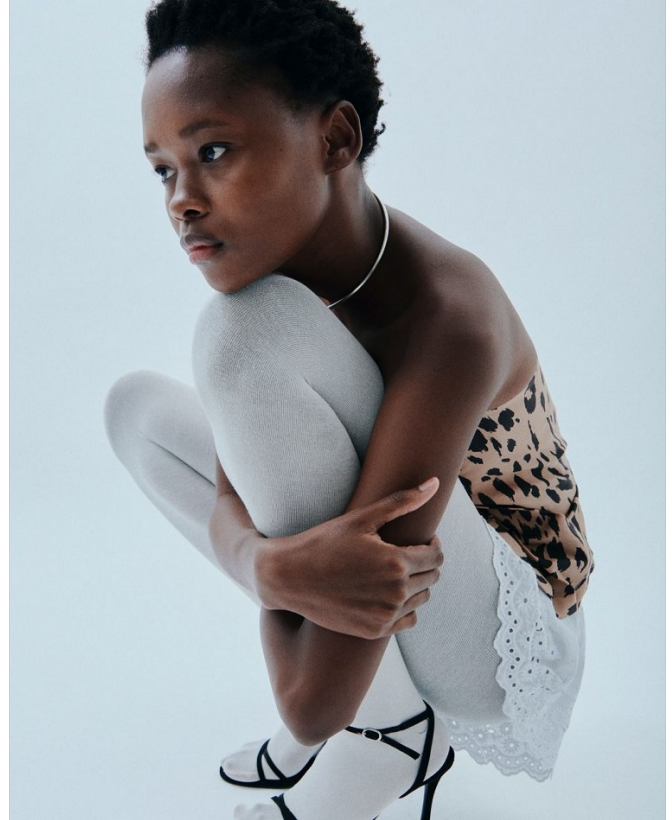

# BOSS MODELS

CAPE TOWN

# BOSS MODELS

CAPE TOWN

NOZIQAMO JELWANA

Height: 176cm Bust: 78cm Waist: 61cm Hips: 85cm Shoe: 6 UK Hair: Black Eyes: Brown