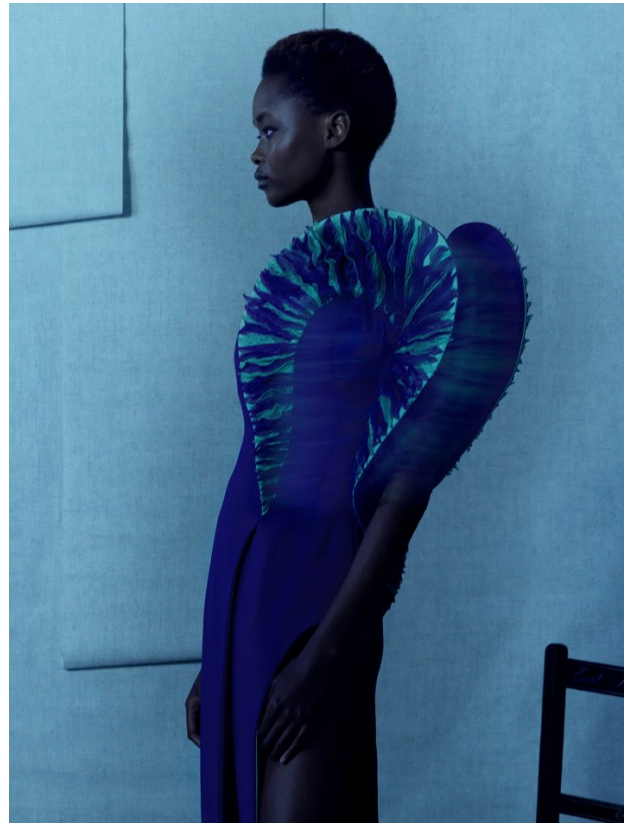

BOSS MODELS

CAPE TOWN

NOZIQAMO JELWANA

Height: 176cm Bust: 78cm Waist: 61cm Hips: 85cm Shoe: 6 UK Hair: Black Eyes: Brown