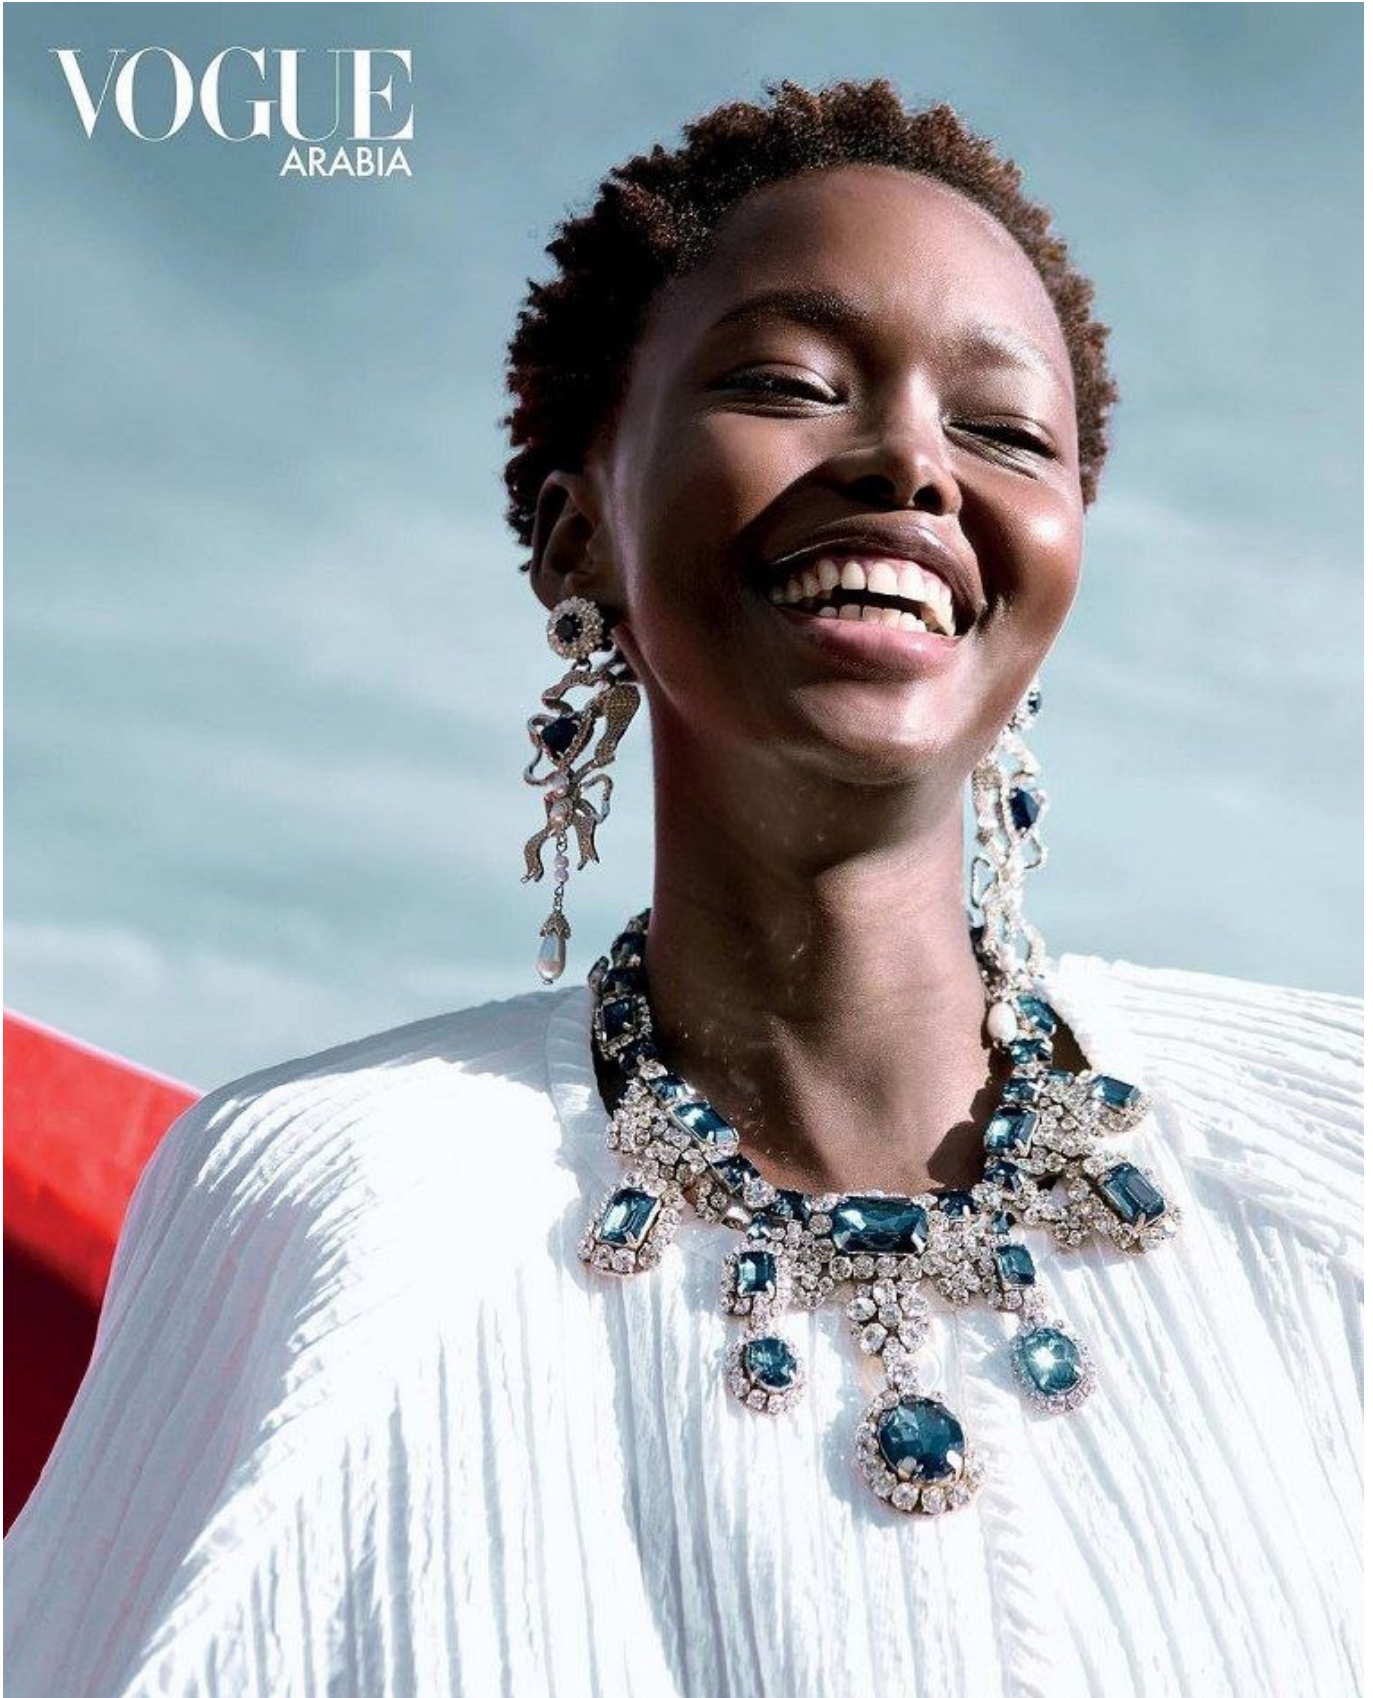

BOSS MODELS

CAPE TOWN

VOGUE
ARABIA

NOZIQAMO JELWANA

Height: 176cm Bust: 78cm Waist: 61cm Hips: 85cm Shoe: 6 UK Hair: Black Eyes: Brown

BOSS MODELS

CAPE TOWN

NOZIQAMO JELWANA