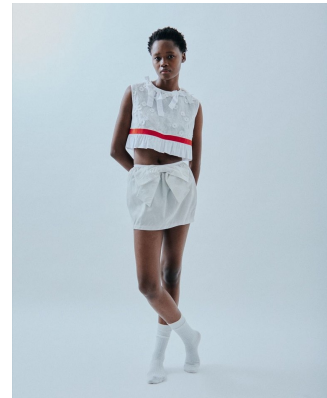

BOSS MODELS

CAPE TOWN

NOZIQAMO JELWANA

Height: 176cm Bust: 78cm Waist: 61cm Hips: 85cm Shoe: 6 UK Hair: Black Eyes: Brown

BOSS MODELS

CAPE TOWN

NOZIQAMO JELWANA

Height: 176cm Bust: 78cm Waist: 61cm Hips: 85cm Shoe: 6 UK Hair: Black Eyes: Brown