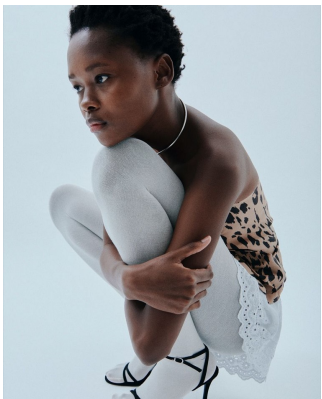

BOSS MODELS

CAPE TOWN

NOZIQAMO JELWANA

Height: 176cm Bust: 78cm Waist: 61cm Hips: 85cm Shoe: 6 UK Hair: Black Eyes: Brown

BOSS MODELS

CAPE TOWN

NOZIQAMO JELWANA

Height: 176cm Bust: 78cm Waist: 61cm Hips: 85cm Shoe: 6 UK Hair: Black Eyes: Brown