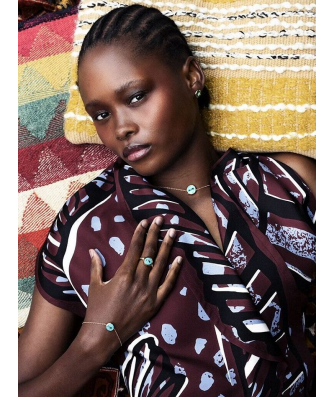

BOSS MODELS

CAPE TOWN

NOZIQAMO JELWANA

Height: 176cm Bust: 78cm Waist: 61cm Hips: 85cm Shoe: 6 UK Hair: Black Eyes: Brown

BOSS MODELS

CAPE TOWN

NOZIQAMO JELWANA

Height: 176cm Bust: 78cm Waist: 61cm Hips: 85cm Shoe: 6 UK Hair: Black Eyes: Brown