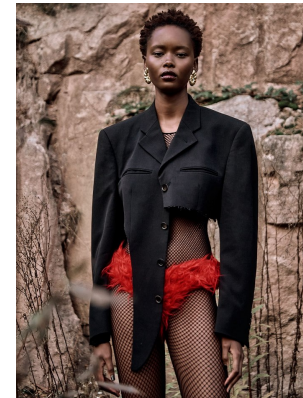

BOSS MODELS

CAPE TOWN

NOZIQAMO JELWANA

Height: 176cm Bust: 78cm Waist: 61cm Hips: 85cm Shoe: 6 UK Hair: Black Eyes: Brown

BOSS MODELS

CAPE TOWN

NOZIQAMO JELWANA

Height: 176cm Bust: 78cm Waist: 61cm Hips: 85cm Shoe: 6 UK Hair: Black Eyes: Brown