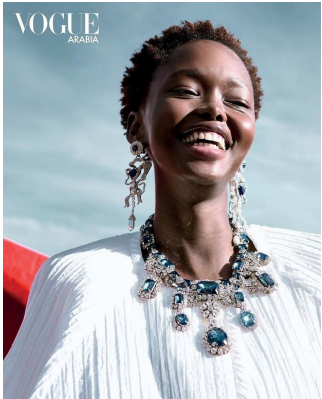

BOSS MODELS

CAPE TOWN

NOZIQAMO JELWANA

Height: 176cm Bust: 78cm Waist: 61cm Hips: 85cm Shoe: 6 UK Hair: Black Eyes: Brown

BOSS MODELS

CAPE TOWN

NOZIQAMO JELWANA

Height: 176cm Bust: 78cm Waist: 61cm Hips: 85cm Shoe: 6 UK Hair: Black Eyes: Brown