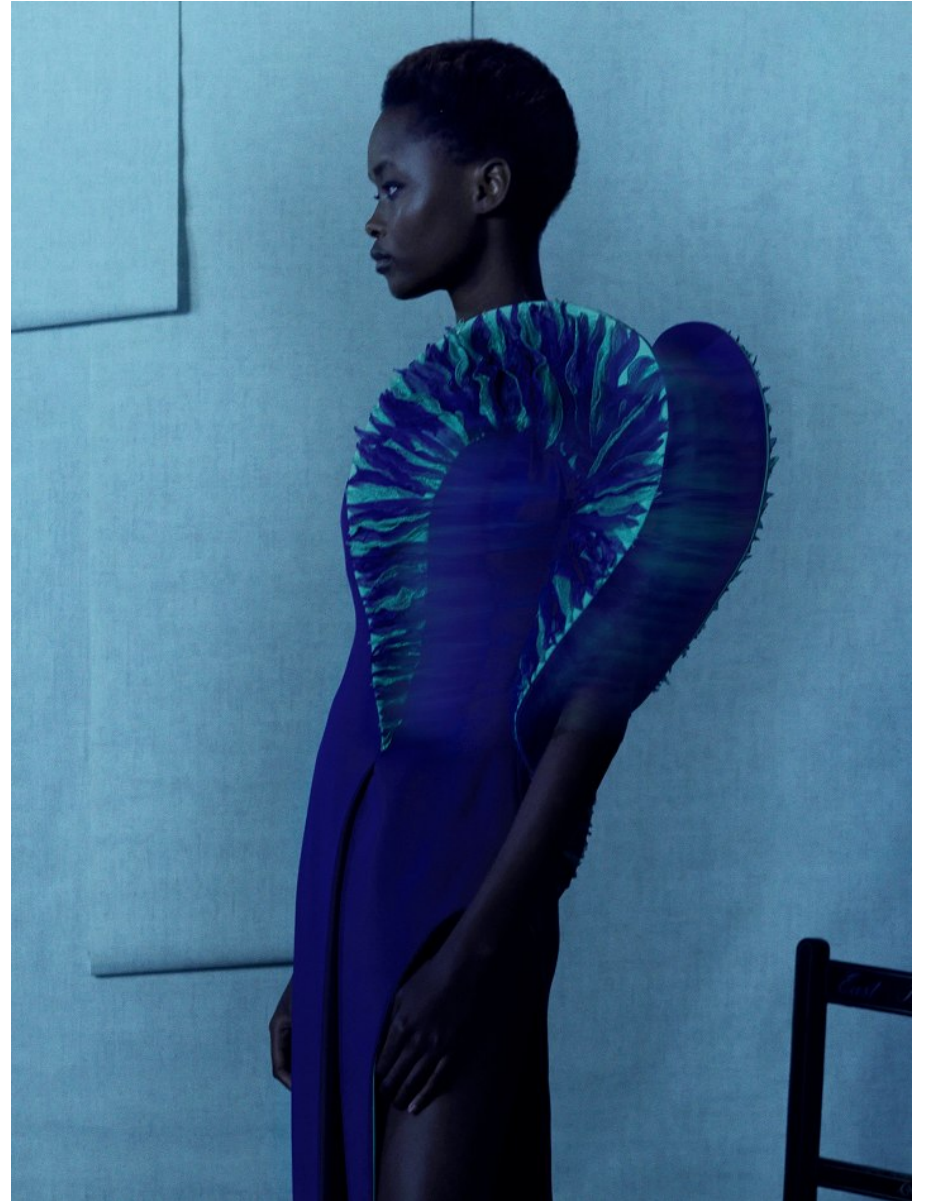

BOSS MODELS

CAPE TOWN

NOZIQAMO JELWANA

Height: 176cm Bust: 78cm Waist: 61cm Hips: 85cm Shoe: 6 UK Hair: Black Eyes: Brown