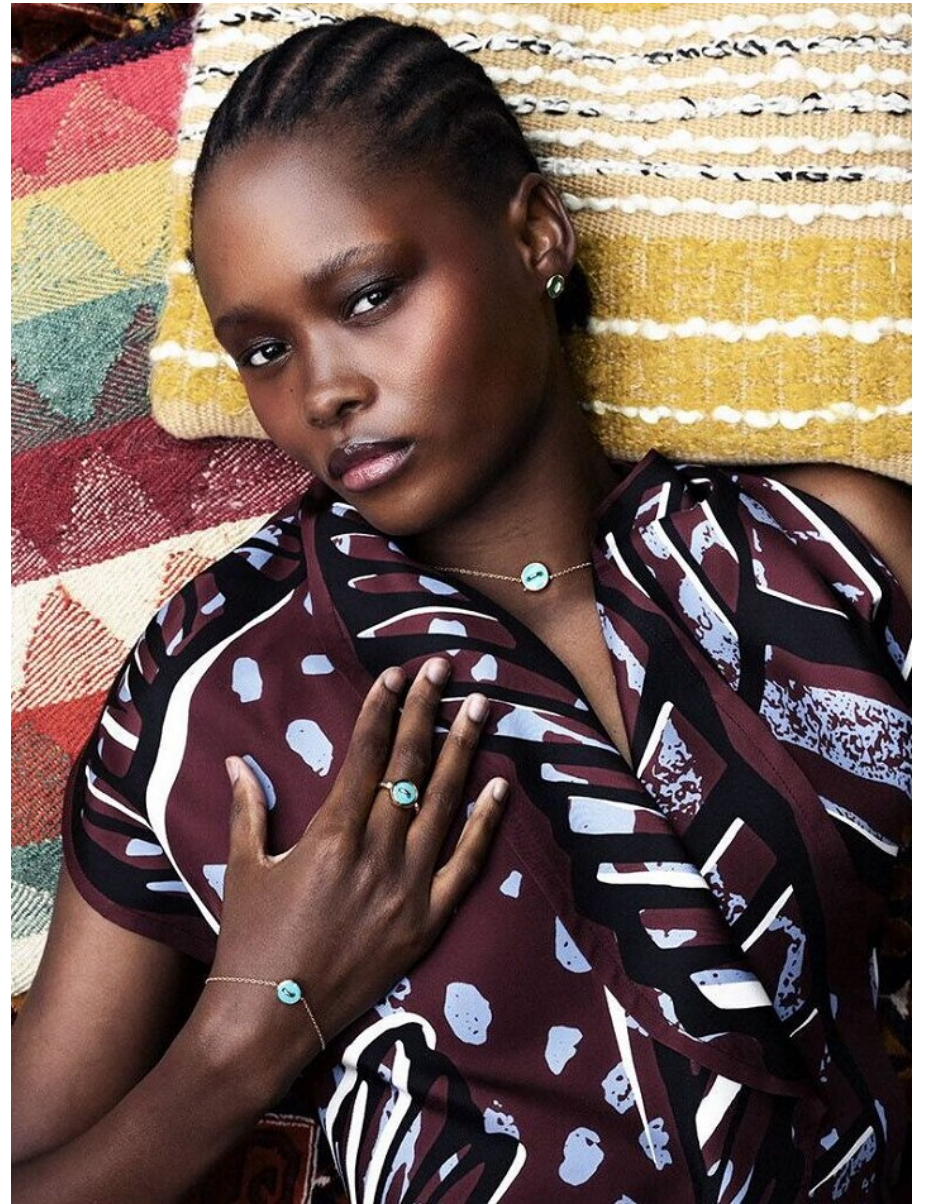

BOSS MODELS

CAPE TOWN

NOZIQAMO JELWANA

Height: 176cm Bust: 78cm Waist: 61cm Hips: 85cm Shoe: 6 UK Hair: Black Eyes: Brown