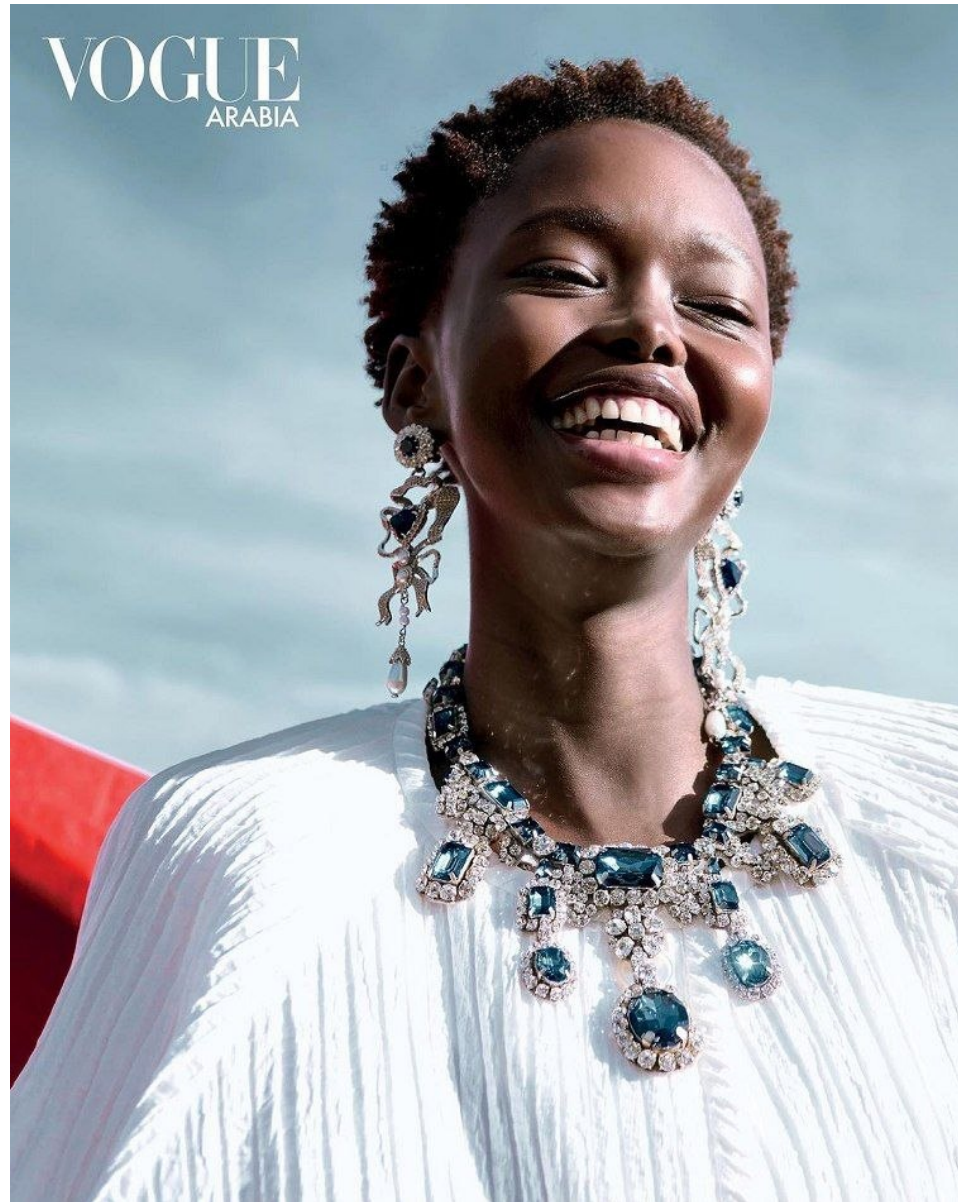

# BOSS MODELS

CAPE TOWN

NOZIQAMO JELWANA

Height: 176cm Bust: 78cm Waist: 61cm Hips: 85cm Shoe: 6 UK Hair: Black Eyes: Brown