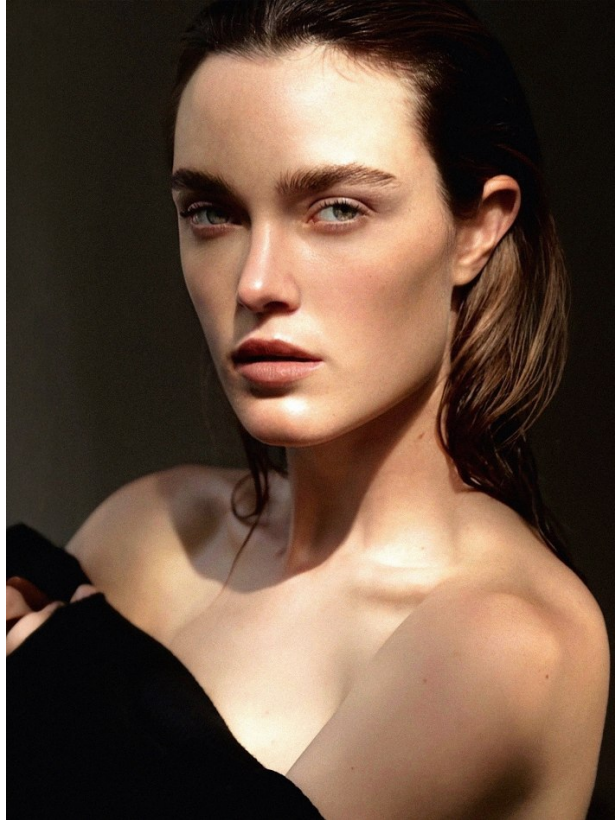

# BOSS MODELS

CAPE TOWN

MEGAN GOSLETT

Height: 175cm Bust: 81cm Waist: 60cm Hips: 90cm Shoe: 7 UK Hair: Dark Blonde Eyes: Green