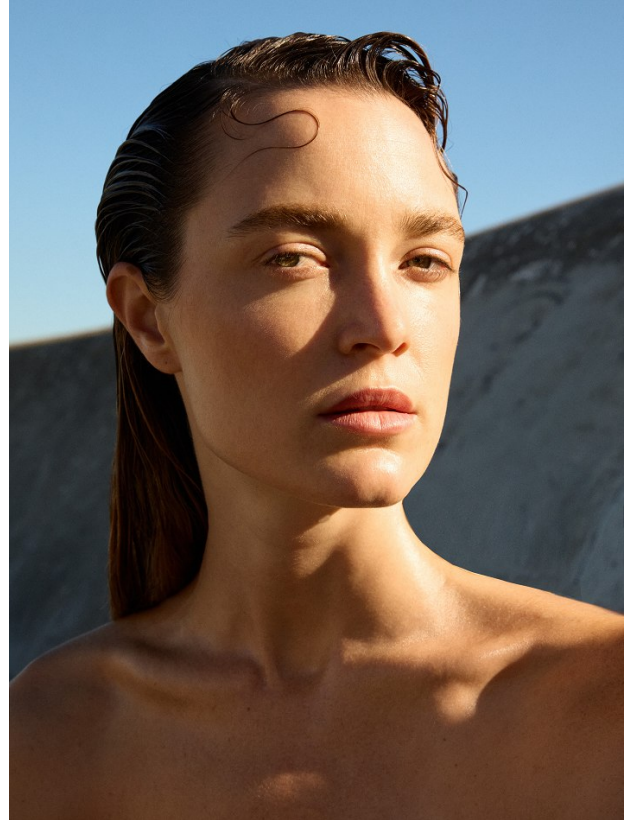

BOSS MODELS

CAPE TOWN

MEGAN GOSLETT

Height: 175cm Bust: 81cm Waist: 60cm Hips: 90cm Shoe: 7 UK Hair: Dark Blonde Eyes: Green