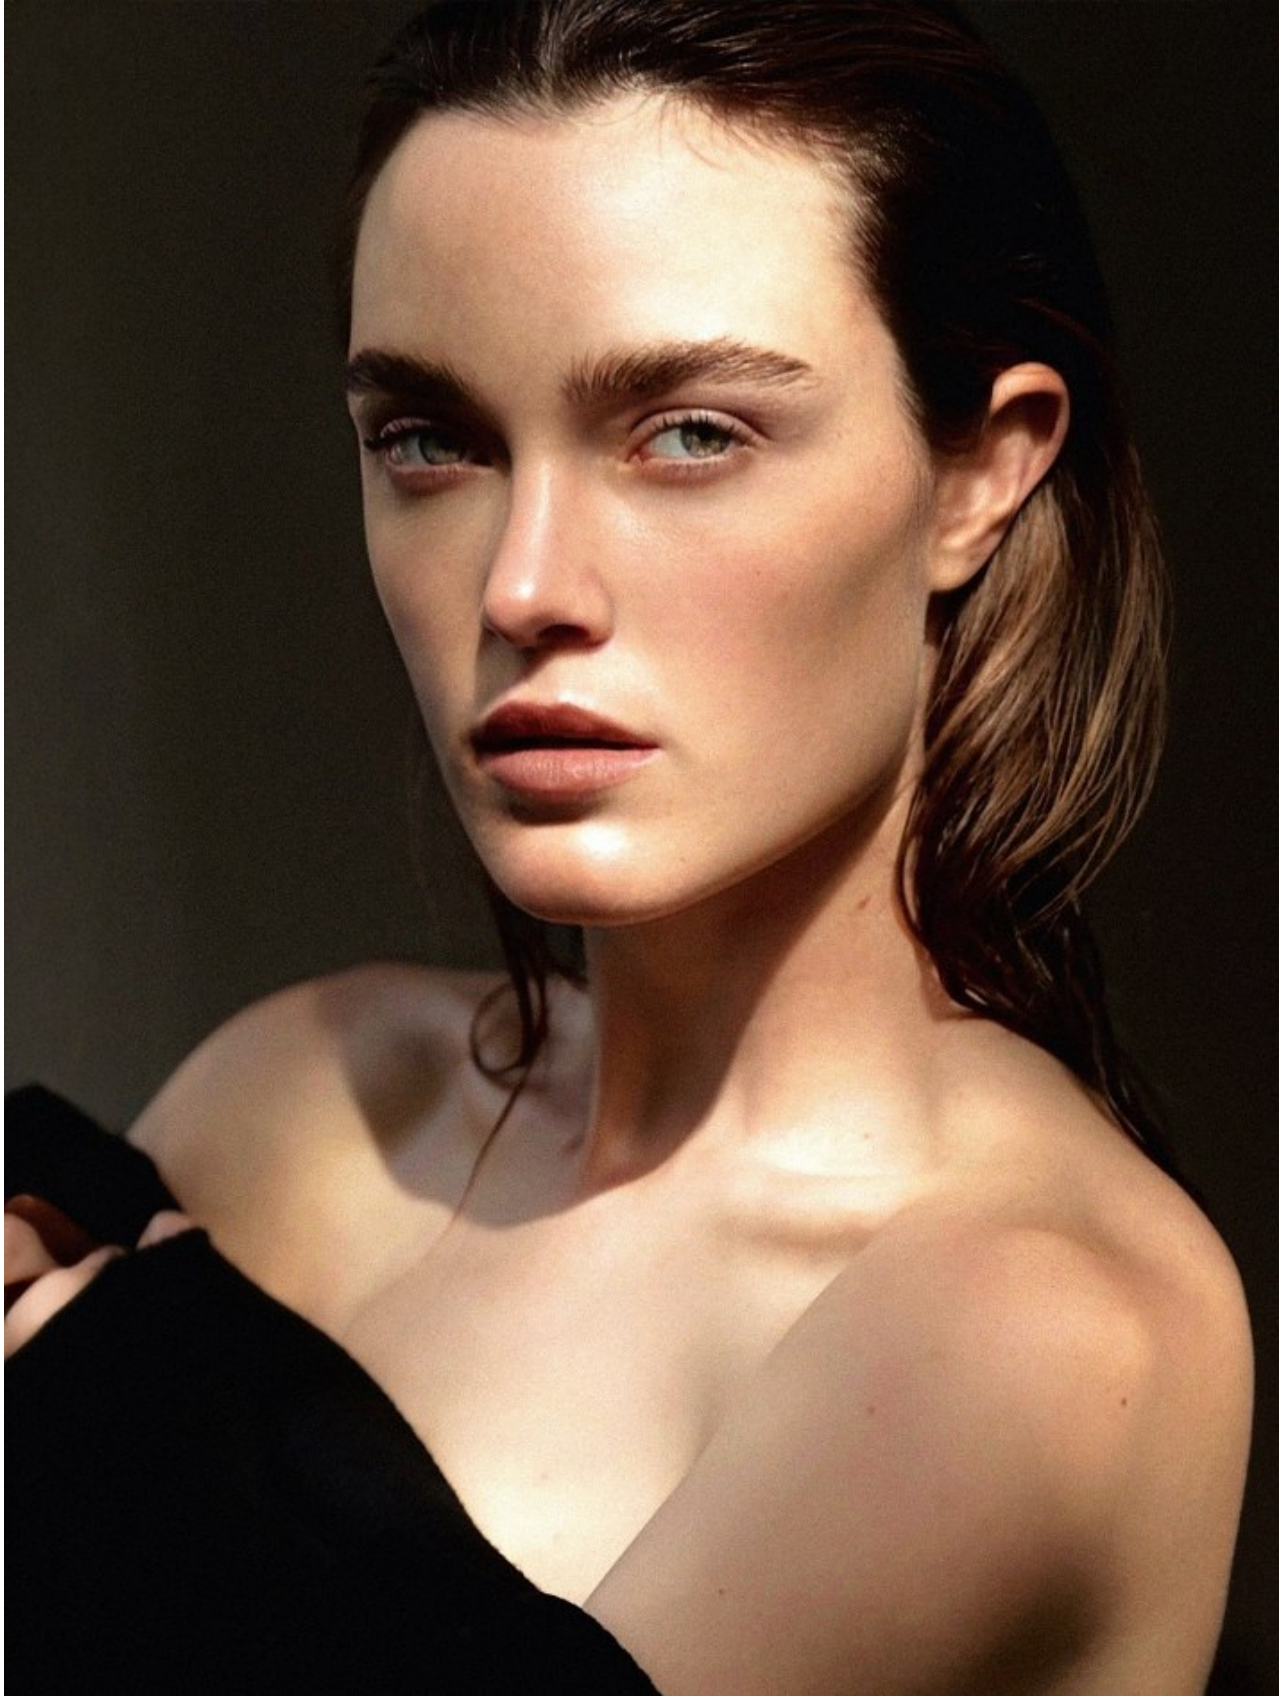

BOSS MODELS

CAPE TOWN

MEGAN GOSLETT

Height: 175cm Bust: 81cm Waist: 60cm Hips: 90cm Shoe: 7 UK Hair: Dark Blonde Eyes: Green

BOSS MODELS

CAPE TOWN

MEGAN GOSLETT

Height: 175cm Bust: 81cm Waist: 60cm Hips: 90cm Shoe: 7 UK Hair: Dark Blonde Eyes: Green