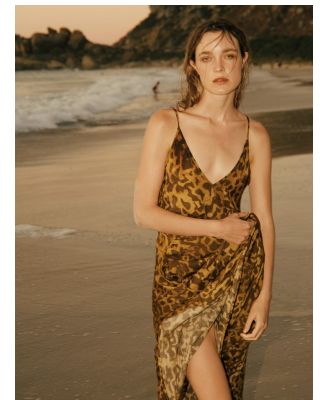

BOSS MODELS

CAPE TOWN

MEGAN GOSLETT

Height: 175cm Bust: 81cm Waist: 60cm Hips: 90cm Shoe: 7 UK Hair: Dark Blonde Eyes: Green

BOSS MODELS

CAPE TOWN

MEGAN GOSLETT

Height: 175cm Bust: 81cm Waist: 60cm Hips: 90cm Shoe: 7 UK Hair: Dark Blonde Eyes: Green