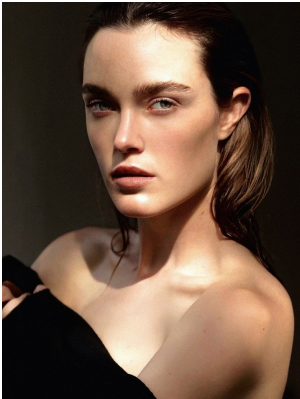

BOSS MODELS

CAPE TOWN

MEGAN GOSLETT

Height: 175cm Bust: 81cm Waist: 60cm Hips: 90cm Shoe: 7 UK Hair: Dark Blonde Eyes: Green

BOSS MODELS

CAPE TOWN

MEGAN GOSLETT

Height: 175cm Bust: 81cm Waist: 60cm Hips: 90cm Shoe: 7 UK Hair: Dark Blonde Eyes: Green