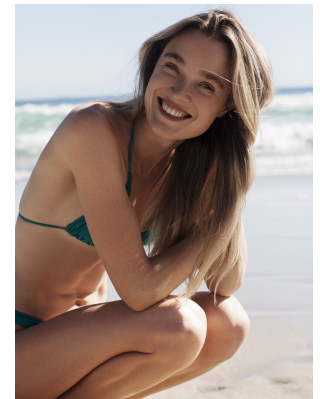

BOSS MODELS

CAPE TOWN

MEGAN GOSLETT

Height: 175cm Bust: 81cm Waist: 60cm Hips: 90cm Shoe: 7 UK Hair: Dark Blonde Eyes: Green

BOSS MODELS

CAPE TOWN

MEGAN GOSLETT

Height: 175cm Bust: 81cm Waist: 60cm Hips: 90cm Shoe: 7 UK Hair: Dark Blonde Eyes: Green