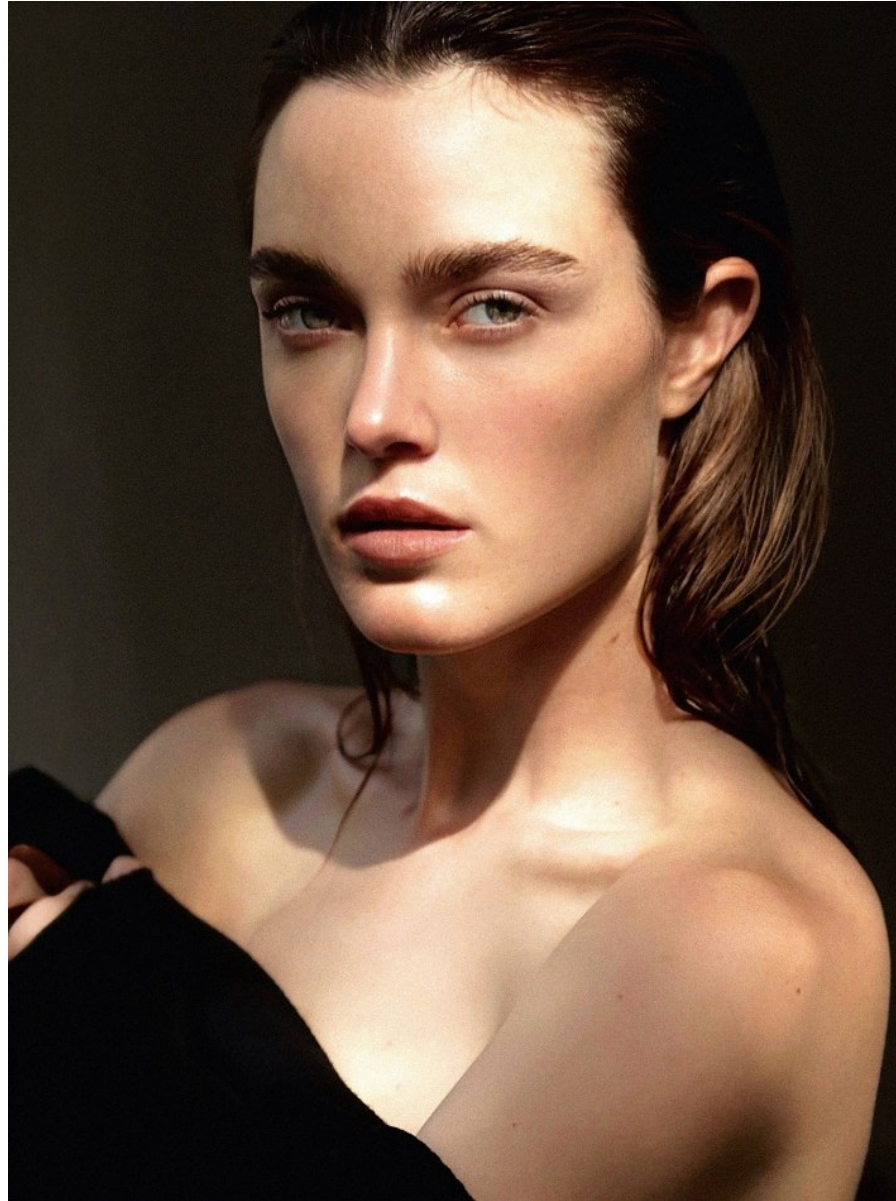

# BOSS MODELS

CAPE TOWN

MEGAN GOSLETT

Height: 175cm Bust: 81cm Waist: 60cm Hips: 90cm Shoe: 7 UK Hair: Dark Blonde Eyes: Green