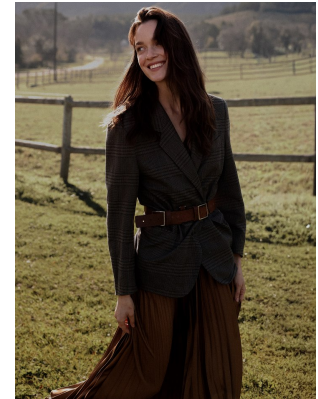

BOSS MODELS

CAPE TOWN

ZARA GOSLETT

Height: 175cm Bust: 80cm Waist: 61cm Hips: 90cm Shoe: 6.5 UK Hair: Brunette Eyes: Green

BOSS MODELS

CAPE TOWN

ZARA GOSLETT

Height: 175cm Bust: 80cm Waist: 61cm Hips: 90cm Shoe: 6.5 UK Hair: Brunette Eyes: Green

BOSS MODELS

CAPE TOWN

ZARA GOSLETT

Height: 175cm Bust: 80cm Waist: 61cm Hips: 90cm Shoe: 6.5 UK Hair: Brunette Eyes: Green