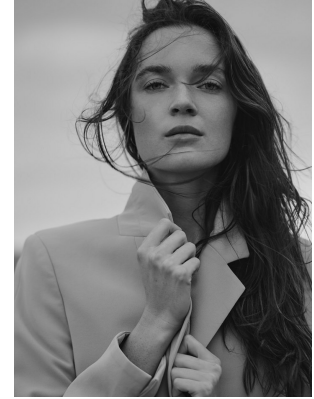

BOSS MODELS

CAPE TOWN

ZARA GOSLETT

Height: 175cm Bust: 80cm Waist: 61cm Hips: 90cm Shoe: 6.5 UK Hair: Brunette Eyes: Green

BOSS MODELS

CAPE TOWN

ZARA GOSLETT

Height: 175cm Bust: 80cm Waist: 61cm Hips: 90cm Shoe: 6.5 UK Hair: Brunette Eyes: Green

BOSS MODELS

CAPE TOWN

ZARA GOSLETT

Height: 175cm Bust: 80cm Waist: 61cm Hips: 90cm Shoe: 6.5 UK Hair: Brunette Eyes: Green