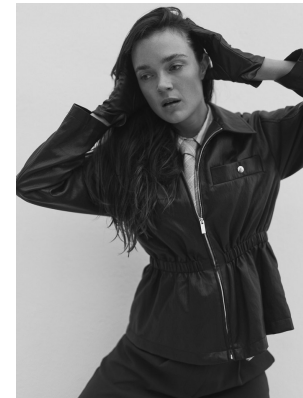

BOSS MODELS

CAPE TOWN

ZARA GOSLETT

Height: 175cm Bust: 80cm Waist: 61cm Hips: 90cm Shoe: 6.5 UK Hair: Brunette Eyes: Green

BOSS MODELS

CAPE TOWN

ZARA GOSLETT

Height: 175cm Bust: 80cm Waist: 61cm Hips: 90cm Shoe: 6.5 UK Hair: Brunette Eyes: Green

BOSS MODELS

CAPE TOWN

ZARA GOSLETT

Height: 175cm Bust: 80cm Waist: 61cm Hips: 90cm Shoe: 6.5 UK Hair: Brunette Eyes: Green