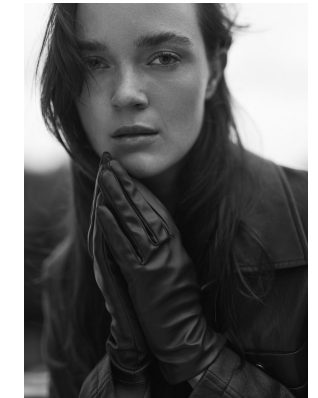

BOSS MODELS

CAPE TOWN

ZARA GOSLETT

Height: 175cm Bust: 80cm Waist: 61cm Hips: 90cm Shoe: 6.5 UK Hair: Brunette Eyes: Green

BOSS MODELS

CAPE TOWN

ZARA GOSLETT

Height: 175cm Bust: 80cm Waist: 61cm Hips: 90cm Shoe: 6.5 UK Hair: Brunette Eyes: Green

BOSS MODELS

CAPE TOWN

ZARA GOSLETT

Height: 175cm Bust: 80cm Waist: 61cm Hips: 90cm Shoe: 6.5 UK Hair: Brunette Eyes: Green