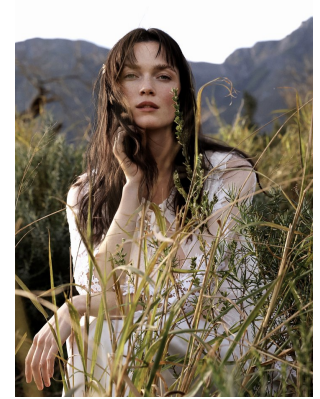

BOSS MODELS

CAPE TOWN

ZARA GOSLETT

Height: 175cm Bust: 80cm Waist: 61cm Hips: 90cm Shoe: 6.5 UK Hair: Brunette Eyes: Green

BOSS MODELS

CAPE TOWN

ZARA GOSLETT

Height: 175cm Bust: 80cm Waist: 61cm Hips: 90cm Shoe: 6.5 UK Hair: Brunette Eyes: Green

BOSS MODELS

CAPE TOWN

ZARA GOSLETT

Height: 175cm Bust: 80cm Waist: 61cm Hips: 90cm Shoe: 6.5 UK Hair: Brunette Eyes: Green