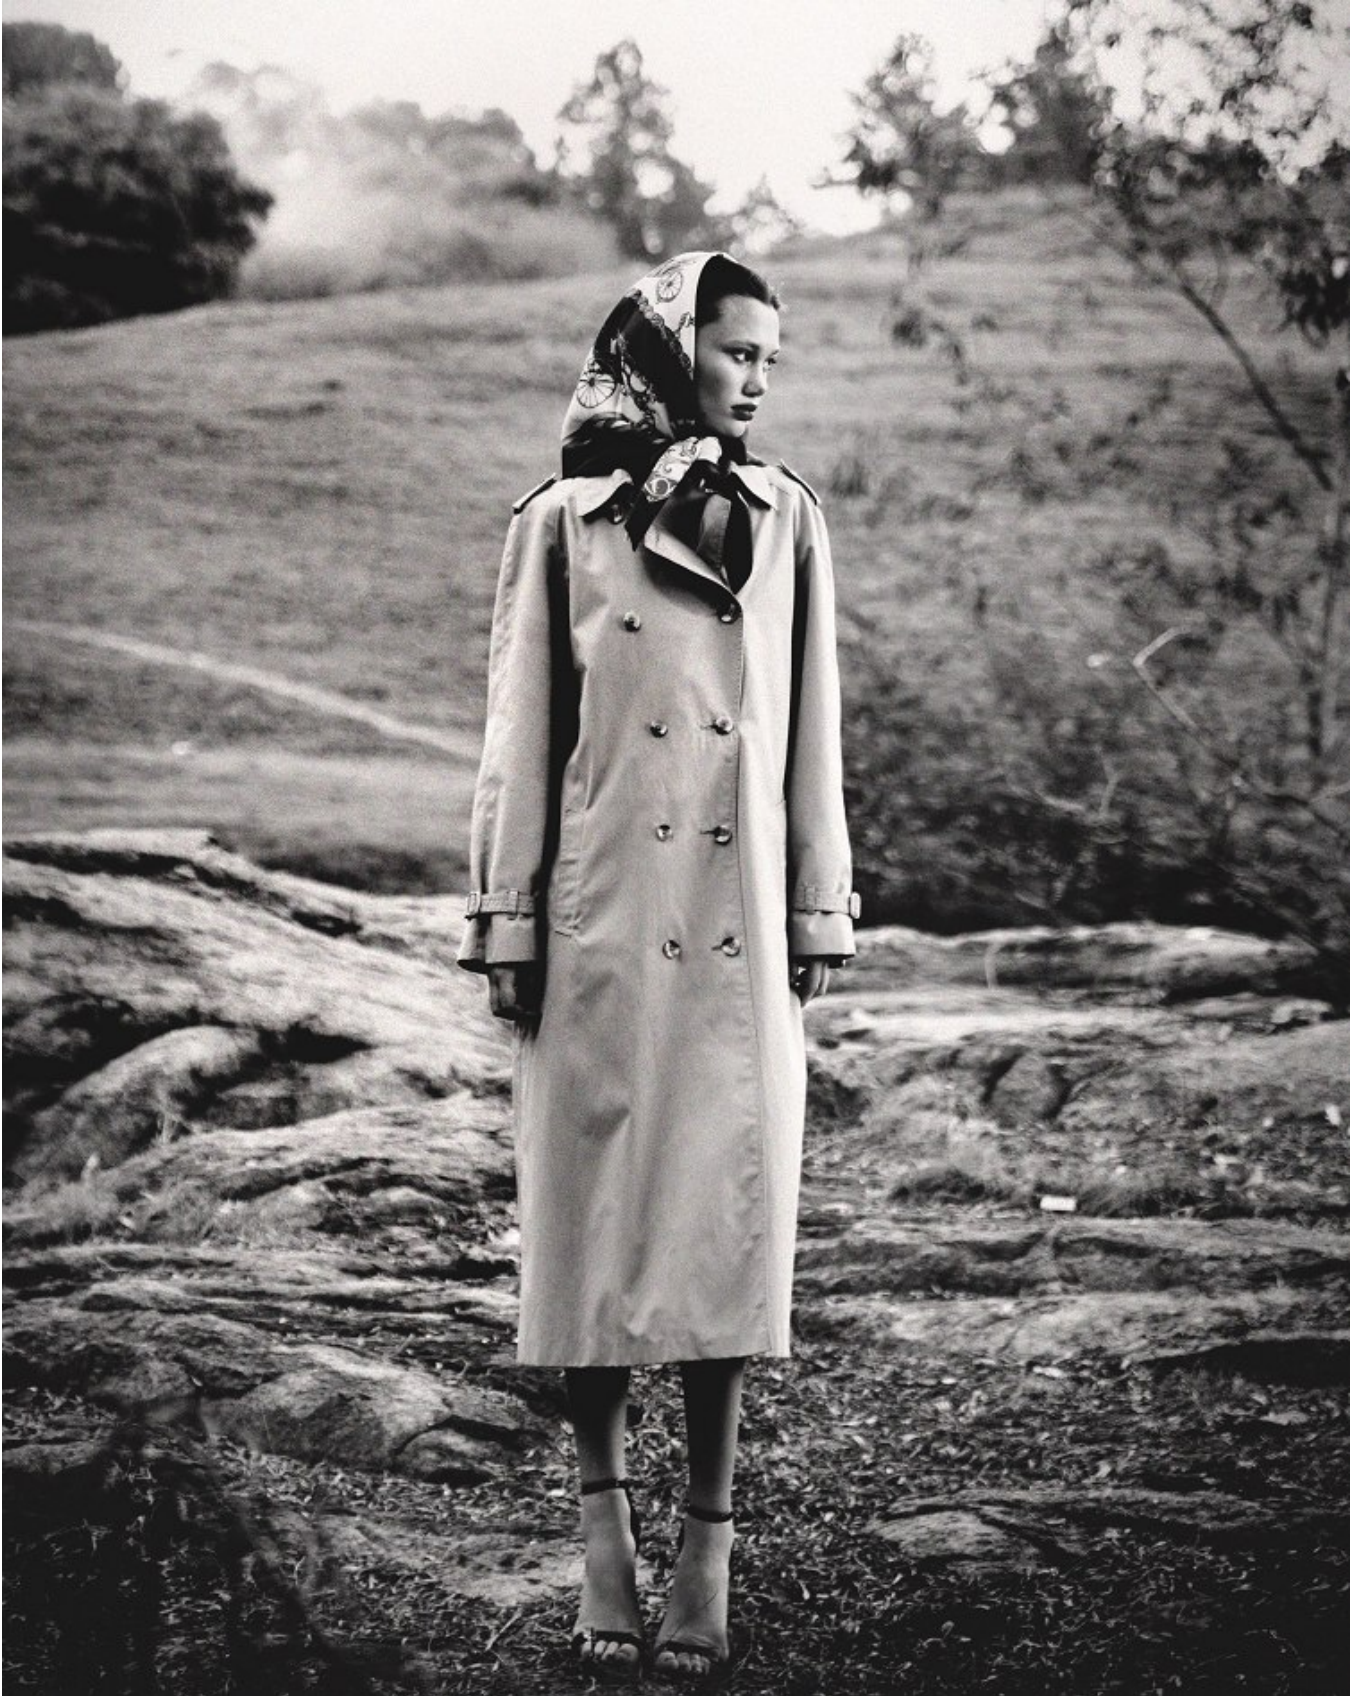

ROCHELLE PRETORIUS

BOSS MODELS

CAPE TOWN

ROCHELLE PRETORIUS

Height: 173cm Waist: 61cm Hips: 90cm Shoe: 5 UK Hair: Auburn Eyes: Blue