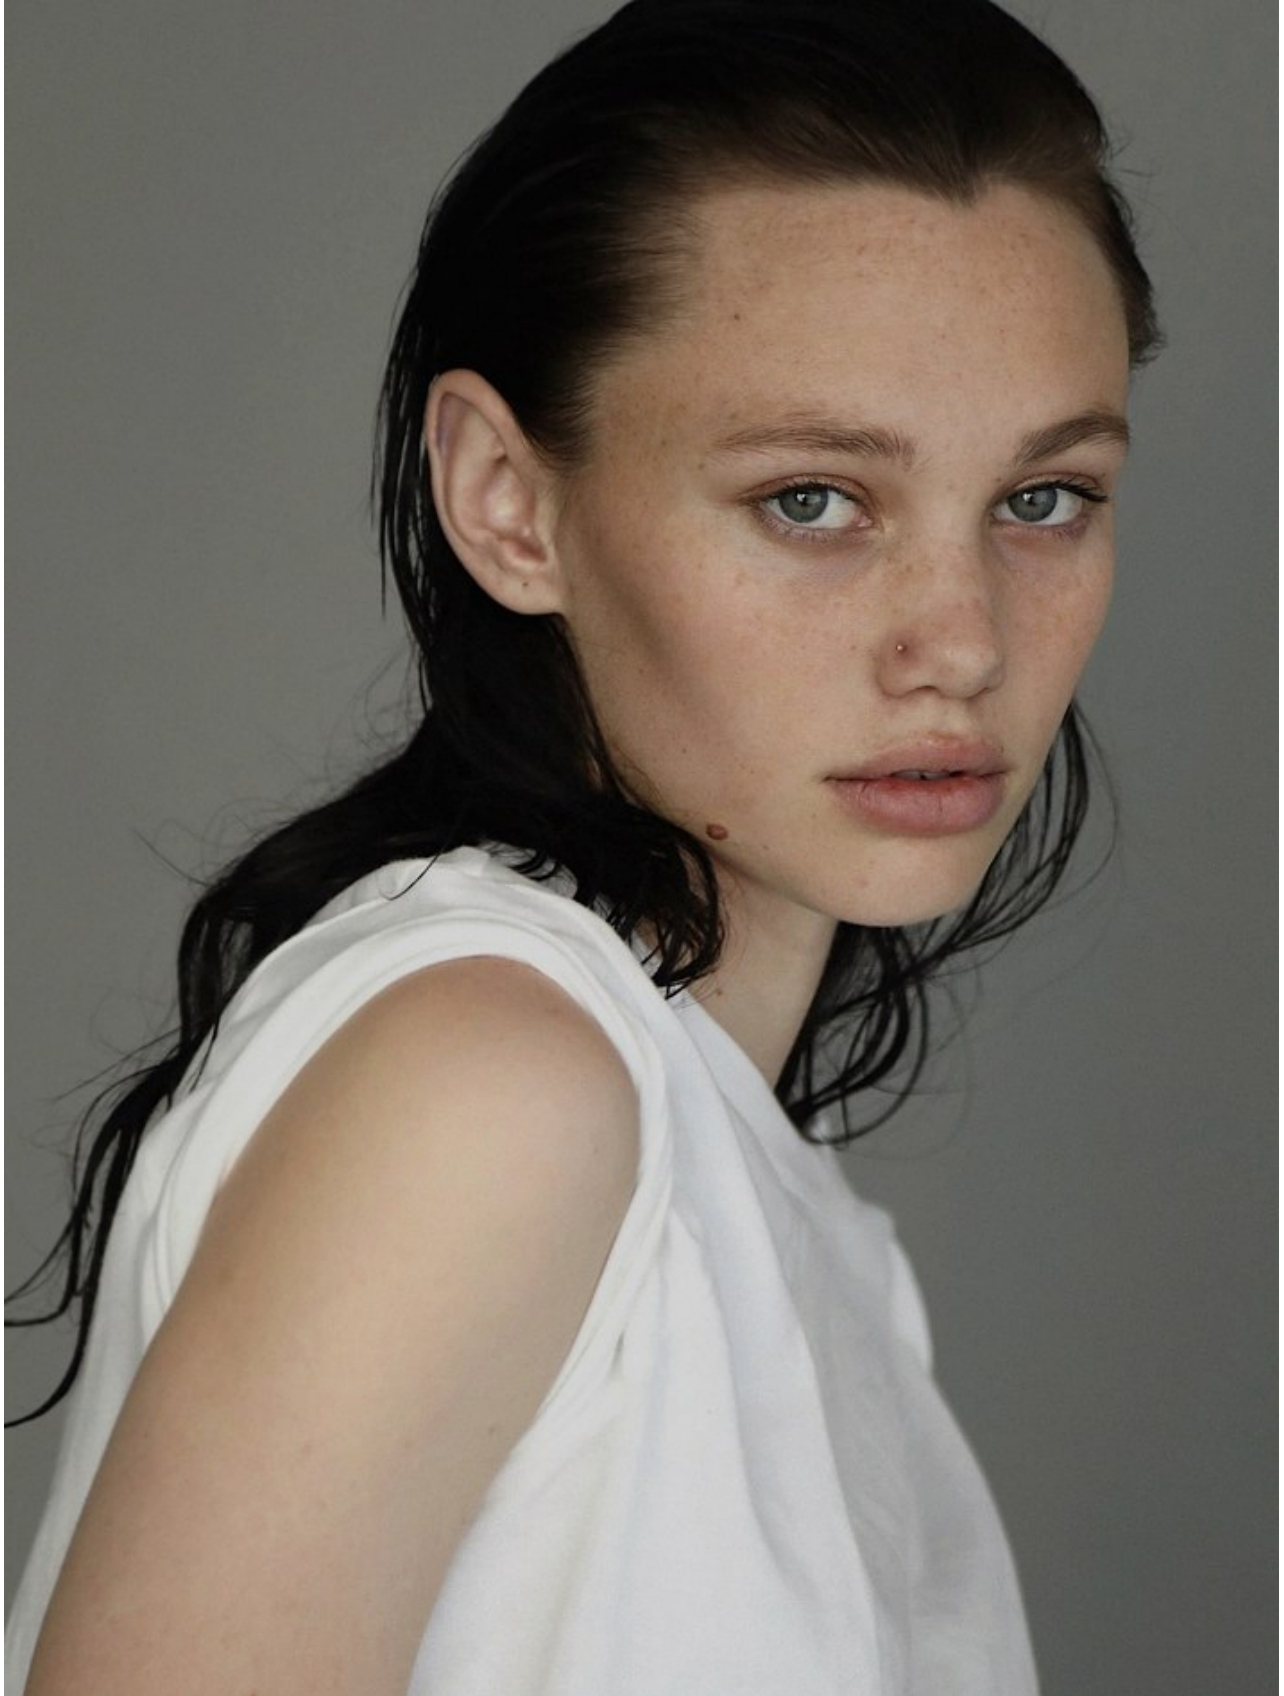

ROCHELLE PRETORIUS

BOSS MODELS

CAPE TOWN

ROCHELLE PRETORIUS

Height: 173cm Waist: 61cm Hips: 90cm Shoe: 5 UK Hair: Auburn Eyes: Blue