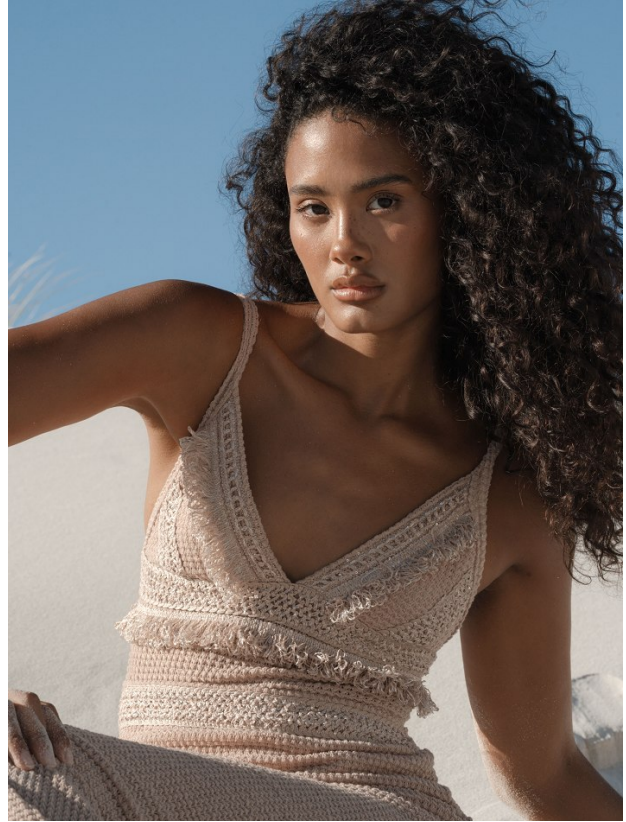

BOSS MODELS

CAPE TOWN

GEENAH PHILANDER

Height: 176cm Bust: 82cm Waist: 65cm Hips: 107cm Shoe: 7 UK Eyes: Dark Brown

BOSS MODELS

CAPE TOWN

GEENAH PHILANDER

Height: 176cm Bust: 82cm Waist: 65cm Hips: 107cm Shoe: 7 UK Eyes: Dark Brown