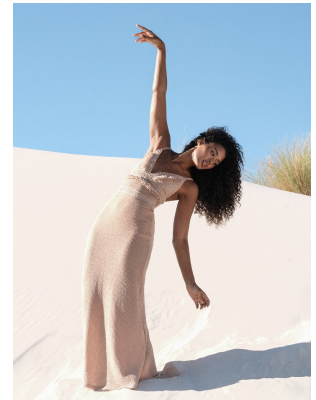

BOSS MODELS

CAPE TOWN

GEENAH PHILANDER

Height: 176cm Bust: 82cm Waist: 65cm Hips: 107cm Shoe: 7 UK Eyes: Dark Brown

BOSS MODELS

CAPE TOWN

Image: Geenah Philander represented by Boss Models Cape Town

GEENAH PHILANDER

Height: 176cm Bust: 82cm Waist: 65cm Hips: 107cm Shoe: 7 UK Eyes: Dark Brown

BOSS MODELS

CAPE TOWN

Image: Geenah Philander represented by Boss Models Cape Town

GEENAH PHILANDER

Height: 176cm Bust: 82cm Waist: 65cm Hips: 107cm Shoe: 7 UK Eyes: Dark Brown