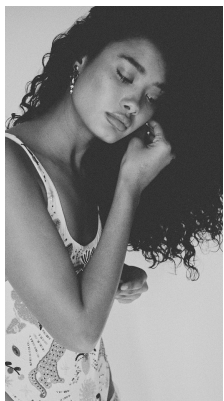

BOSS MODELS

CAPE TOWN

GEENAH PHILANDER

Height: 176cm Bust: 82cm Waist: 65cm Hips: 107cm Shoe: 7 UK Eyes: Dark Brown

BOSS MODELS

CAPE TOWN

Image: Geenah Philander represented by Boss Models Cape Town

GEENAH PHILANDER

Height: 176cm Bust: 82cm Waist: 65cm Hips: 107cm Shoe: 7 UK Eyes: Dark Brown

BOSS MODELS

CAPE TOWN

Image: Geenah Philander represented by Boss Models Cape Town

GEENAH PHILANDER

Height: 176cm Bust: 82cm Waist: 65cm Hips: 107cm Shoe: 7 UK Eyes: Dark Brown