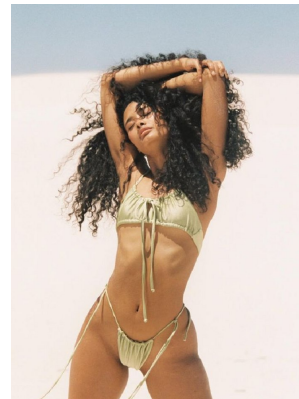

BOSS MODELS

CAPE TOWN

GEENAH PHILANDER

Height: 176cm Bust: 82cm Waist: 65cm Hips: 107cm Shoe: 7 UK Eyes: Dark Brown

BOSS MODELS

CAPE TOWN

Image: Geenah Philander represented by Boss Models Cape Town

GEENAH PHILANDER

Height: 176cm Bust: 82cm Waist: 65cm Hips: 107cm Shoe: 7 UK Eyes: Dark Brown

BOSS MODELS

CAPE TOWN

Image: Geenah Philander represented by Boss Models Cape Town

GEENAH PHILANDER

Height: 176cm Bust: 82cm Waist: 65cm Hips: 107cm Shoe: 7 UK Eyes: Dark Brown