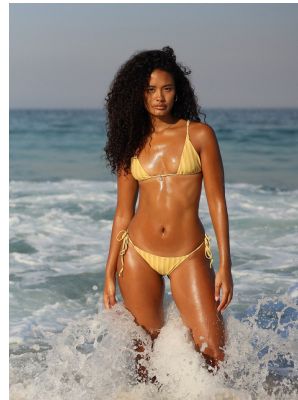

BOSS MODELS

CAPE TOWN

GEENAH PHILANDER

Height: 176cm Bust: 82cm Waist: 65cm Hips: 107cm Shoe: 7 UK Eyes: Dark Brown

BOSS MODELS

CAPE TOWN

Image: Geenah Philander represented by Boss Models Cape Town

GEENAH PHILANDER

Height: 176cm Bust: 82cm Waist: 65cm Hips: 107cm Shoe: 7 UK Eyes: Dark Brown

BOSS MODELS

CAPE TOWN

Image: Geenah Philander represented by Boss Models Cape Town

GEENAH PHILANDER

Height: 176cm Bust: 82cm Waist: 65cm Hips: 107cm Shoe: 7 UK Eyes: Dark Brown