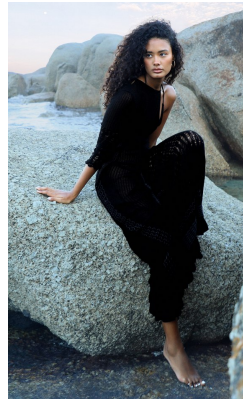

BOSS MODELS

CAPE TOWN

GEENAH PHILANDER

Height: 176cm Bust: 82cm Waist: 65cm Hips: 107cm Shoe: 7 UK Eyes: Dark Brown

BOSS MODELS

CAPE TOWN

Image: Geenah Philander represented by Boss Models Cape Town

GEENAH PHILANDER

Height: 176cm Bust: 82cm Waist: 65cm Hips: 107cm Shoe: 7 UK Eyes: Dark Brown

BOSS MODELS

CAPE TOWN

Image: Geenah Philander represented by Boss Models Cape Town

GEENAH PHILANDER

Height: 176cm Bust: 82cm Waist: 65cm Hips: 107cm Shoe: 7 UK Eyes: Dark Brown