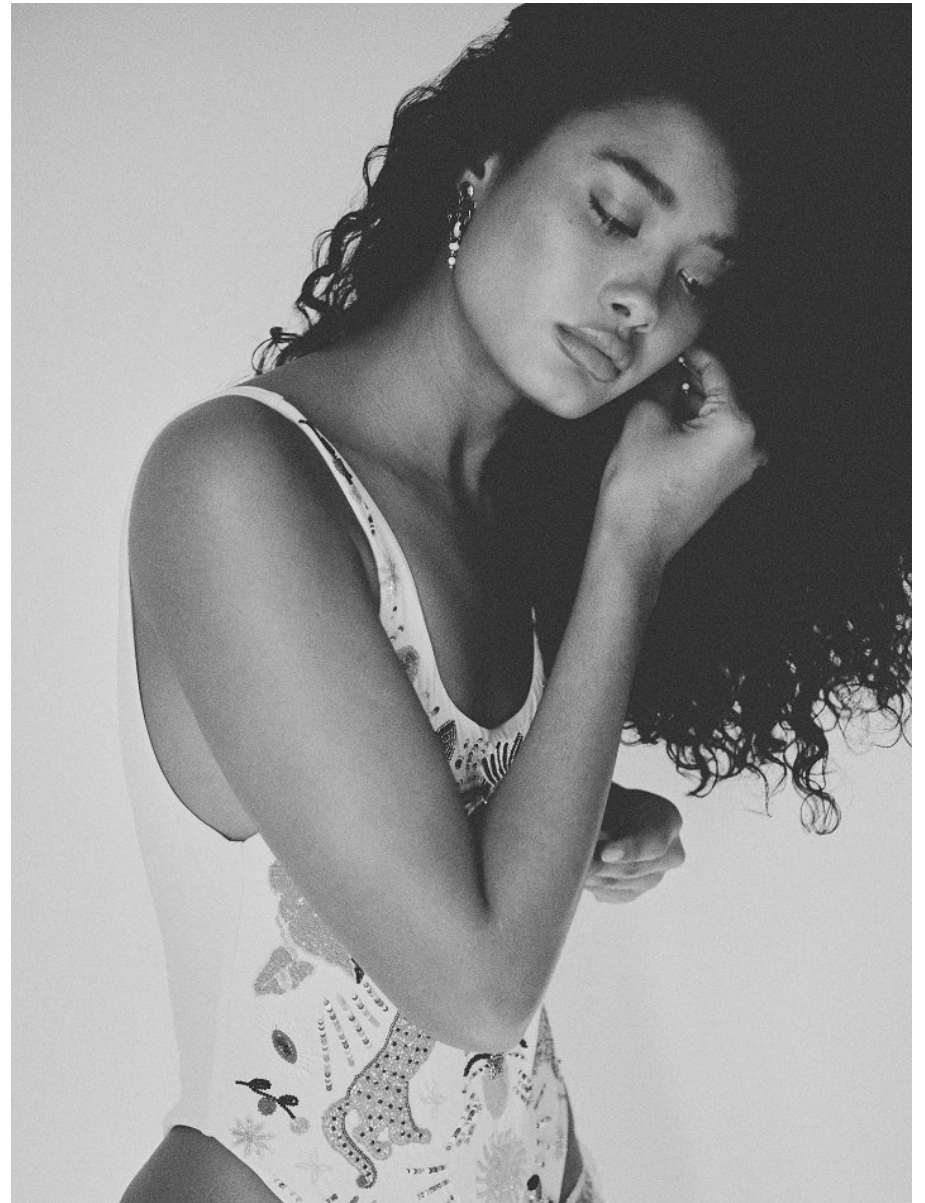

BOSS MODELS

CAPE TOWN

GEENAH PHILANDER

Height: 176cm Bust: 82cm Waist: 65cm Hips: 107cm Shoe: 7 UK Eyes: Dark Brown