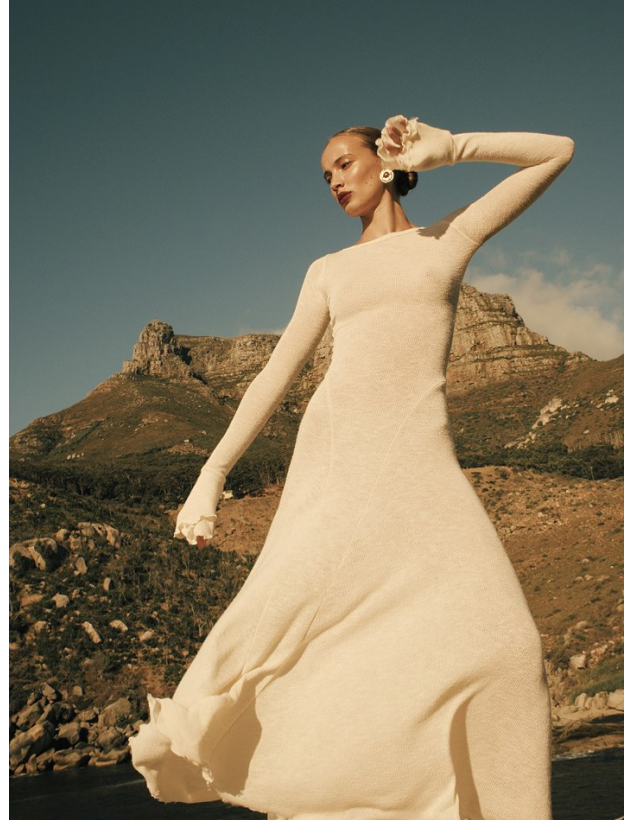

BOSS MODELS

CAPE TOWN

SUSARA MULLER

Height: 176cm Bust: 81cm Waist: 63cm Hips: 94cm Shoe: 6 UK Hair: Light Brown Eyes: Hazel

BOSS MODELS

CAPE TOWN

SUSARA MULLER

Height: 176cm Bust: 81cm Waist: 63cm Hips: 94cm Shoe: 6 UK Hair: Light Brown Eyes: Hazel