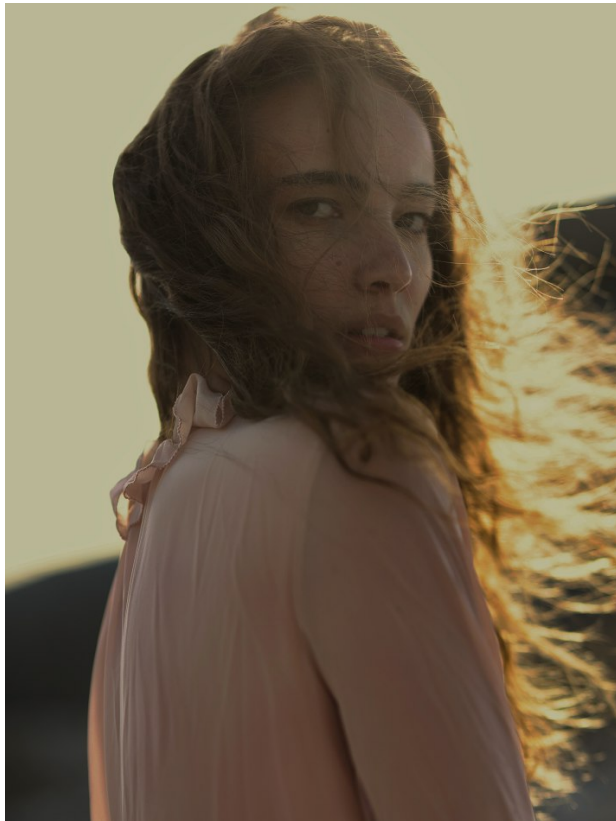

BOSS MODELS

CAPE TOWN

SUSARA MULLER

Height: 176cm Bust: 83cm Waist: 63cm Hips: 95cm Shoe: 6 UK Hair: Light Brown Eyes: Hazel