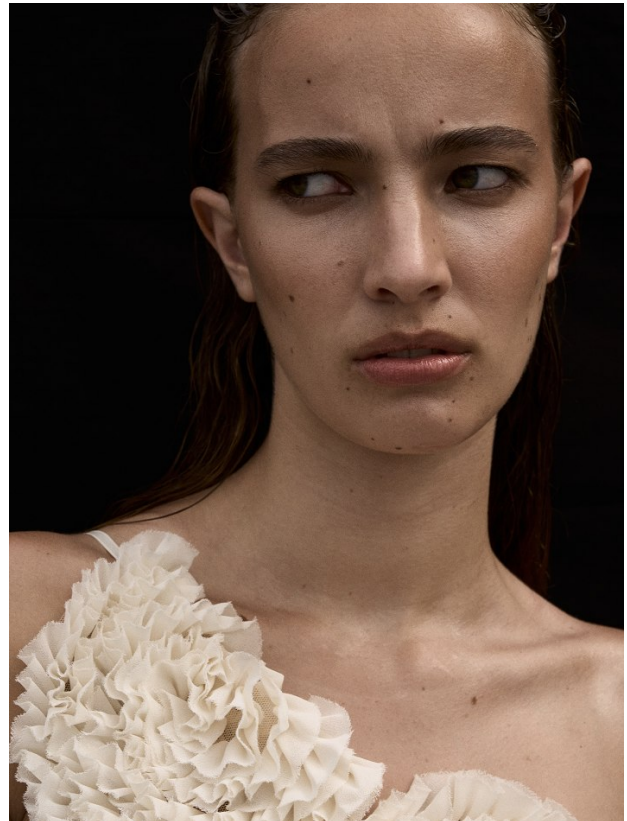

BOSS MODELS

CAPE TOWN

SUSARA MULLER

Height: 176cm Bust: 83cm Waist: 63cm Hips: 95cm Shoe: 6 UK Hair: Light Brown Eyes: Hazel

BOSS MODELS

CAPE TOWN

SUSARA MULLER

Height: 176cm Bust: 83cm Waist: 63cm Hips: 95cm Shoe: 6 UK Hair: Light Brown Eyes: Hazel