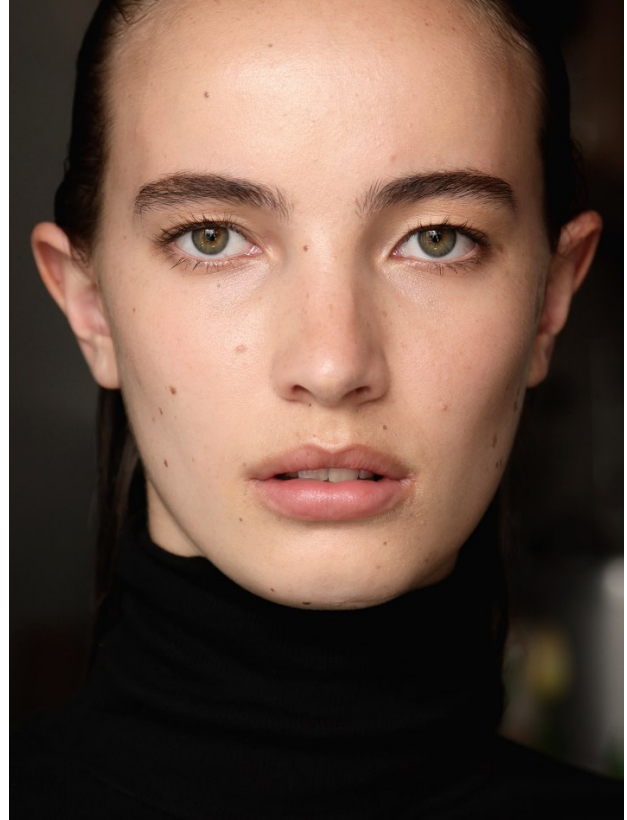

BOSS MODELS

CAPE TOWN

SUSARA MULLER

Height: 176cm Bust: 83cm Waist: 63cm Hips: 95cm Shoe: 6 UK Hair: Light Brown Eyes: Hazel