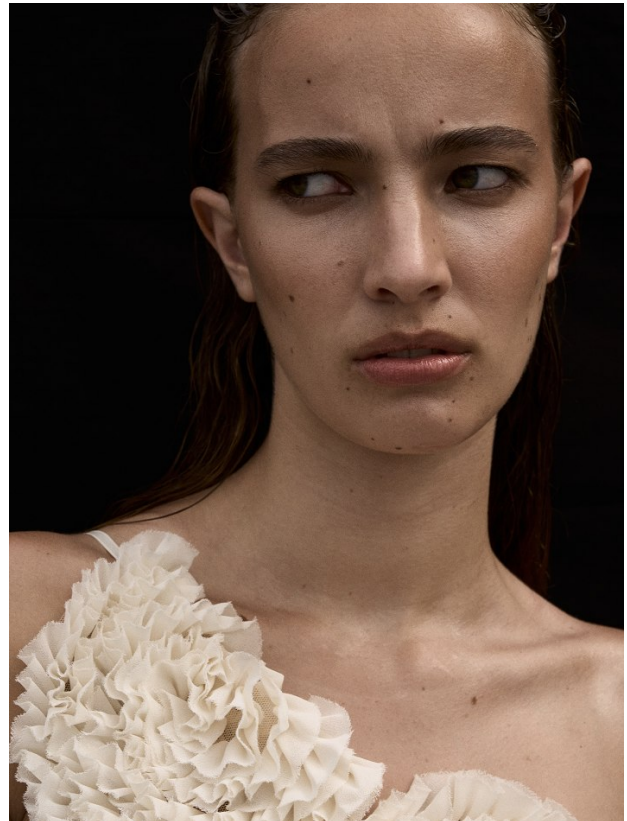

BOSS MODELS

CAPE TOWN

SUSARA MULLER

Height: 176cm Bust: 81cm Waist: 63cm Hips: 94cm Shoe: 6 UK Hair: Light Brown Eyes: Hazel

BOSS MODELS

CAPE TOWN

SUSARA MULLER

Height: 176cm Bust: 81cm Waist: 63cm Hips: 94cm Shoe: 6 UK Hair: Light Brown Eyes: Hazel