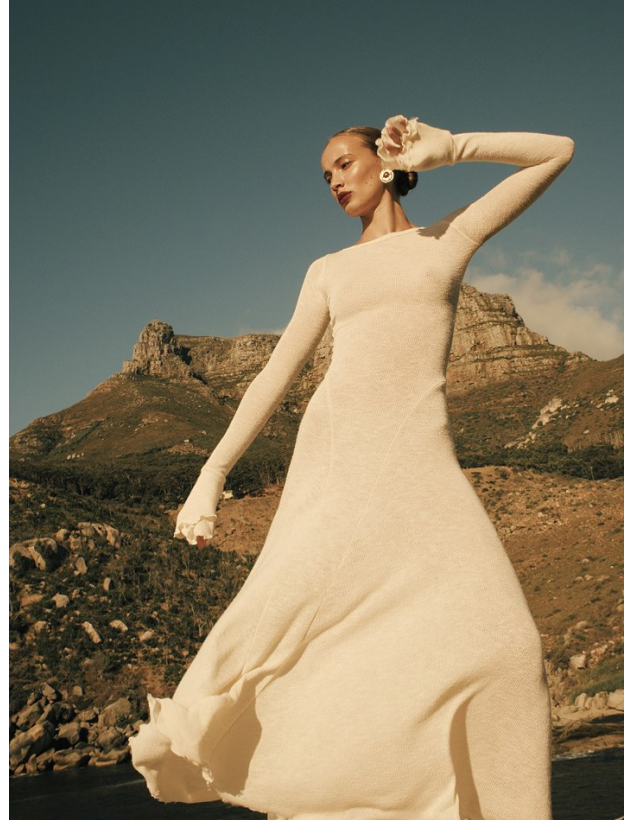

BOSS MODELS

CAPE TOWN

SUSARA MULLER

Height: 176cm Bust: 83cm Waist: 63cm Hips: 95cm Shoe: 6 UK Hair: Light Brown Eyes: Hazel

BOSS MODELS

CAPE TOWN

SUSARA MULLER

Height: 176cm Bust: 83cm Waist: 63cm Hips: 95cm Shoe: 6 UK Hair: Light Brown Eyes: Hazel