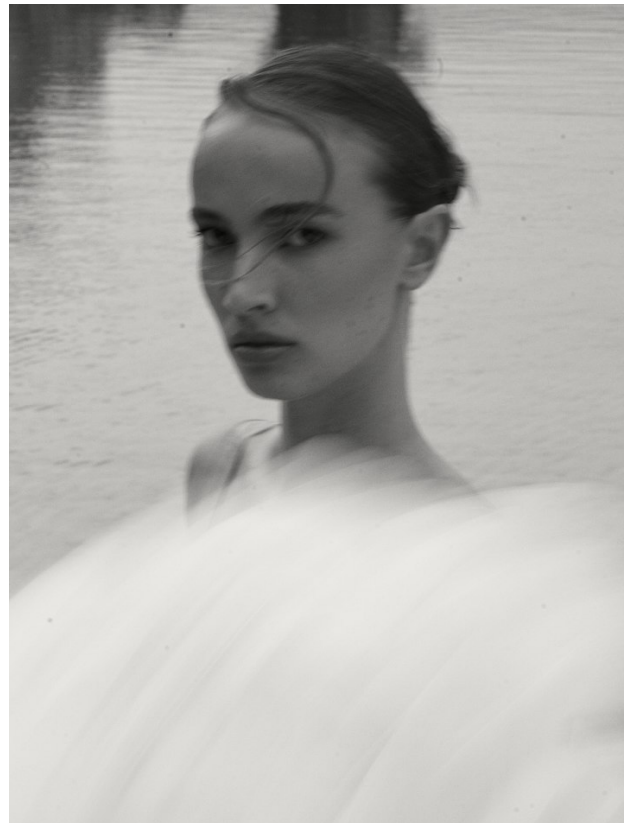

BOSS MODELS

CAPE TOWN

SUSARA MULLER

Height: 176cm Bust: 83cm Waist: 63cm Hips: 95cm Shoe: 6 UK Hair: Light Brown Eyes: Hazel

BOSS MODELS

CAPE TOWN

SUSARA MULLER

Height: 176cm Bust: 83cm Waist: 63cm Hips: 95cm Shoe: 6 UK Hair: Light Brown Eyes: Hazel