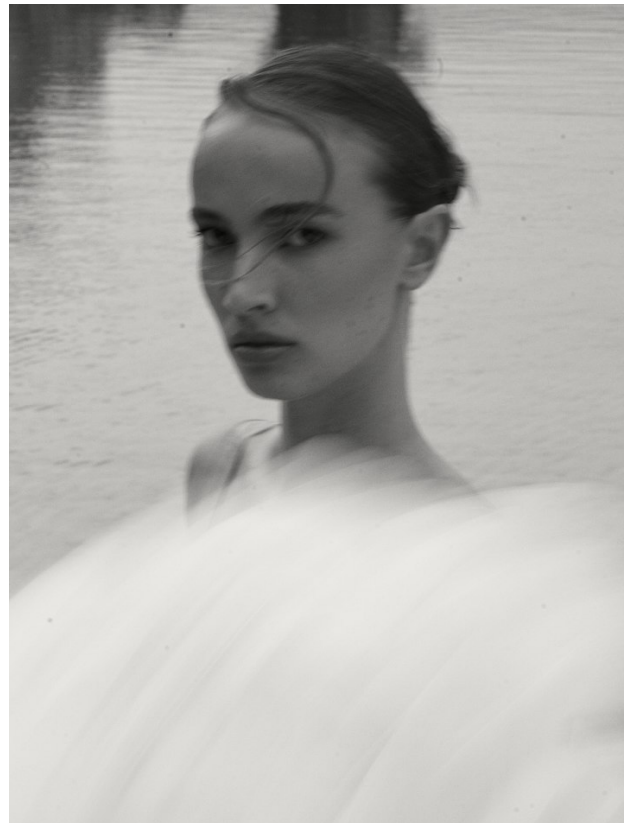

BOSS MODELS

CAPE TOWN

SUSARA MULLER

Height: 176cm Bust: 81cm Waist: 63cm Hips: 94cm Shoe: 6 UK Hair: Light Brown Eyes: Hazel

BOSS MODELS

CAPE TOWN

SUSARA MULLER

Height: 176cm Bust: 81cm Waist: 63cm Hips: 94cm Shoe: 6 UK Hair: Light Brown Eyes: Hazel