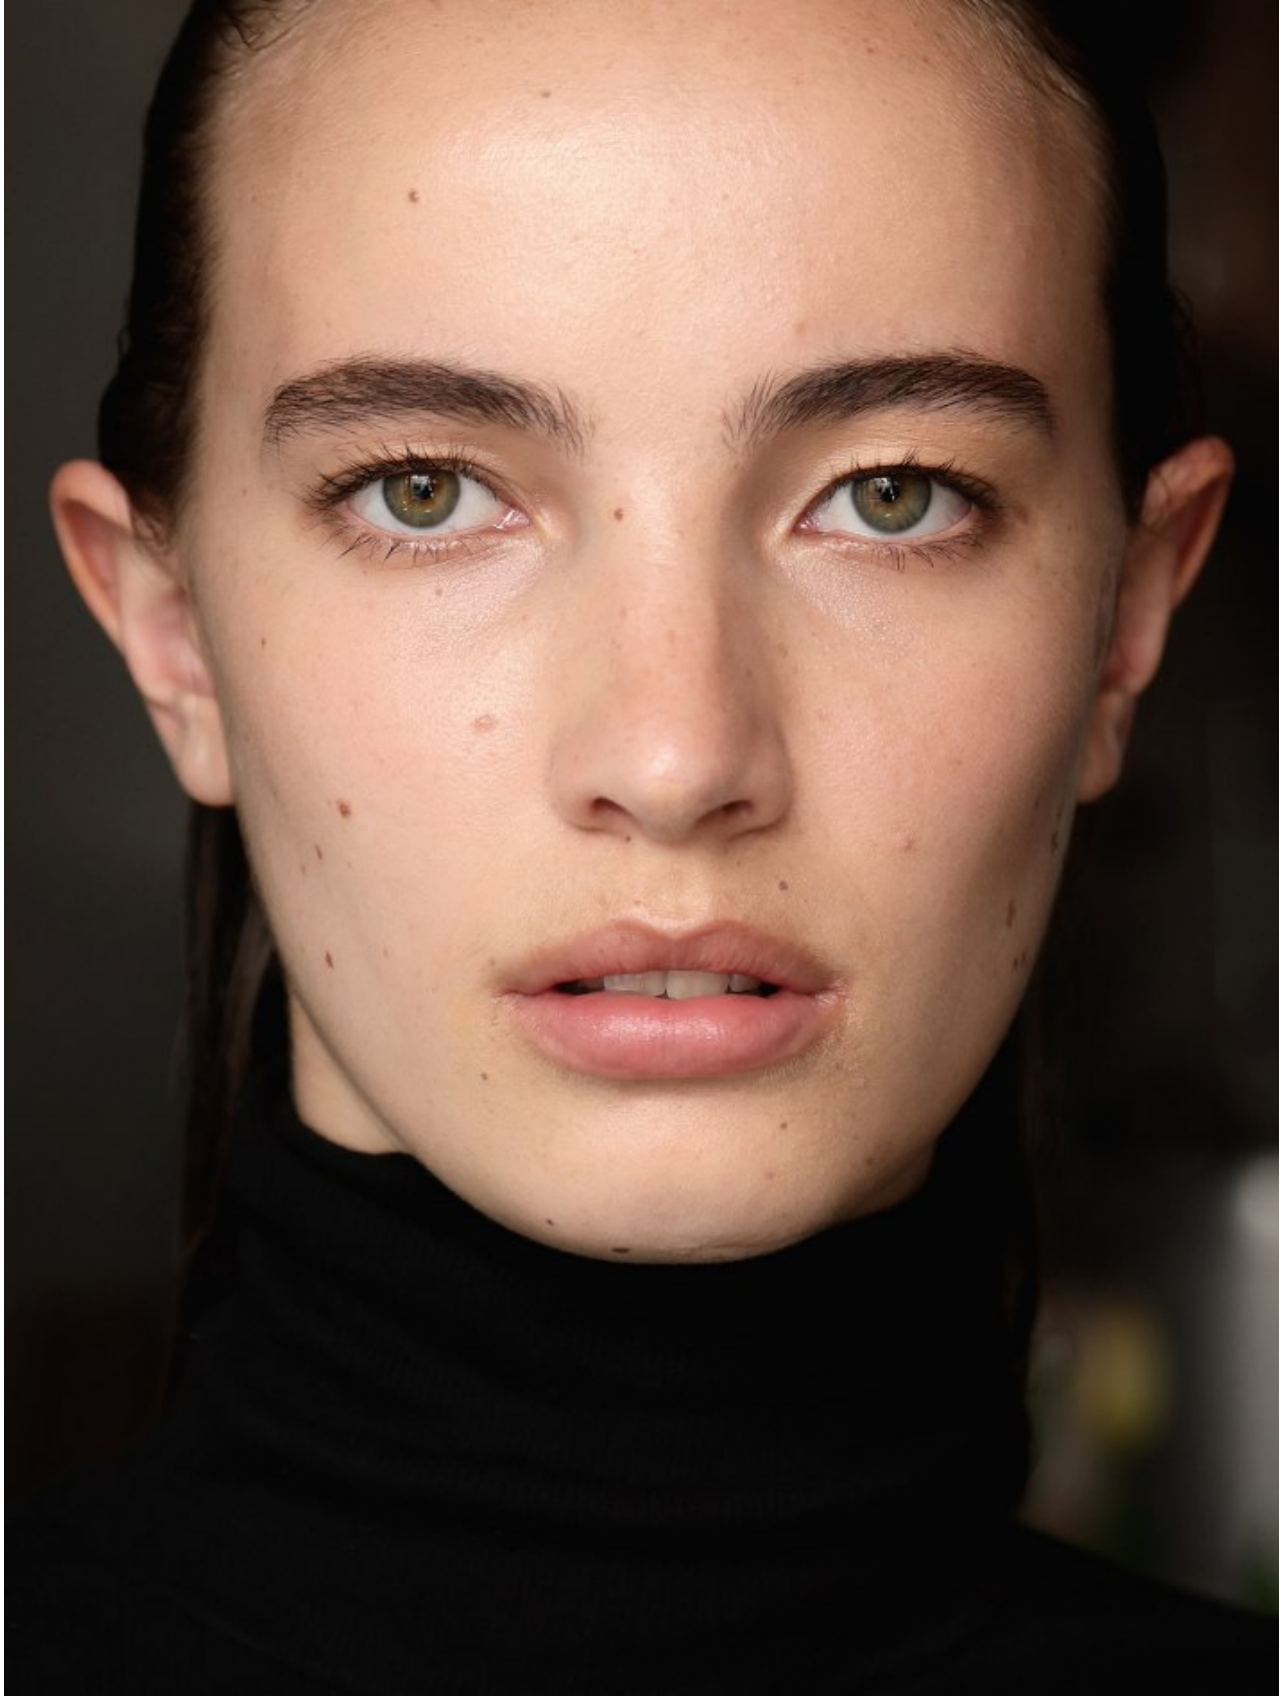

BOSS MODELS

CAPE TOWN

SUSARA MULLER

Height: 176cm Bust: 83cm Waist: 63cm Hips: 95cm Shoe: 6 UK Hair: Light Brown Eyes: Hazel