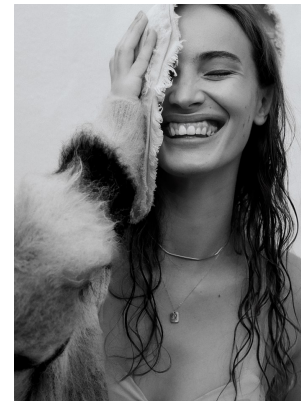

# BOSS MODELS

CAPE TOWN

## SUSARA MULLER

Height: 176cm Bust: 83cm Waist: 63cm Hips: 95cm Shoe: 6 UK Hair: Light Brown Eyes: Hazel