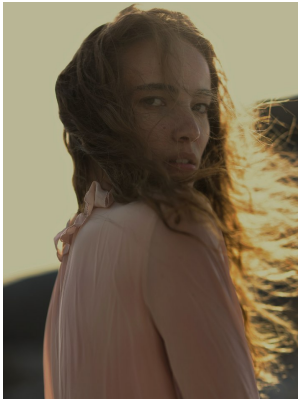

BOSS MODELS

CAPE TOWN

SUSARA MULLER

Height: 176cm Bust: 83cm Waist: 63cm Hips: 95cm Shoe: 6 UK Hair: Light Brown Eyes: Hazel