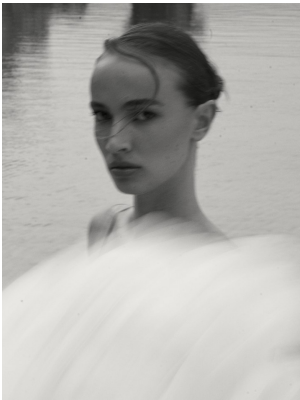

# BOSS MODELS

CAPE TOWN

## SUSARA MULLER

Height: 176cm Bust: 83cm Waist: 63cm Hips: 95cm Shoe: 6 UK Hair: Light Brown Eyes: Hazel