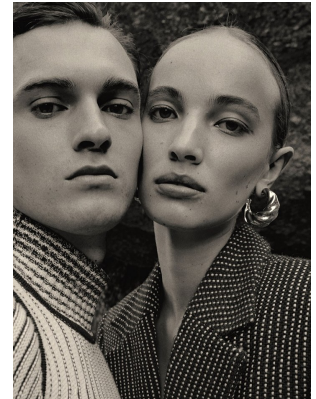

BOSS MODELS

CAPE TOWN

SUSARA MULLER

Height: 176cm Bust: 83cm Waist: 63cm Hips: 95cm Shoe: 6 UK Hair: Light Brown Eyes: Hazel