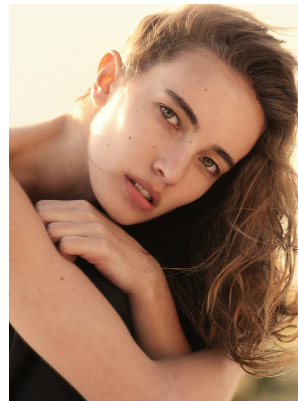

# BOSS MODELS

CAPE TOWN

## SUSARA MULLER

Height: 176cm Bust: 83cm Waist: 63cm Hips: 95cm Shoe: 6 UK Hair: Light Brown Eyes: Hazel