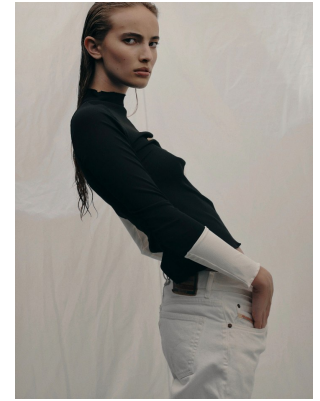

# BOSS MODELS

CAPE TOWN

## SUSARA MULLER

Height: 176cm Bust: 83cm Waist: 63cm Hips: 95cm Shoe: 6 UK Hair: Light Brown Eyes: Hazel