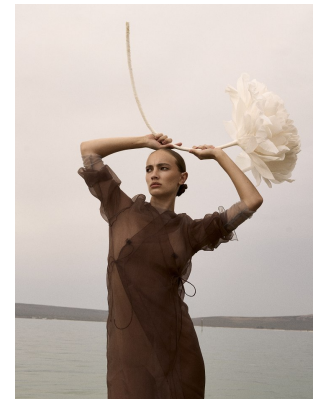

# BOSS MODELS

CAPE TOWN

## SUSARA MULLER

Height: 176cm Bust: 83cm Waist: 63cm Hips: 95cm Shoe: 6 UK Hair: Light Brown Eyes: Hazel