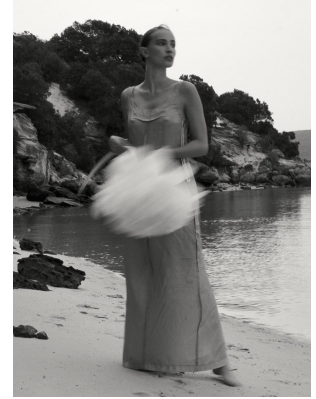

# BOSS MODELS

CAPE TOWN

## SUSARA MULLER

Height: 176cm Bust: 83cm Waist: 63cm Hips: 95cm Shoe: 6 UK Hair: Light Brown Eyes: Hazel