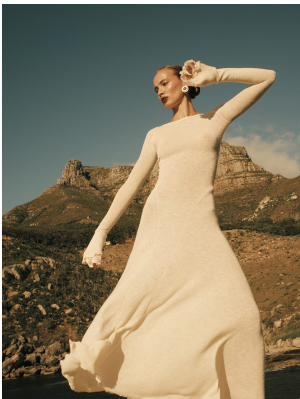

# BOSS MODELS

CAPE TOWN

## SUSARA MULLER

Height: 176cm Bust: 83cm Waist: 63cm Hips: 95cm Shoe: 6 UK Hair: Light Brown Eyes: Hazel