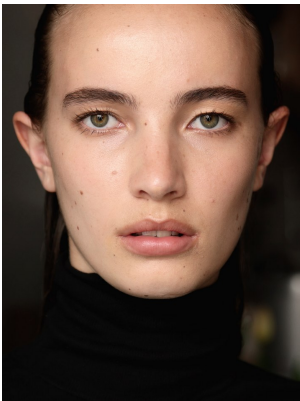

# BOSS MODELS

CAPE TOWN

## SUSARA MULLER

Height: 176cm Bust: 83cm Waist: 63cm Hips: 95cm Shoe: 6 UK Hair: Light Brown Eyes: Hazel