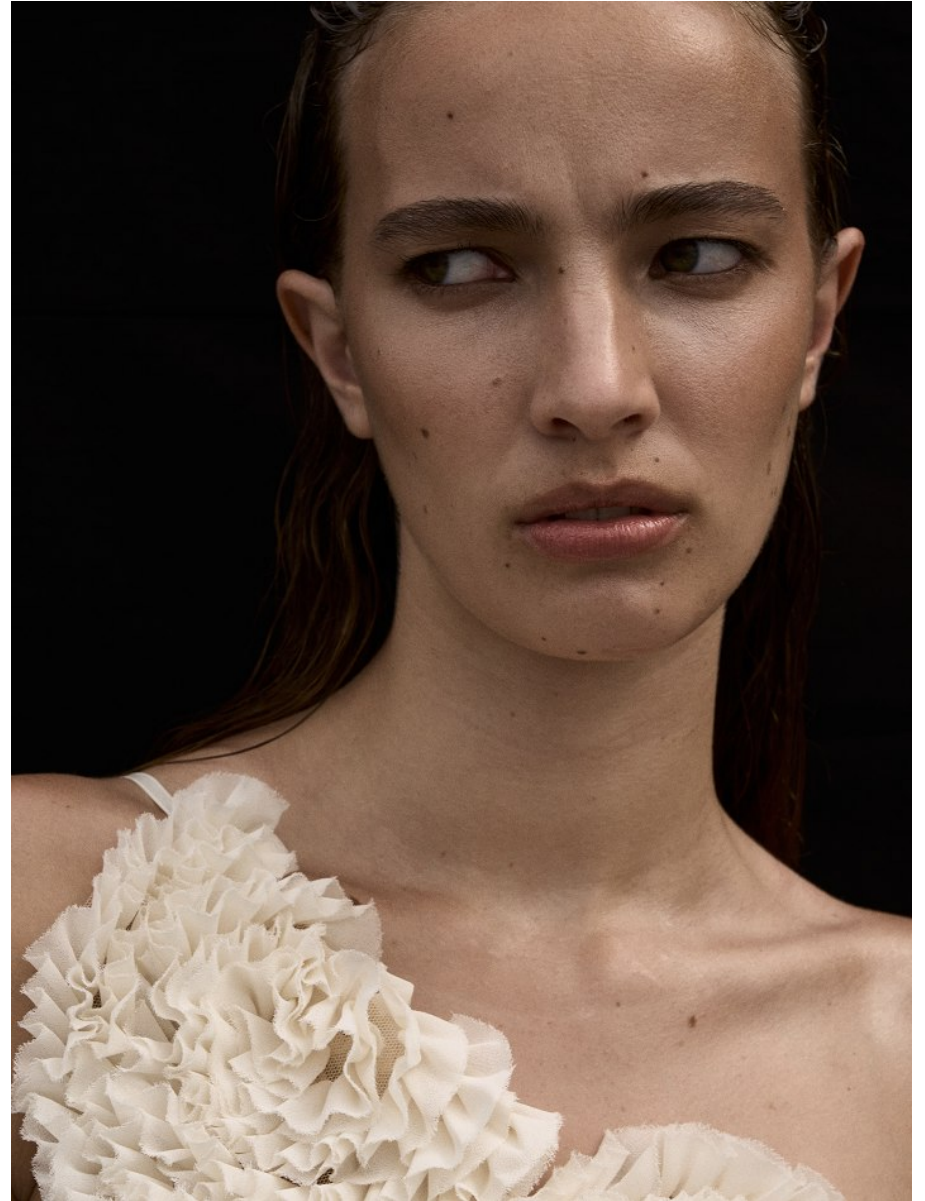

BOSS MODELS

CAPE TOWN

SUSARA MULLER

Height: 176cm Bust: 83cm Waist: 63cm Hips: 95cm Shoe: 6 UK Hair: Light Brown Eyes: Hazel