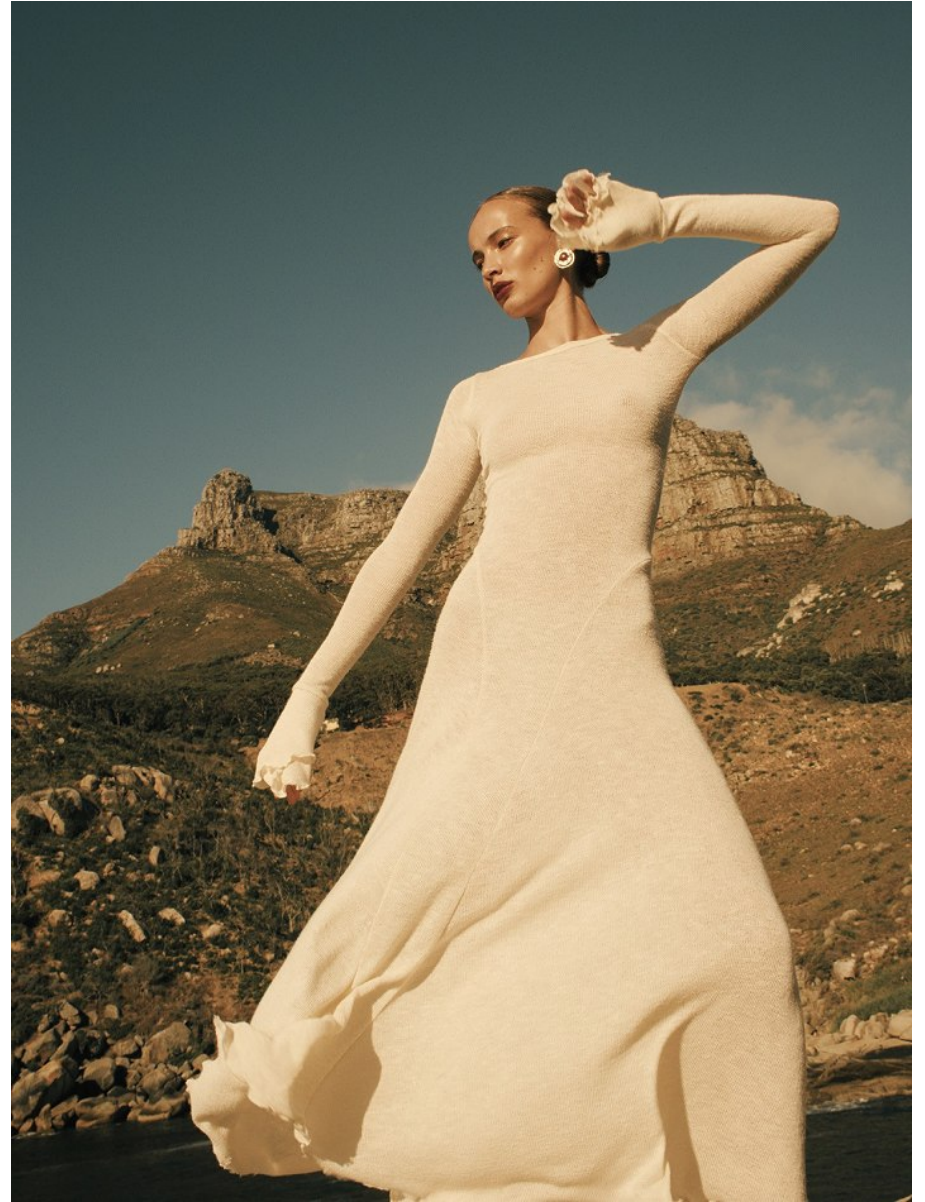

BOSS MODELS

CAPE TOWN

SUSARA MULLER

Height: 176cm Bust: 83cm Waist: 63cm Hips: 95cm Shoe: 6 UK Hair: Light Brown Eyes: Hazel