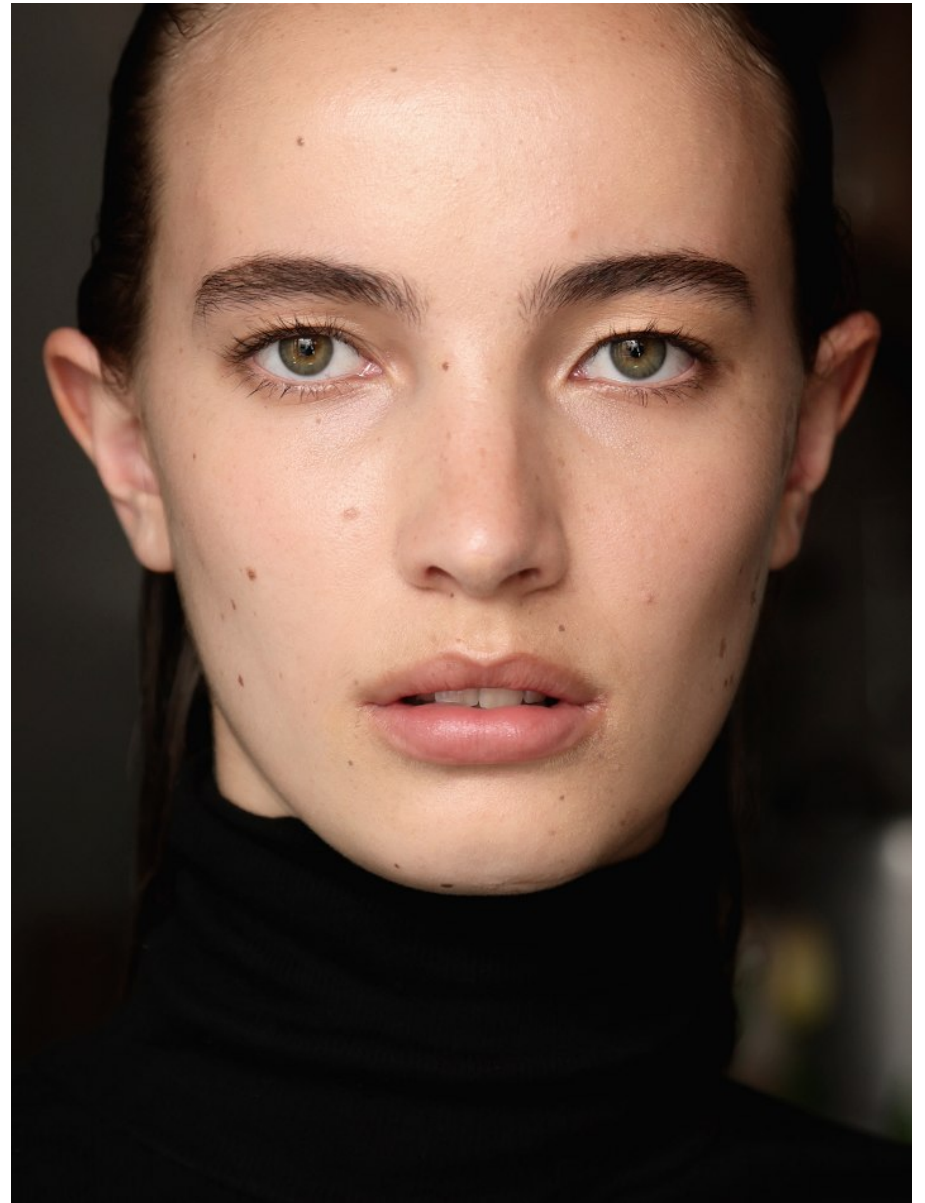

BOSS MODELS

CAPE TOWN

SUSARA MULLER

Height: 176cm Bust: 83cm Waist: 63cm Hips: 95cm Shoe: 6 UK Hair: Light Brown Eyes: Hazel