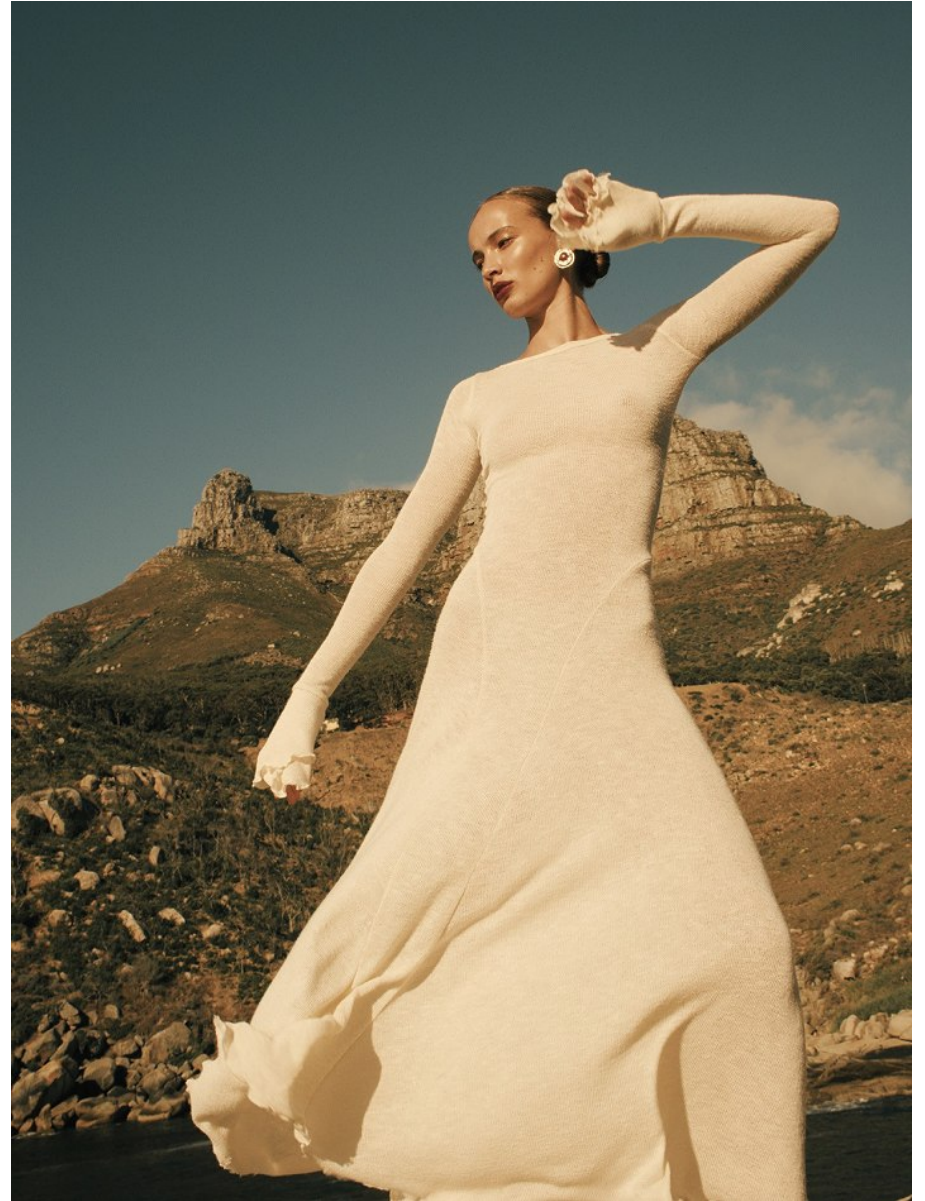

BOSS MODELS

CAPE TOWN

SUSARA MULLER

Height: 176cm Bust: 81cm Waist: 63cm Hips: 94cm Shoe: 6 UK Hair: Light Brown Eyes: Hazel