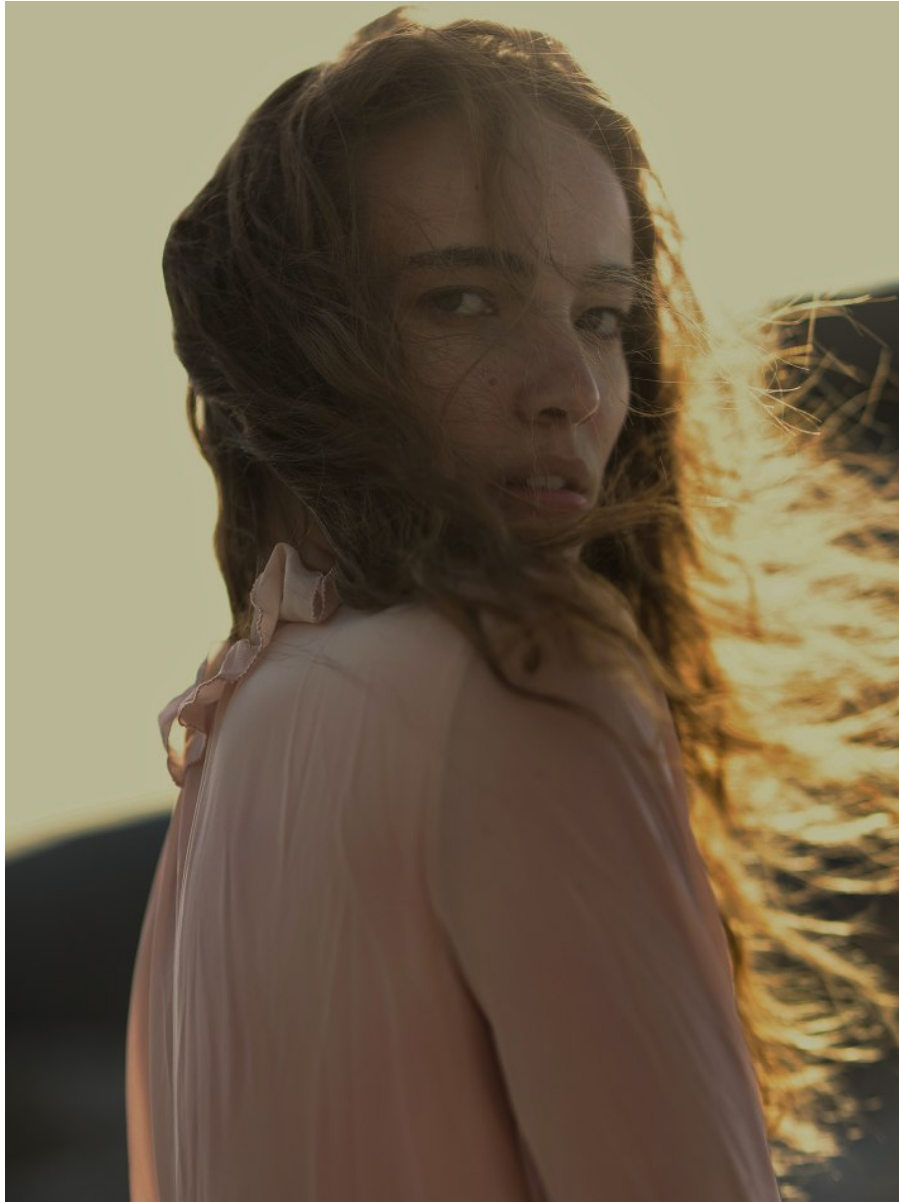

SUSARA MULLER

BOSS MODELS

CAPE TOWN

SUSARA MULLER

Height: 176cm Bust: 83cm Waist: 63cm Hips: 95cm Shoe: 6 UK Hair: Light Brown Eyes: Hazel