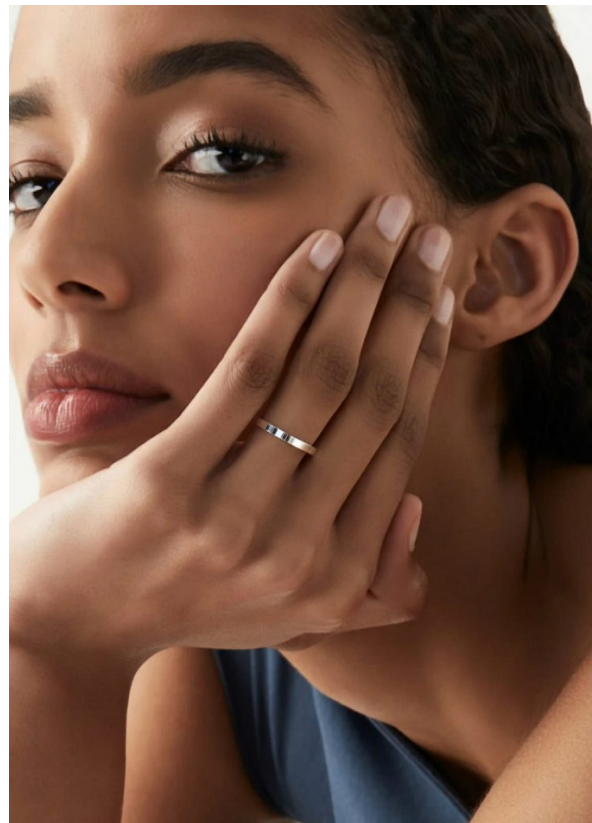

BOSS MODELS

CAPE TOWN

LINA CLAUS

Height: 181cm Bust: 88cm Waist: 58cm Hips: 90cm Shoe: 7.5 UK Hair: Brown Eyes: Brown