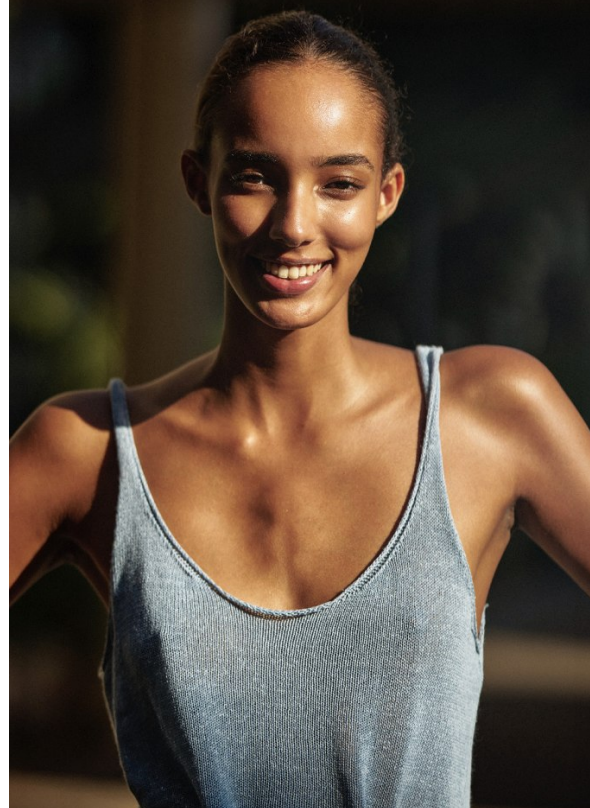

BOSS MODELS

CAPE TOWN

LINA CLAUS

Height: 181cm Bust: 88cm Waist: 58cm Hips: 90cm Shoe: 7.5 UK Hair: Brown Eyes: Brown