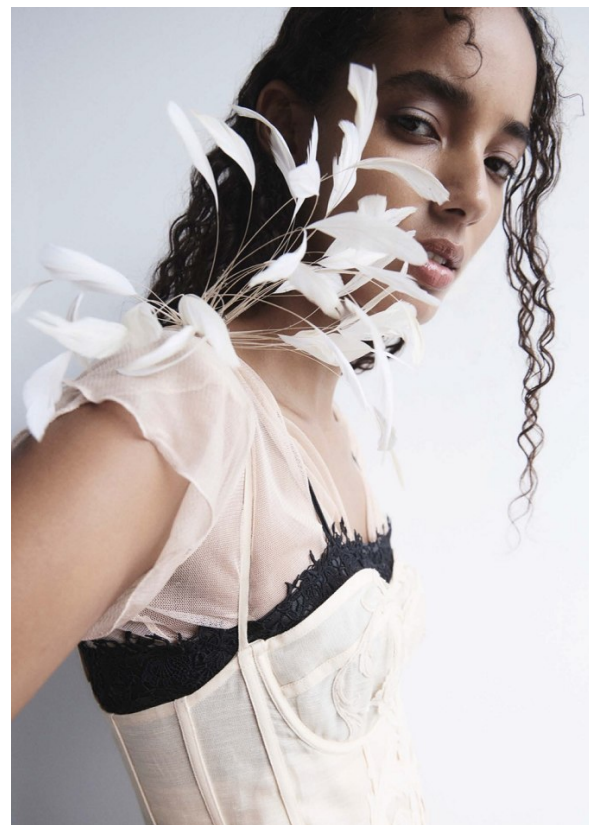

# BOSS MODELS

CAPE TOWN

## LINA CLAUS

Height: 181cm Bust: 88cm Waist: 58cm Hips: 90cm Shoe: 7.5 UK Hair: Brown Eyes: Brown