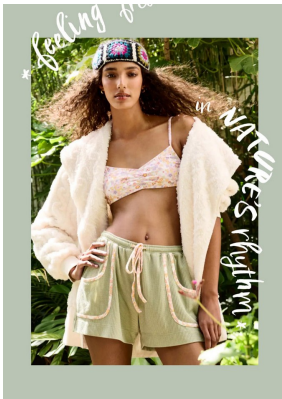

# BOSS MODELS

CAPE TOWN

LINA CLAUS

Height: 181cm Bust: 88cm Waist: 58cm Hips: 90cm Shoe: 7.5 UK Hair: Brown Eyes: Brown

# BOSS MODELS

CAPE TOWN