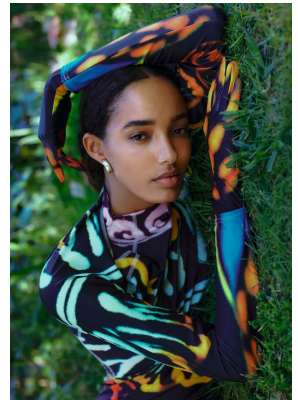

# BOSS MODELS

CAPE TOWN

LINA CLAUS

Height: 181cm Bust: 88cm Waist: 58cm Hips: 90cm Shoe: 7.5 UK Hair: Brown Eyes: Brown

# BOSS MODELS

CAPE TOWN