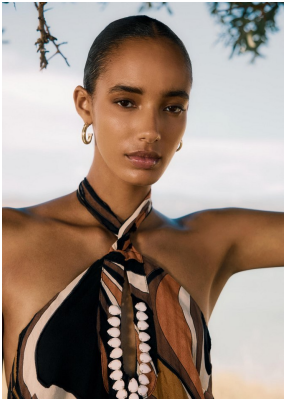

# BOSS MODELS

CAPE TOWN

LINA CLAUS

Height: 181cm Bust: 88cm Waist: 58cm Hips: 90cm Shoe: 7.5 UK Hair: Brown Eyes: Brown

# BOSS MODELS

CAPE TOWN