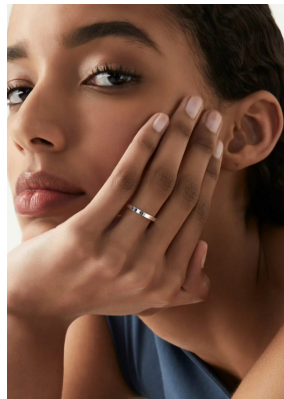

# BOSS MODELS

CAPE TOWN

LINA CLAUS

Height: 181cm Bust: 88cm Waist: 58cm Hips: 90cm Shoe: 7.5 UK Hair: Brown Eyes: Brown

# BOSS MODELS

CAPE TOWN