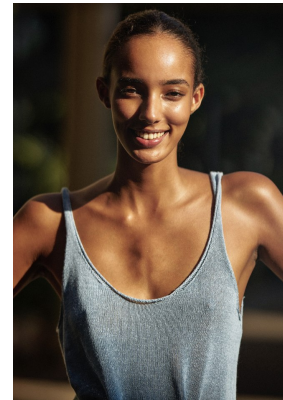

# BOSS MODELS

CAPE TOWN

LINA CLAUS

Height: 181cm Bust: 88cm Waist: 58cm Hips: 90cm Shoe: 7.5 UK Hair: Brown Eyes: Brown

# BOSS MODELS

CAPE TOWN