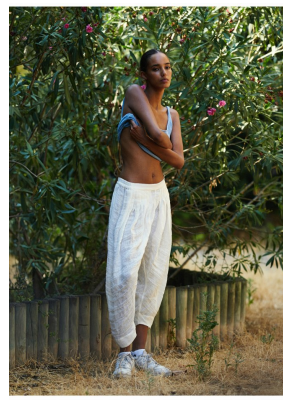

# BOSS MODELS

CAPE TOWN

LINA CLAUS

Height: 181cm Bust: 88cm Waist: 58cm Hips: 90cm Shoe: 7.5 UK Hair: Brown Eyes: Brown

# BOSS MODELS

CAPE TOWN

## LINA CLAUS

Height: 181cm Bust: 88cm Waist: 58cm Hips: 90cm Shoe: 7.5 UK Hair: Brown Eyes: Brown