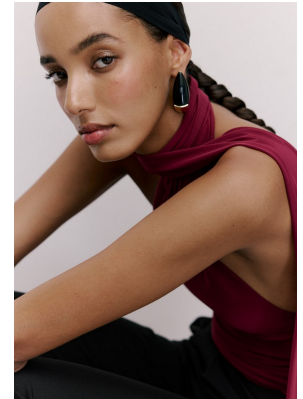

BOSS MODELS

CAPE TOWN

LINA CLAUS

Height: 181cm Bust: 88cm Waist: 58cm Hips: 90cm Shoe: 7.5 UK Hair: Brown Eyes: Brown