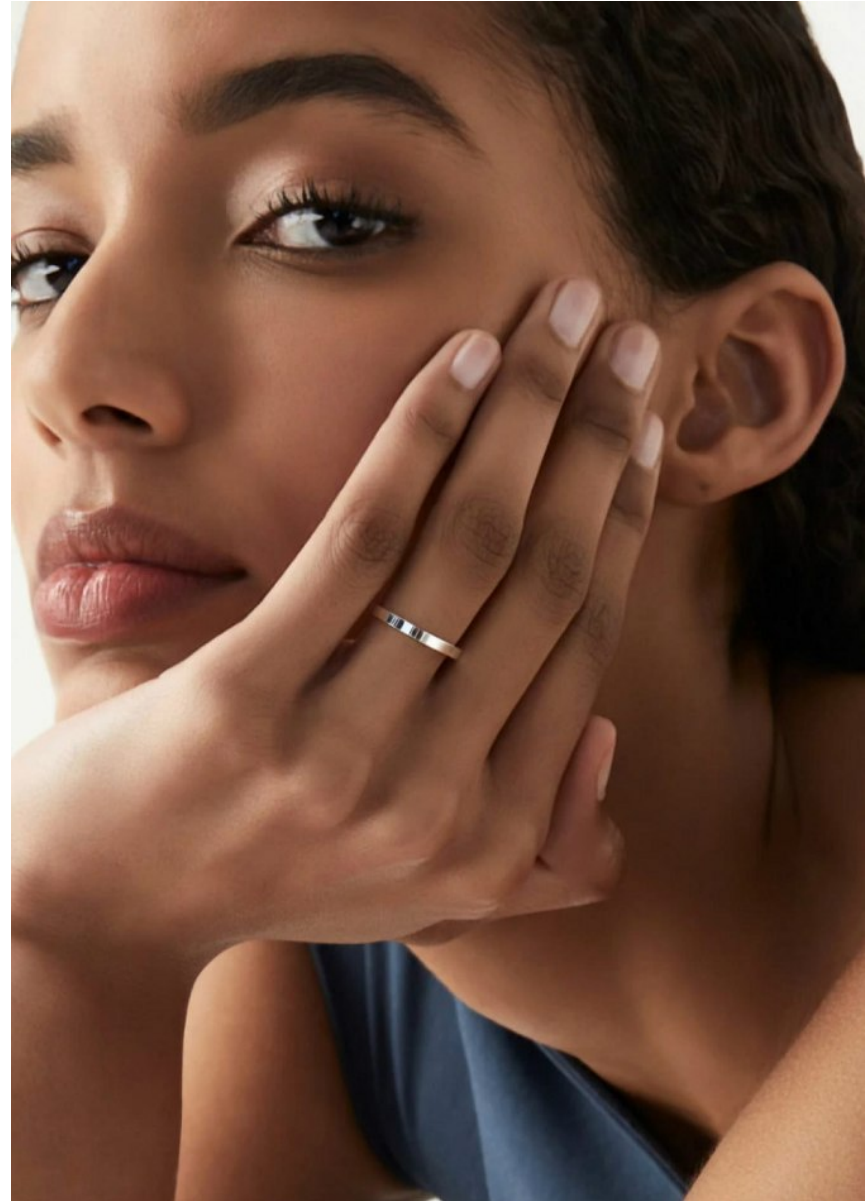

BOSS MODELS

CAPE TOWN

LINA CLAUS

Height: 181cm Bust: 88cm Waist: 58cm Hips: 90cm Shoe: 7.5 UK Hair: Brown Eyes: Brown

BOSS MODELS

CAPE TOWN

LINA CLAUS

Height: 181cm Bust: 88cm Waist: 58cm Hips: 90cm Shoe: 7.5 UK Hair: Brown Eyes: Brown