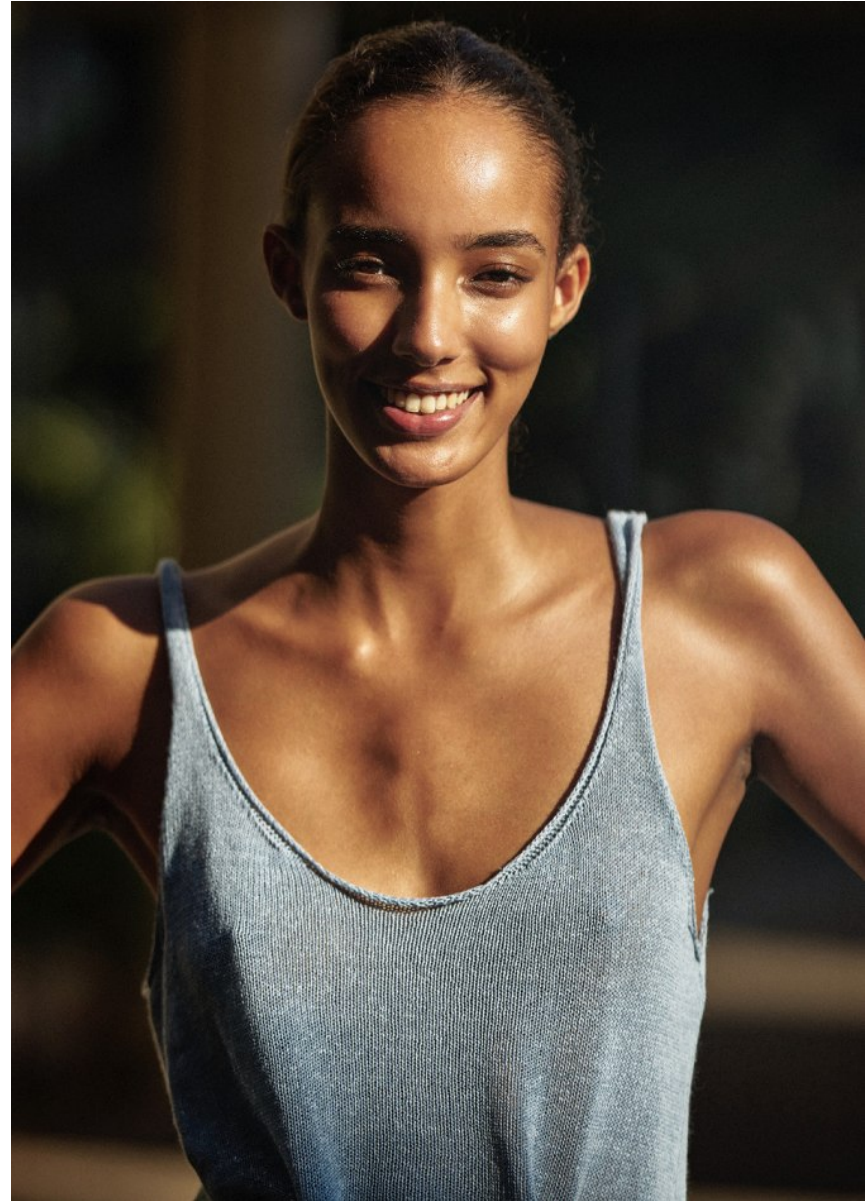

BOSS MODELS

CAPE TOWN

LINA CLAUS

Height: 181cm Bust: 88cm Waist: 58cm Hips: 90cm Shoe: 7.5 UK Hair: Brown Eyes: Brown

BOSS MODELS

CAPE TOWN

LINA CLAUS

Height: 181cm Bust: 88cm Waist: 58cm Hips: 90cm Shoe: 7.5 UK Hair: Brown Eyes: Brown