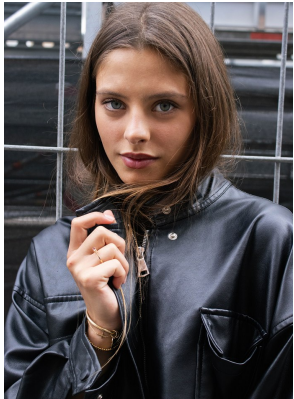

BOSS MODELS

CAPE TOWN

ANDREA GORDILLO

Height: 170cm Bust: 80cm Waist: 61cm Hips: 90cm Shoe: 6.5 UK Hair: Brunette Eyes: Blue/Green

BOSS MODELS

CAPE TOWN

ANDREA GORDILLO

Height: 170cm Bust: 80cm Waist: 61cm Hips: 90cm Shoe: 6.5 UK Hair: Brunette Eyes: Blue/Green

BOSS MODELS

CAPE TOWN

ANDREA GORDILLO

Height: 170cm Bust: 80cm Waist: 61cm Hips: 90cm Shoe: 6.5 UK Hair: Brunette Eyes: Blue/Green