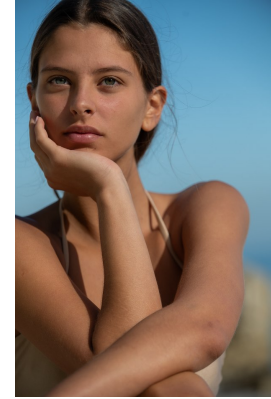

BOSS MODELS

CAPE TOWN

ANDREA GORDILLO

Height: 170cm Bust: 80cm Waist: 61cm Hips: 90cm Shoe: 6.5 UK Hair: Brunette Eyes: Blue/Green

BOSS MODELS

CAPE TOWN

ANDREA GORDILLO

Height: 170cm Bust: 80cm Waist: 61cm Hips: 90cm Shoe: 6.5 UK Hair: Brunette Eyes: Blue/Green

BOSS MODELS

CAPE TOWN

ANDREA GORDILLO

Height: 170cm Bust: 80cm Waist: 61cm Hips: 90cm Shoe: 6.5 UK Hair: Brunette Eyes: Blue/Green