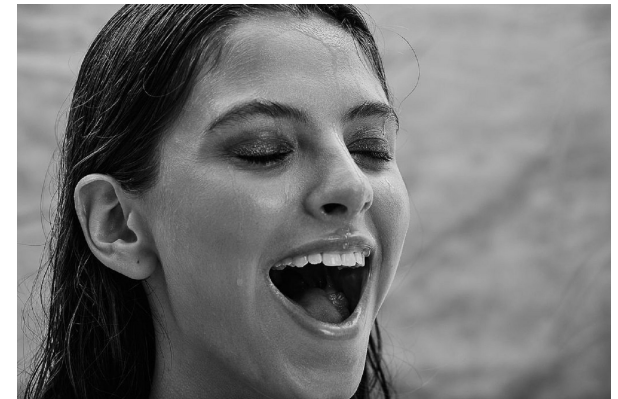

BOSS MODELS

CAPE TOWN

ANDREA GORDILLO

Height: 170cm Bust: 80cm Waist: 61cm Hips: 90cm Shoe: 6.5 UK Hair: Brunette Eyes: Blue/Green

BOSS MODELS

CAPE TOWN

ANDREA GORDILLO

Height: 170cm Bust: 80cm Waist: 61cm Hips: 90cm Shoe: 6.5 UK Hair: Brunette Eyes: Blue/Green

BOSS MODELS

CAPE TOWN

ANDREA GORDILLO

Height: 170cm Bust: 80cm Waist: 61cm Hips: 90cm Shoe: 6.5 UK Hair: Brunette Eyes: Blue/Green