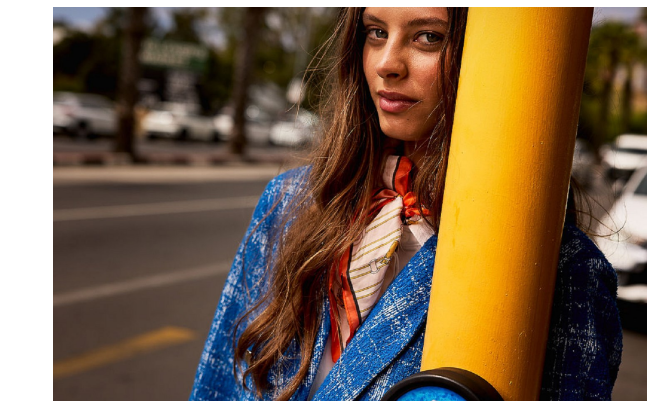

BOSS MODELS

CAPE TOWN

ANDREA GORDILLO

Height: 170cm Bust: 80cm Waist: 61cm Hips: 90cm Shoe: 6.5 UK Hair: Brunette Eyes: Blue/Green

BOSS MODELS

CAPE TOWN

ANDREA GORDILLO

Height: 170cm Bust: 80cm Waist: 61cm Hips: 90cm Shoe: 6.5 UK Hair: Brunette Eyes: Blue/Green

BOSS MODELS

CAPE TOWN

ANDREA GORDILLO

Height: 170cm Bust: 80cm Waist: 61cm Hips: 90cm Shoe: 6.5 UK Hair: Brunette Eyes: Blue/Green