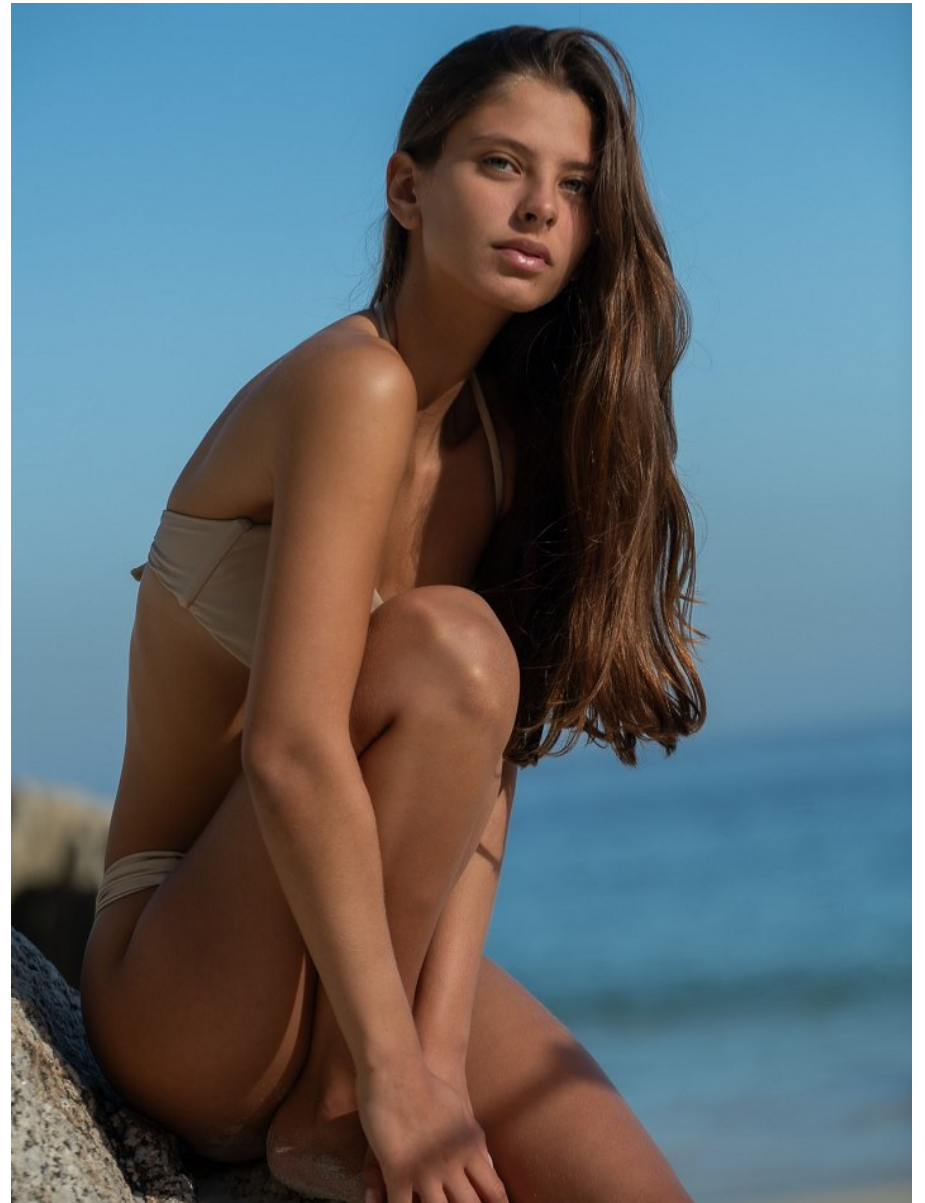

BOSS MODELS

CAPE TOWN

ANDREA GORDILLO

Height: 170cm Bust: 80cm Waist: 61cm Hips: 90cm Shoe: 6.5 UK Hair: Brunette Eyes: Blue/Green