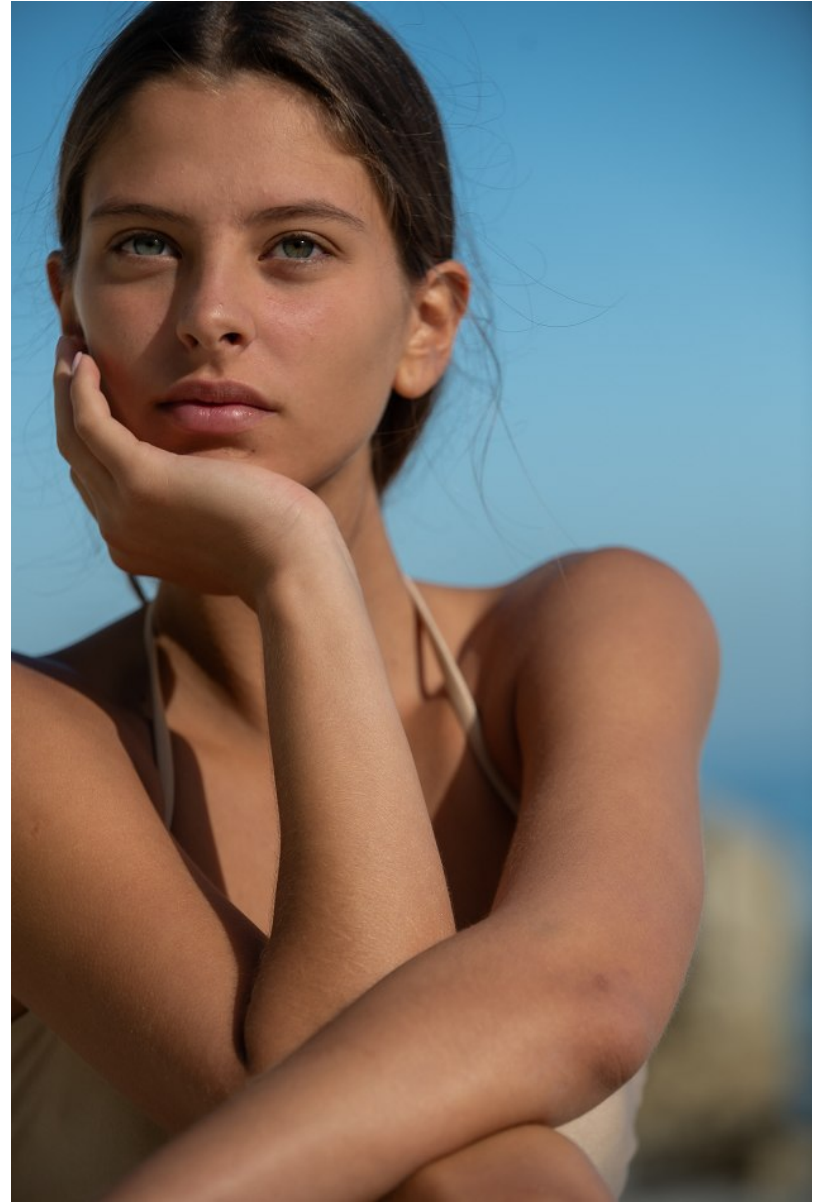

# BOSS MODELS

CAPE TOWN

ANDREA GORDILLO

Height: 170cm Bust: 80cm Waist: 61cm Hips: 90cm Shoe: 6.5 UK Hair: Brunette Eyes: Blue/Green

# BOSS MODELS

CAPE TOWN

**ANDREA GORDILLO**

Height: 170cm Bust: 80cm Waist: 61cm Hips: 90cm Shoe: 6.5 UK Hair: Brunette Eyes: Blue/Green