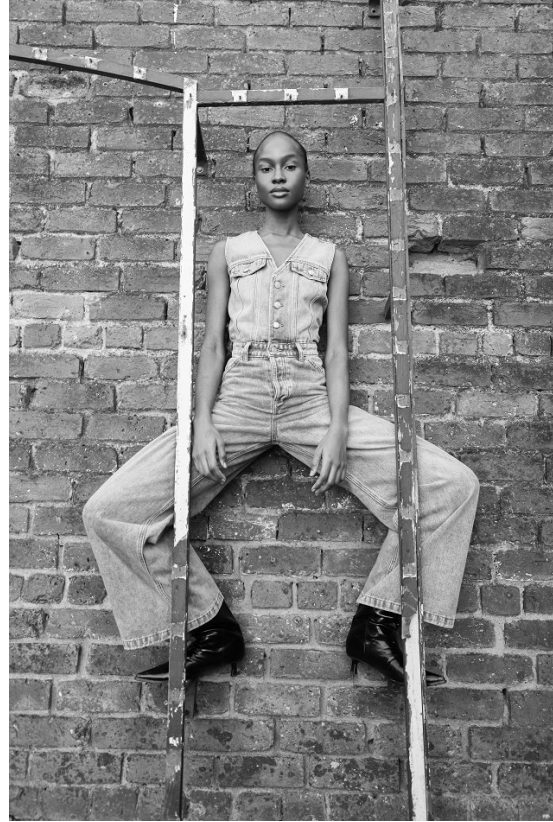

BOSS MODELS

CAPE TOWN

KENNY AWOSIKA

Height: 178cm Bust: 76cm Waist: 60cm Hips: 87cm Shoe: 7 UK Hair: Black Eyes: Brown

BOSS MODELS

CAPE TOWN

KENNY AWOSIKA

Height: 178cm Bust: 76cm Waist: 60cm Hips: 87cm Shoe: 7 UK Hair: Black Eyes: Brown