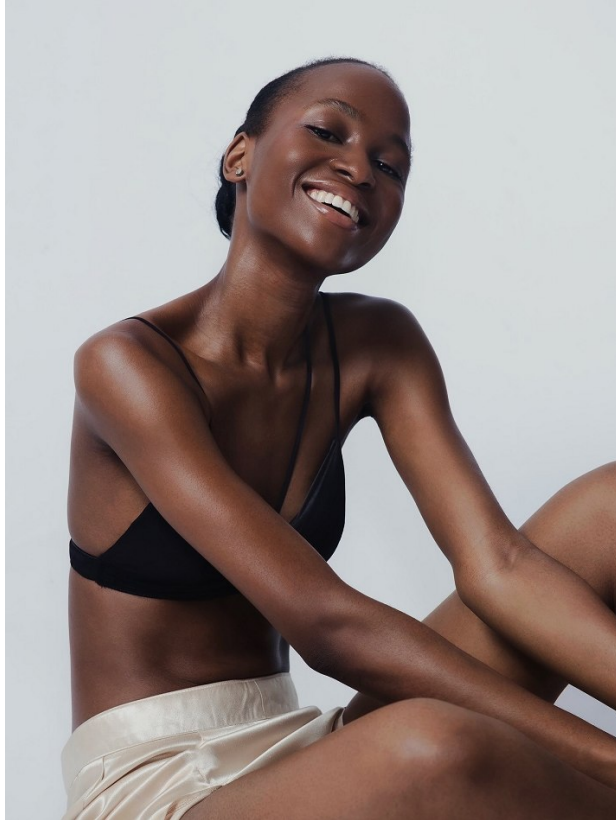

BOSS MODELS

CAPE TOWN

KENNY AWOSIKA

Height: 178cm Bust: 76cm Waist: 60cm Hips: 87cm Shoe: 7 UK Hair: Black Eyes: Brown