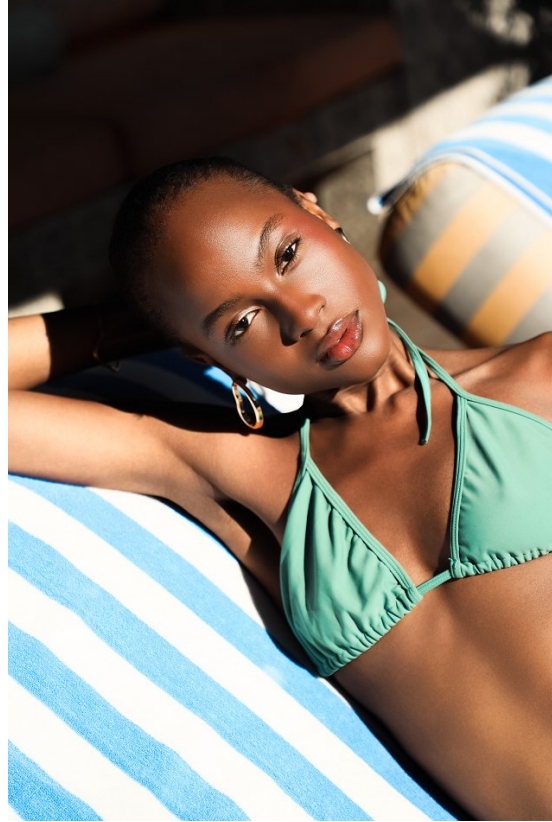

BOSS MODELS

CAPE TOWN

KENNY AWOSIKA

Height: 178cm Bust: 76cm Waist: 60cm Hips: 87cm Shoe: 7 UK Hair: Black Eyes: Brown

BOSS MODELS

CAPE TOWN

KENNY AWOSIKA

Height: 178cm Bust: 76cm Waist: 60cm Hips: 87cm Shoe: 7 UK Hair: Black Eyes: Brown