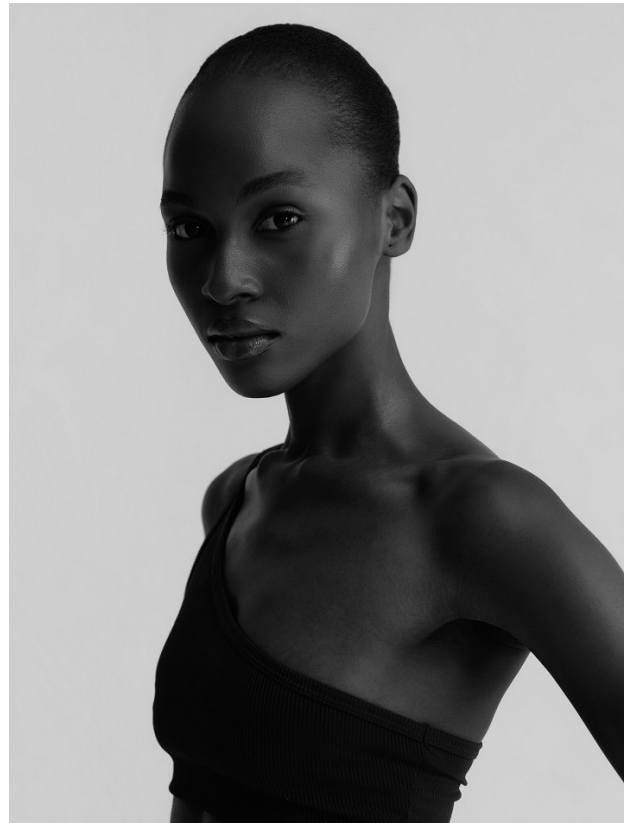

BOSS MODELS

CAPE TOWN

KENNY AWOSIKA

Height: 178cm Bust: 76cm Waist: 60cm Hips: 87cm Shoe: 7 UK Hair: Black Eyes: Brown