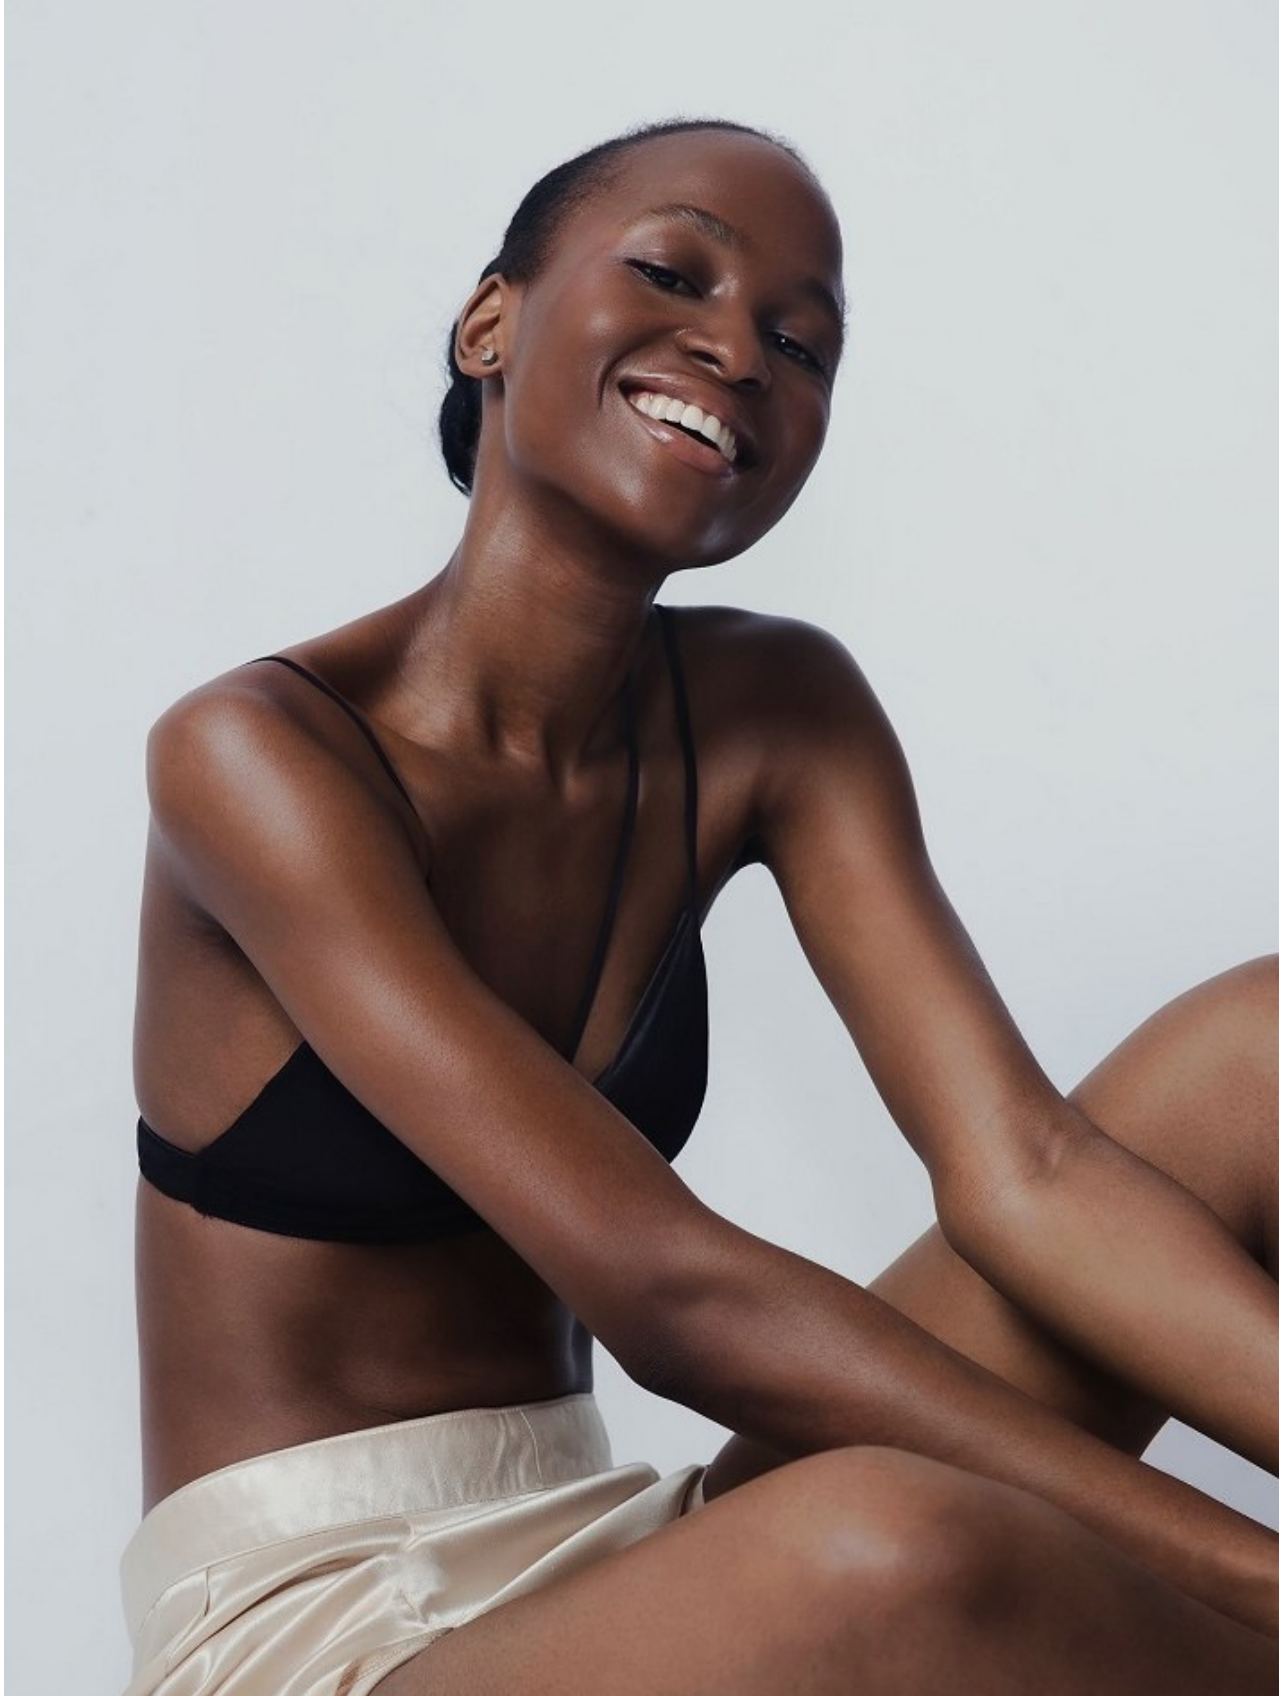

BOSS MODELS

CAPE TOWN

KENNY AWOSIKA

Height: 178cm Bust: 76cm Waist: 60cm Hips: 87cm Shoe: 7 UK Hair: Black Eyes: Brown

BOSS MODELS

CAPE TOWN

KENNY AWOSIKA

Height: 178cm Bust: 76cm Waist: 60cm Hips: 87cm Shoe: 7 UK Hair: Black Eyes: Brown