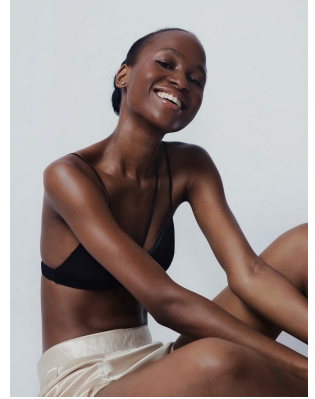

BOSS MODELS

CAPE TOWN

KENNY AWOSIKA

Height: 178cm Bust: 76cm Waist: 60cm Hips: 87cm Shoe: 7 UK Hair: Black Eyes: Brown

BOSS MODELS

CAPE TOWN

KENNY AWOSIKA

Height: 178cm Bust: 76cm Waist: 60cm Hips: 87cm Shoe: 7 UK Hair: Black Eyes: Brown

BOSS MODELS

CAPE TOWN

KENNY AWOSIKA

Height: 178cm Bust: 76cm Waist: 60cm Hips: 87cm Shoe: 7 UK Hair: Black Eyes: Brown