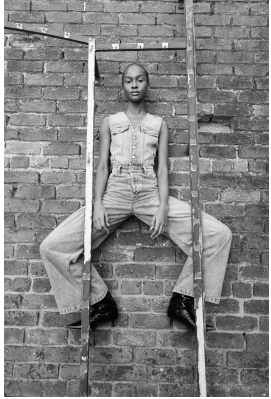

BOSS MODELS

CAPE TOWN

KENNY AWOSIKA

Height: 178cm Bust: 76cm Waist: 60cm Hips: 87cm Shoe: 7 UK Hair: Black Eyes: Brown

BOSS MODELS

CAPE TOWN

KENNY AWOSIKA

Height: 178cm Bust: 76cm Waist: 60cm Hips: 87cm Shoe: 7 UK Hair: Black Eyes: Brown

BOSS MODELS

CAPE TOWN

KENNY AWOSIKA

Height: 178cm Bust: 76cm Waist: 60cm Hips: 87cm Shoe: 7 UK Hair: Black Eyes: Brown