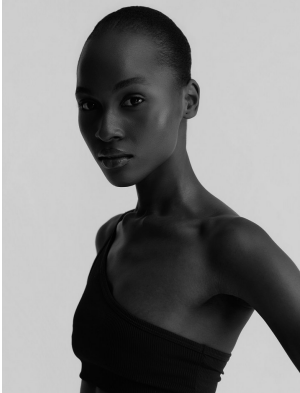

BOSS MODELS

CAPE TOWN

KENNY AWOSIKA

Height: 178cm Bust: 76cm Waist: 60cm Hips: 87cm Shoe: 7 UK Hair: Black Eyes: Brown

BOSS MODELS

CAPE TOWN

KENNY AWOSIKA

Height: 178cm Bust: 76cm Waist: 60cm Hips: 87cm Shoe: 7 UK Hair: Black Eyes: Brown

BOSS MODELS

CAPE TOWN

KENNY AWOSIKA

Height: 178cm Bust: 76cm Waist: 60cm Hips: 87cm Shoe: 7 UK Hair: Black Eyes: Brown