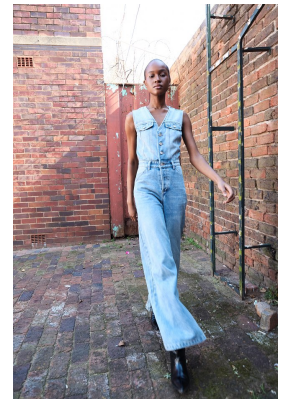

BOSS MODELS

CAPE TOWN

KENNY AWOSIKA

Height: 178cm Bust: 76cm Waist: 60cm Hips: 87cm Shoe: 7 UK Hair: Black Eyes: Brown

BOSS MODELS

CAPE TOWN

KENNY AWOSIKA

Height: 178cm Bust: 76cm Waist: 60cm Hips: 87cm Shoe: 7 UK Hair: Black Eyes: Brown

BOSS MODELS

CAPE TOWN

KENNY AWOSIKA

Height: 178cm Bust: 76cm Waist: 60cm Hips: 87cm Shoe: 7 UK Hair: Black Eyes: Brown