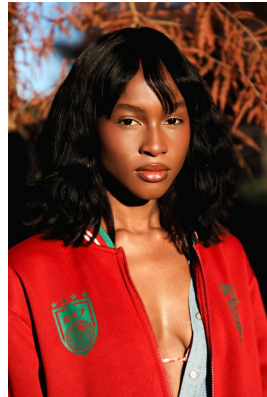

BOSS MODELS

CAPE TOWN

KENNY AWOSIKA

Height: 178cm Bust: 76cm Waist: 60cm Hips: 87cm Shoe: 7 UK Hair: Black Eyes: Brown

BOSS MODELS

CAPE TOWN

KENNY AWOSIKA

Height: 178cm Bust: 76cm Waist: 60cm Hips: 87cm Shoe: 7 UK Hair: Black Eyes: Brown

BOSS MODELS

CAPE TOWN

KENNY AWOSIKA

Height: 178cm Bust: 76cm Waist: 60cm Hips: 87cm Shoe: 7 UK Hair: Black Eyes: Brown