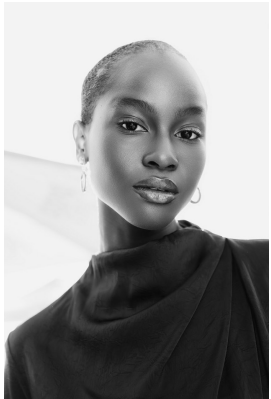

BOSS MODELS

CAPE TOWN

KENNY AWOSIKA

Height: 178cm Bust: 76cm Waist: 60cm Hips: 87cm Shoe: 7 UK Hair: Black Eyes: Brown

BOSS MODELS

CAPE TOWN

KENNY AWOSIKA

Height: 178cm Bust: 76cm Waist: 60cm Hips: 87cm Shoe: 7 UK Hair: Black Eyes: Brown

BOSS MODELS

CAPE TOWN

KENNY AWOSIKA

Height: 178cm Bust: 76cm Waist: 60cm Hips: 87cm Shoe: 7 UK Hair: Black Eyes: Brown