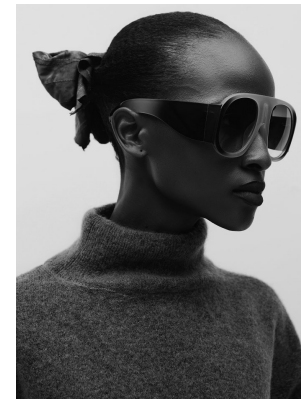

BOSS MODELS

CAPE TOWN

KENNY AWOSIKA

Height: 178cm Bust: 76cm Waist: 60cm Hips: 87cm Shoe: 7 UK Hair: Black Eyes: Brown

BOSS MODELS

CAPE TOWN

KENNY AWOSIKA

Height: 178cm Bust: 76cm Waist: 60cm Hips: 87cm Shoe: 7 UK Hair: Black Eyes: Brown

BOSS MODELS

CAPE TOWN

KENNY AWOSIKA

Height: 178cm Bust: 76cm Waist: 60cm Hips: 87cm Shoe: 7 UK Hair: Black Eyes: Brown