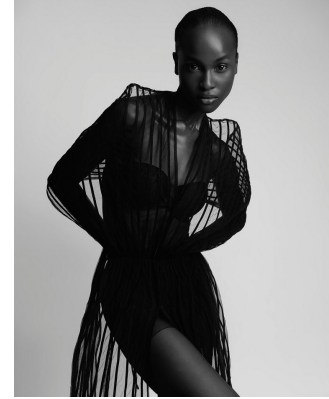

BOSS MODELS

CAPE TOWN

KENNY AWOSIKA

Height: 178cm Bust: 76cm Waist: 60cm Hips: 87cm Shoe: 7 UK Hair: Black Eyes: Brown

BOSS MODELS

CAPE TOWN

KENNY AWOSIKA

Height: 178cm Bust: 76cm Waist: 60cm Hips: 87cm Shoe: 7 UK Hair: Black Eyes: Brown

BOSS MODELS

CAPE TOWN

KENNY AWOSIKA

Height: 178cm Bust: 76cm Waist: 60cm Hips: 87cm Shoe: 7 UK Hair: Black Eyes: Brown