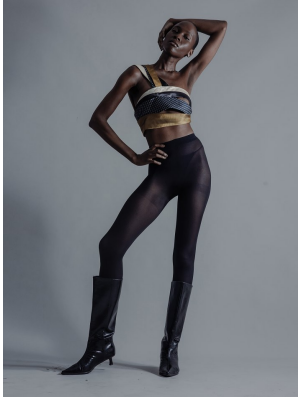

BOSS MODELS

CAPE TOWN

KENNY AWOSIKA

Height: 178cm Bust: 76cm Waist: 60cm Hips: 87cm Shoe: 7 UK Hair: Black Eyes: Brown

BOSS MODELS

CAPE TOWN

KENNY AWOSIKA

Height: 178cm Bust: 76cm Waist: 60cm Hips: 87cm Shoe: 7 UK Hair: Black Eyes: Brown

BOSS MODELS

CAPE TOWN

KENNY AWOSIKA

Height: 178cm Bust: 76cm Waist: 60cm Hips: 87cm Shoe: 7 UK Hair: Black Eyes: Brown