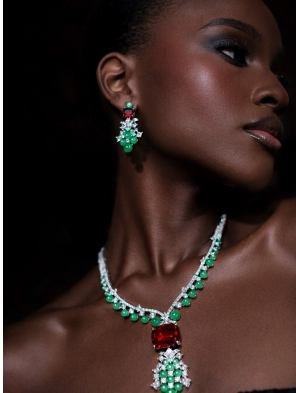

BOSS MODELS

CAPE TOWN

KENNY AWOSIKA

Height: 178cm Bust: 76cm Waist: 60cm Hips: 87cm Shoe: 7 UK Hair: Black Eyes: Brown

BOSS MODELS

CAPE TOWN

KENNY AWOSIKA

Height: 178cm Bust: 76cm Waist: 60cm Hips: 87cm Shoe: 7 UK Hair: Black Eyes: Brown

BOSS MODELS

CAPE TOWN

KENNY AWOSIKA

Height: 178cm Bust: 76cm Waist: 60cm Hips: 87cm Shoe: 7 UK Hair: Black Eyes: Brown