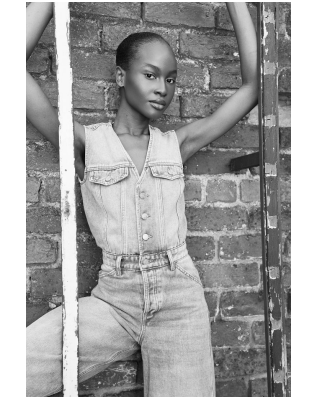

BOSS MODELS

CAPE TOWN

KENNY AWOSIKA

Height: 178cm Bust: 76cm Waist: 60cm Hips: 87cm Shoe: 7 UK Hair: Black Eyes: Brown

BOSS MODELS

CAPE TOWN

KENNY AWOSIKA

Height: 178cm Bust: 76cm Waist: 60cm Hips: 87cm Shoe: 7 UK Hair: Black Eyes: Brown

BOSS MODELS

CAPE TOWN

KENNY AWOSIKA

Height: 178cm Bust: 76cm Waist: 60cm Hips: 87cm Shoe: 7 UK Hair: Black Eyes: Brown