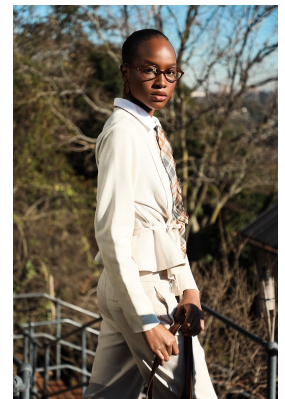

BOSS MODELS

CAPE TOWN

KENNY AWOSIKA

Height: 178cm Bust: 76cm Waist: 60cm Hips: 87cm Shoe: 7 UK Hair: Black Eyes: Brown

BOSS MODELS

CAPE TOWN

KENNY AWOSIKA

Height: 178cm Bust: 76cm Waist: 60cm Hips: 87cm Shoe: 7 UK Hair: Black Eyes: Brown

BOSS MODELS

CAPE TOWN

KENNY AWOSIKA

Height: 178cm Bust: 76cm Waist: 60cm Hips: 87cm Shoe: 7 UK Hair: Black Eyes: Brown