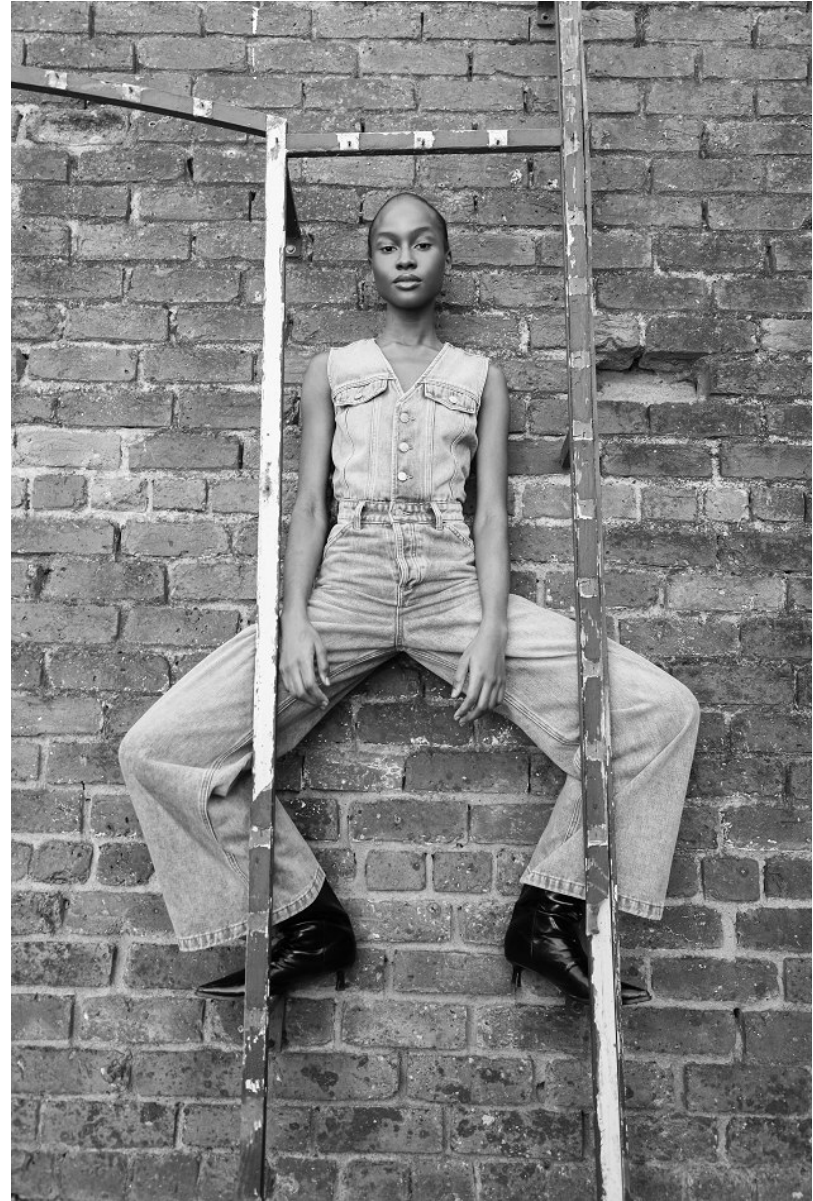

BOSS MODELS

CAPE TOWN

KENNY AWOSIKA

Height: 178cm Bust: 76cm Waist: 60cm Hips: 87cm Shoe: 7 UK Hair: Black Eyes: Brown