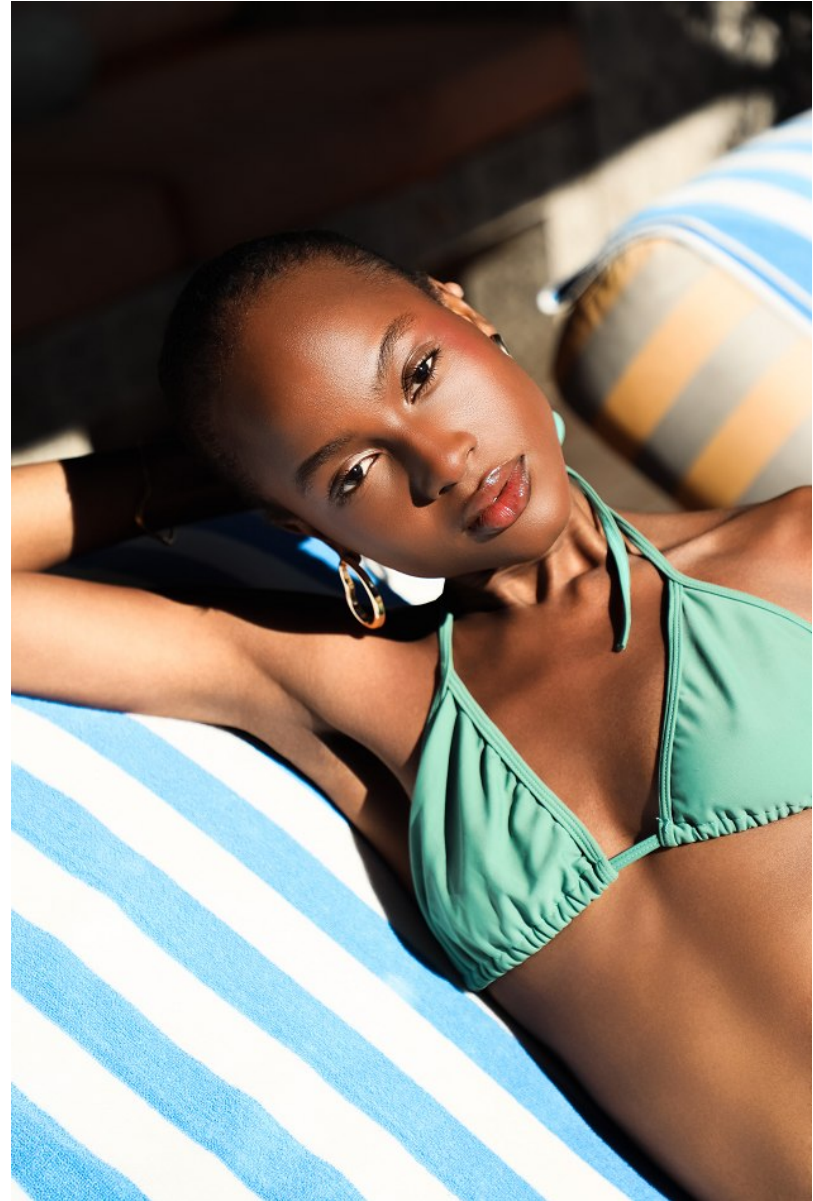

BOSS MODELS

CAPE TOWN

KENNY AWOSIKA

Height: 178cm Bust: 76cm Waist: 60cm Hips: 87cm Shoe: 7 UK Hair: Black Eyes: Brown