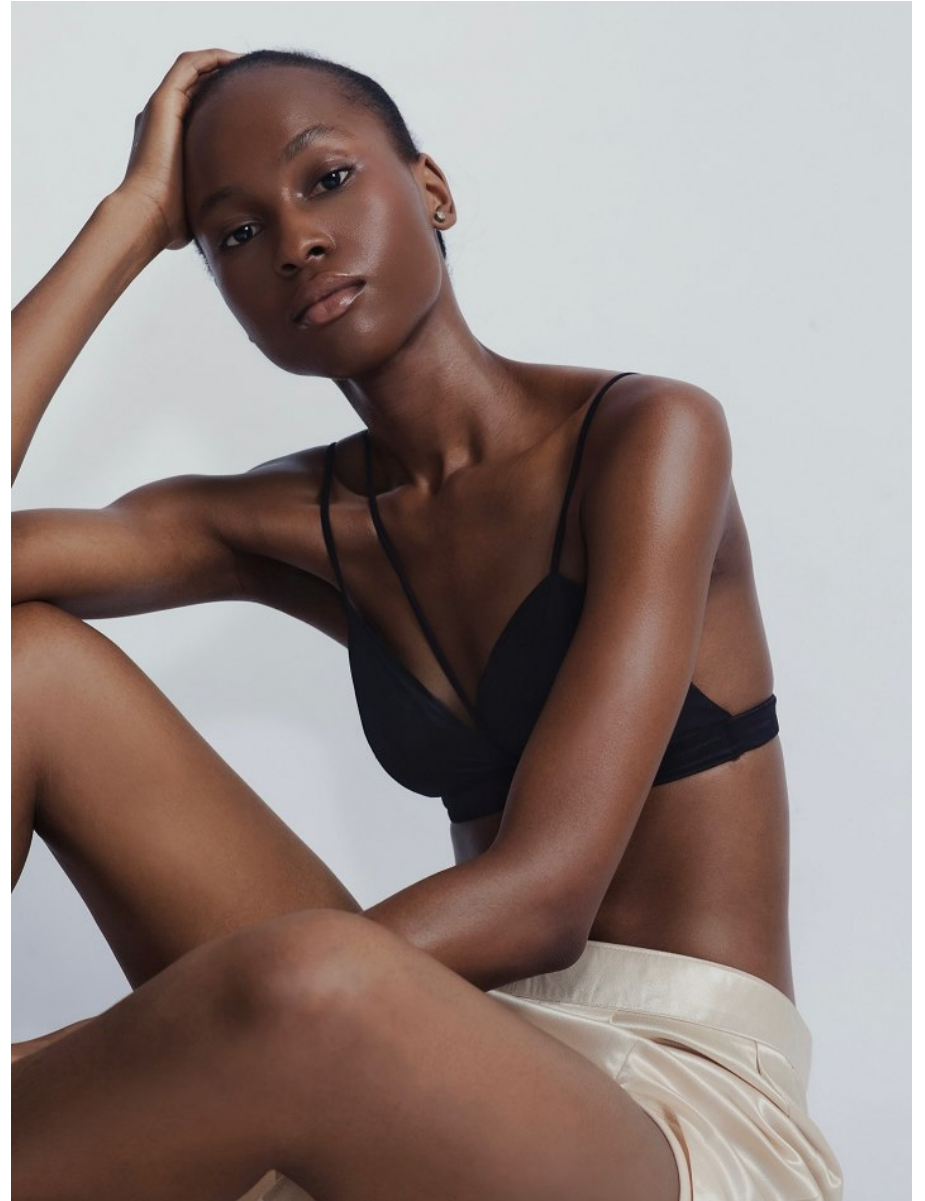

BOSS MODELS

CAPE TOWN

KENNY AWOSIKA

Height: 178cm Bust: 76cm Waist: 60cm Hips: 87cm Shoe: 7 UK Hair: Black Eyes: Brown