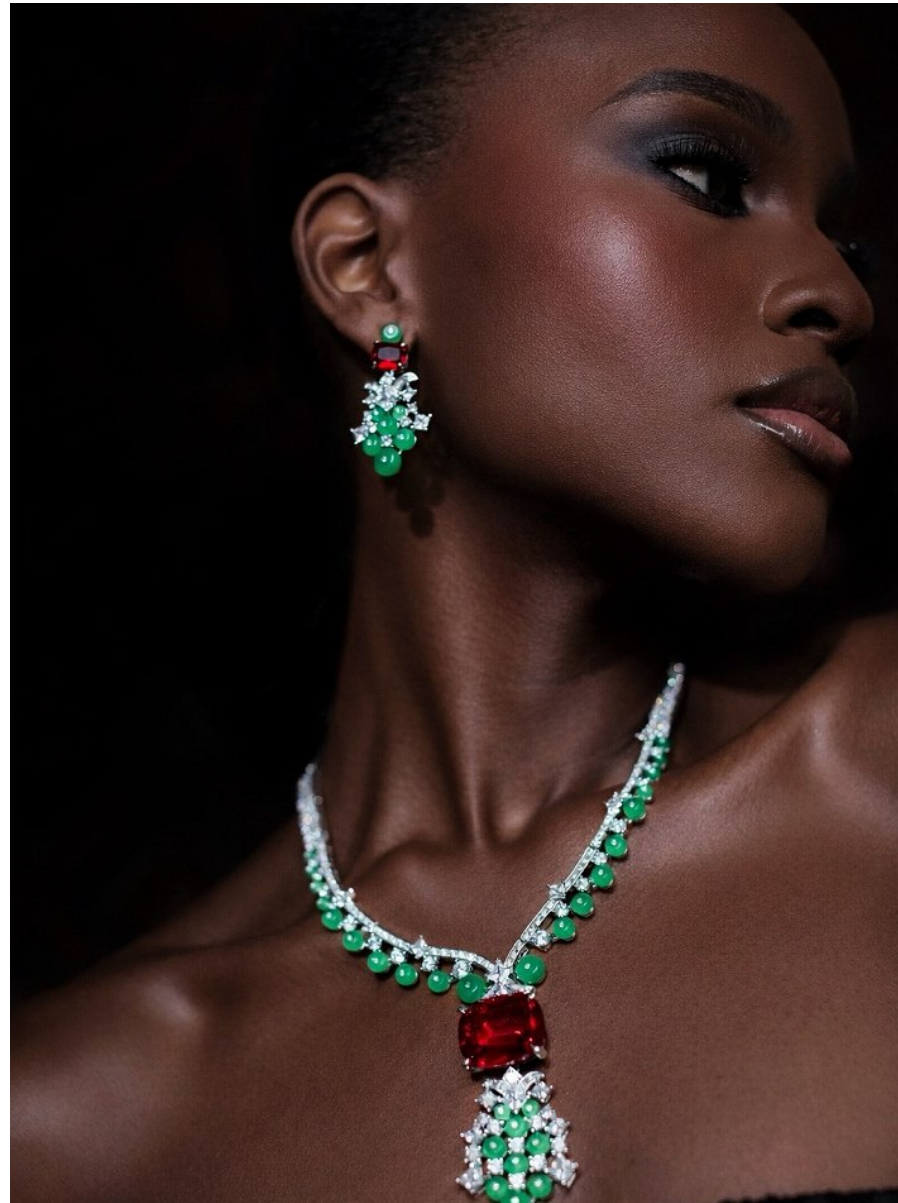

KENNY AWOSIKA

BOSS MODELS

CAPE TOWN

KENNY AWOSIKA

Height: 178cm Bust: 76cm Waist: 60cm Hips: 87cm Shoe: 7 UK Hair: Black Eyes: Brown