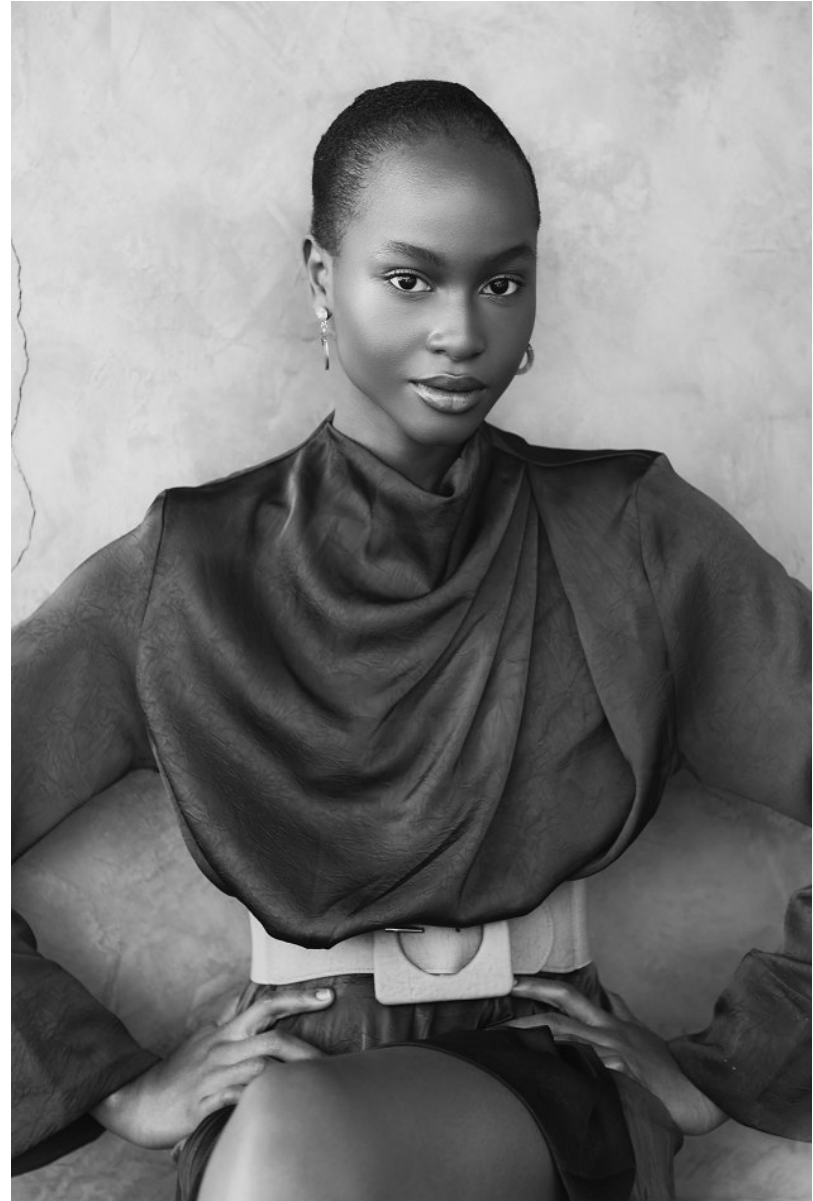

BOSS MODELS

CAPE TOWN

KENNY AWOSIKA

Height: 178cm Bust: 76cm Waist: 60cm Hips: 87cm Shoe: 7 UK Hair: Black Eyes: Brown

BOSS MODELS

CAPE TOWN

KENNY AWOSIKA

Height: 178cm Bust: 76cm Waist: 60cm Hips: 87cm Shoe: 7 UK Hair: Black Eyes: Brown