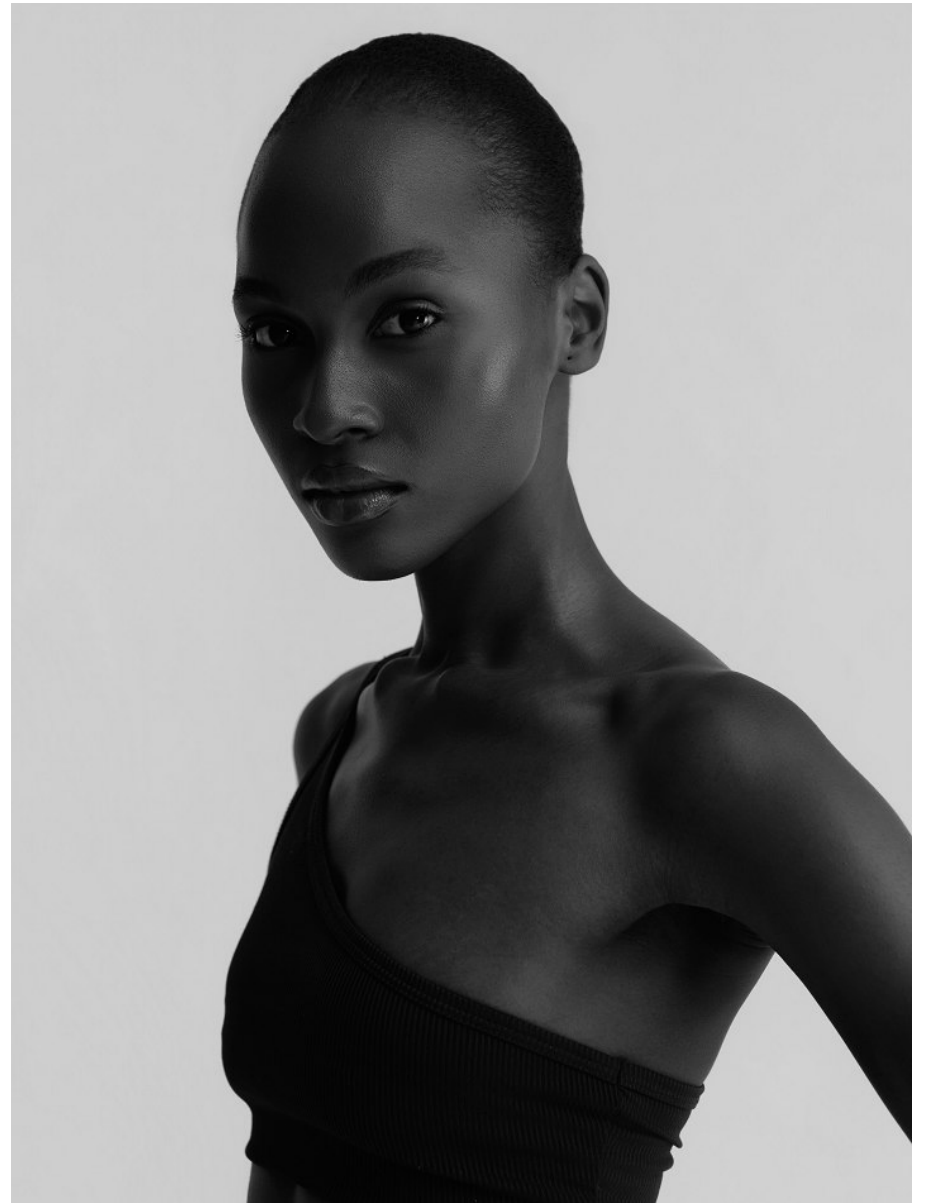

BOSS MODELS

CAPE TOWN

KENNY AWOSIKA

Height: 178cm Bust: 76cm Waist: 60cm Hips: 87cm Shoe: 7 UK Hair: Black Eyes: Brown